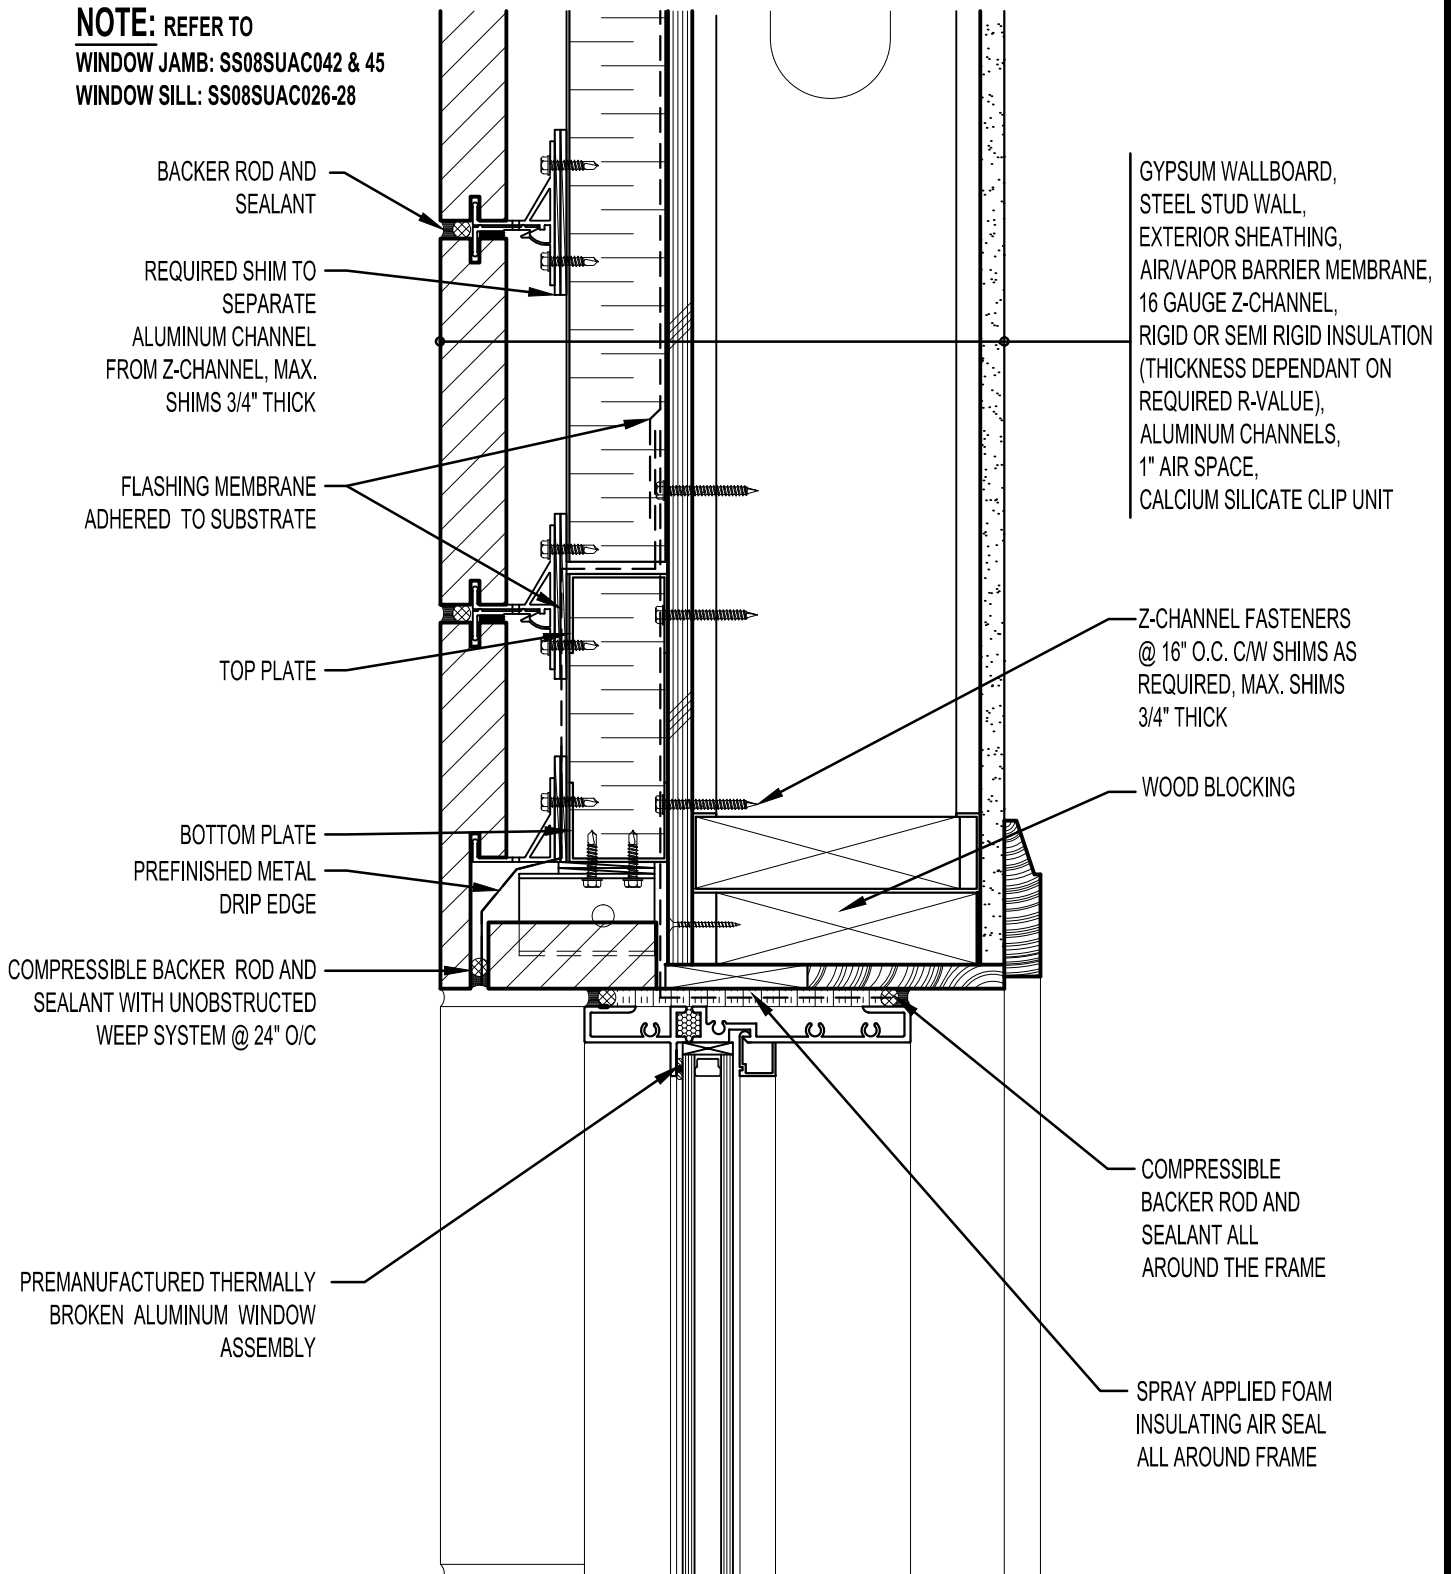

NOTE: REFER TO
WINDOW JAMB: SS08SUAC042 & 45
WINDOW SILL: SS08SUAC026-28

ARRISCRAFT
 INTERNATIONAL
 BUILDING STONE • BRICK • LIMESTONE

ARRISCRAFT • CADD

TITLE:
**ALUMINUM WINDOW HEAD
 WITH RETURN CLIP UNIT**

DATE DRAWN:
 01/15/12

SCALE:
 3"=1'-0"

DRAWN BY:
 D.D.N.

DETAIL No:
 SS 08SU

AC031