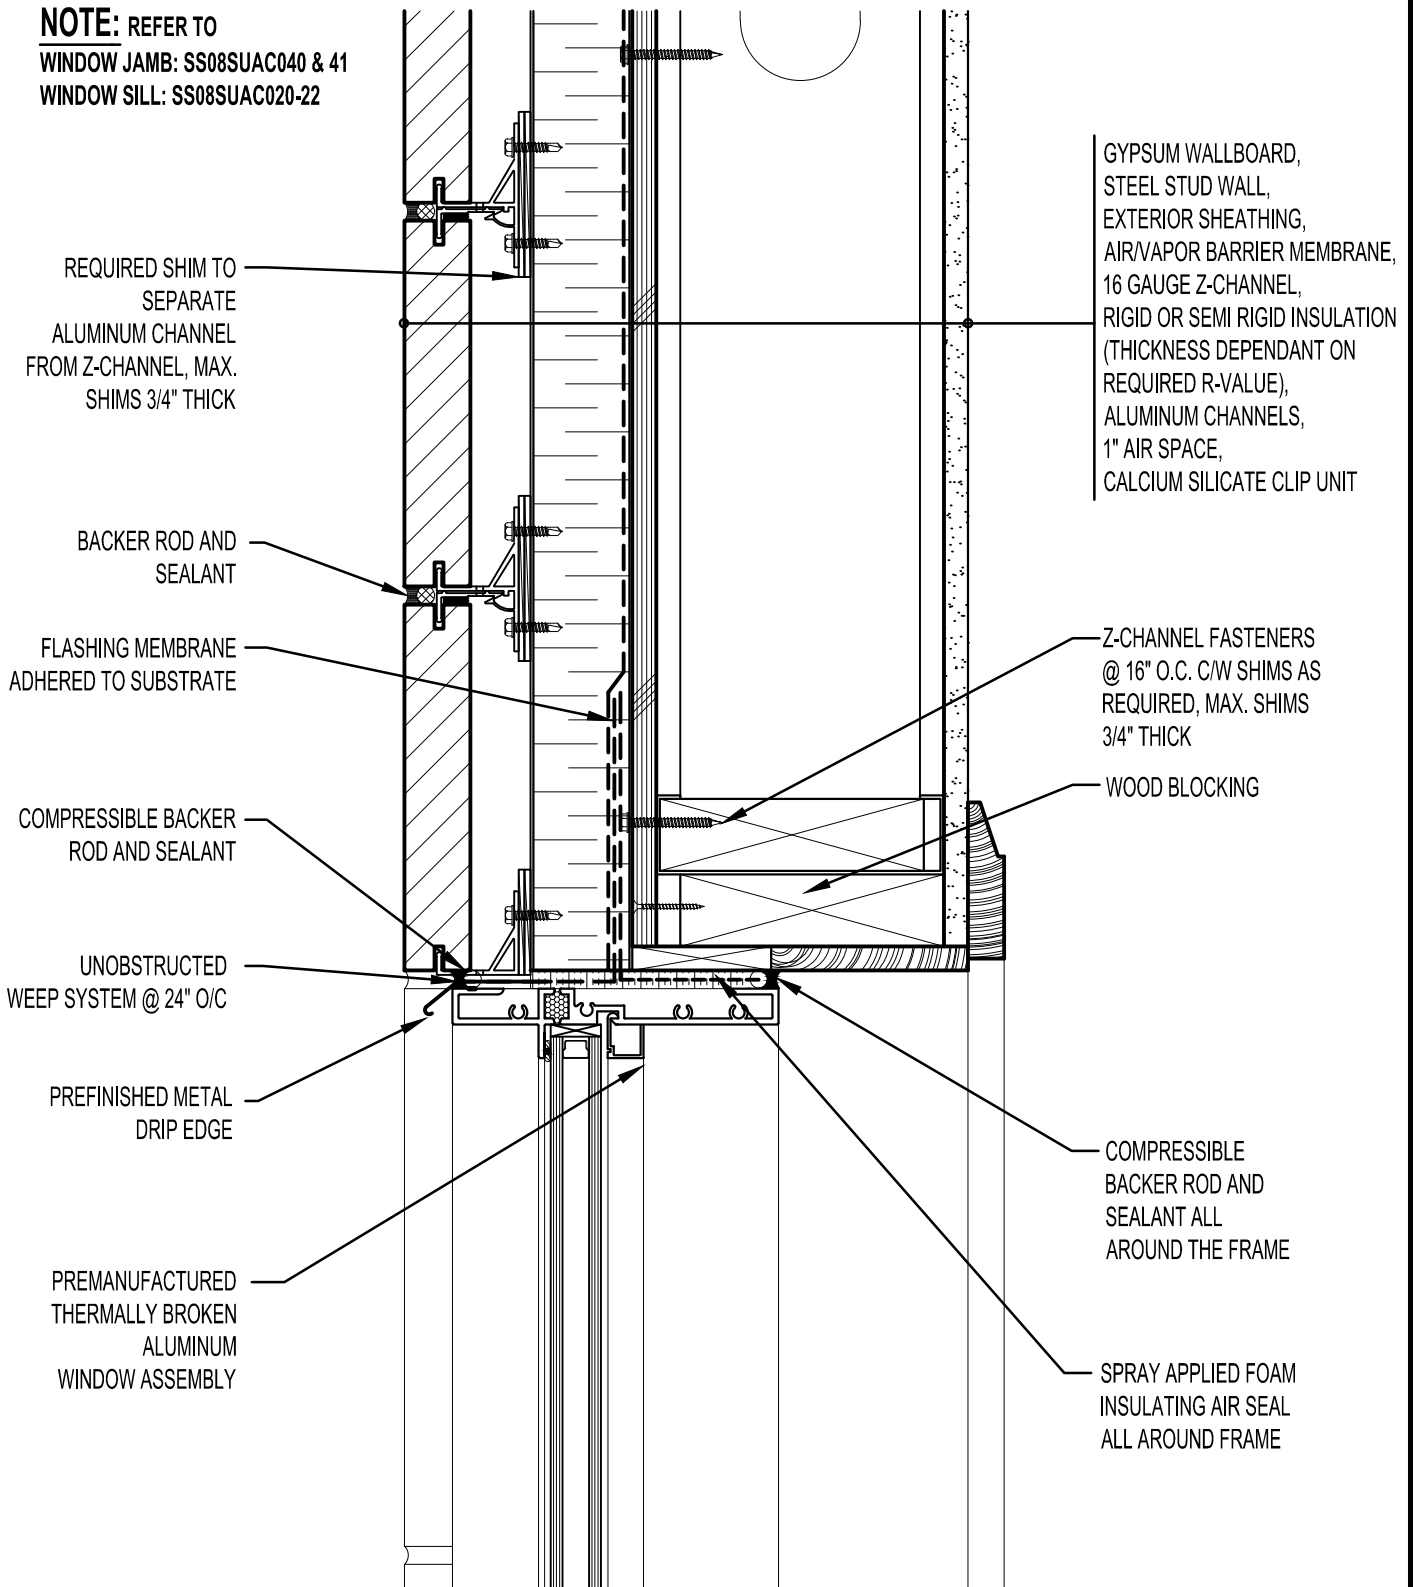

**NOTE:** REFER TO  
 WINDOW JAMB: SS08SUAC040 & 41  
 WINDOW SILL: SS08SUAC020-22

**ARRISCRAFT**  
 INTERNATIONAL  
 BUILDING STONE • BRICK • LIMESTONE

**ARRISCRAFT • CADD**

TITLE:

ALUMINUM WINDOW  
 HEAD

DATE DRAWN:  
 01/15/12

SCALE:  
 3"=1'-0"

DRAWN BY:  
 D.D.N.

DETAIL No:  
 SS 08SU

**AC030**