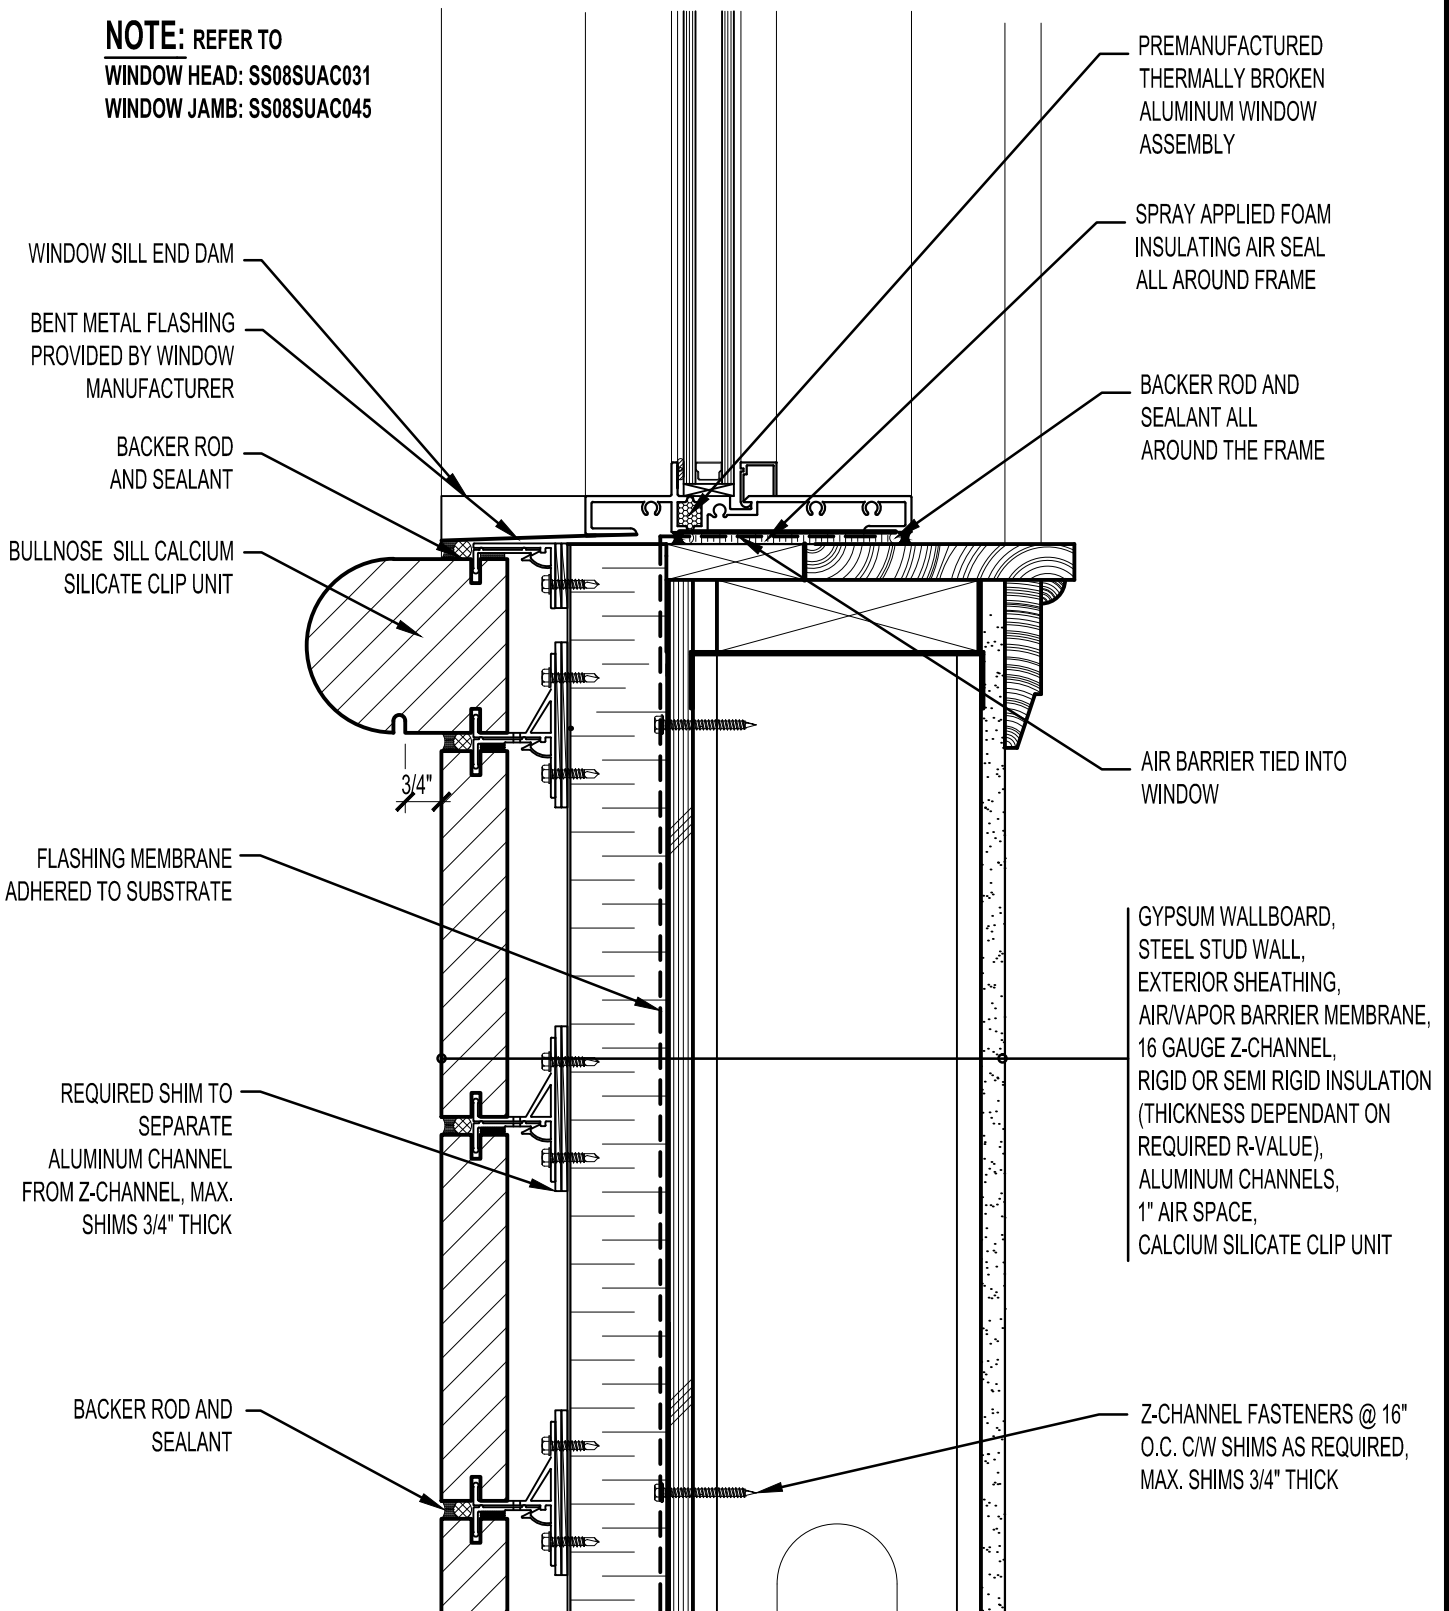

**NOTE:** REFER TO  
 WINDOW HEAD: SS08SUAC031  
 WINDOW JAMB: SS08SUAC045

**ARRISCRAFT**  
 INTERNATIONAL  
 BUILDING STONE • BRICK • LIMESTONE

**ARRISCRAFT • CADD**

TITLE:

BULLNOSE WINDOW  
 SILL - RECESSED WINDOW

DATE DRAWN:  
 01/15/12

SCALE:  
 3"=1'-0"

DRAWN BY:  
 D.D.N.

DETAIL No:

SS 08SU

**AC027**