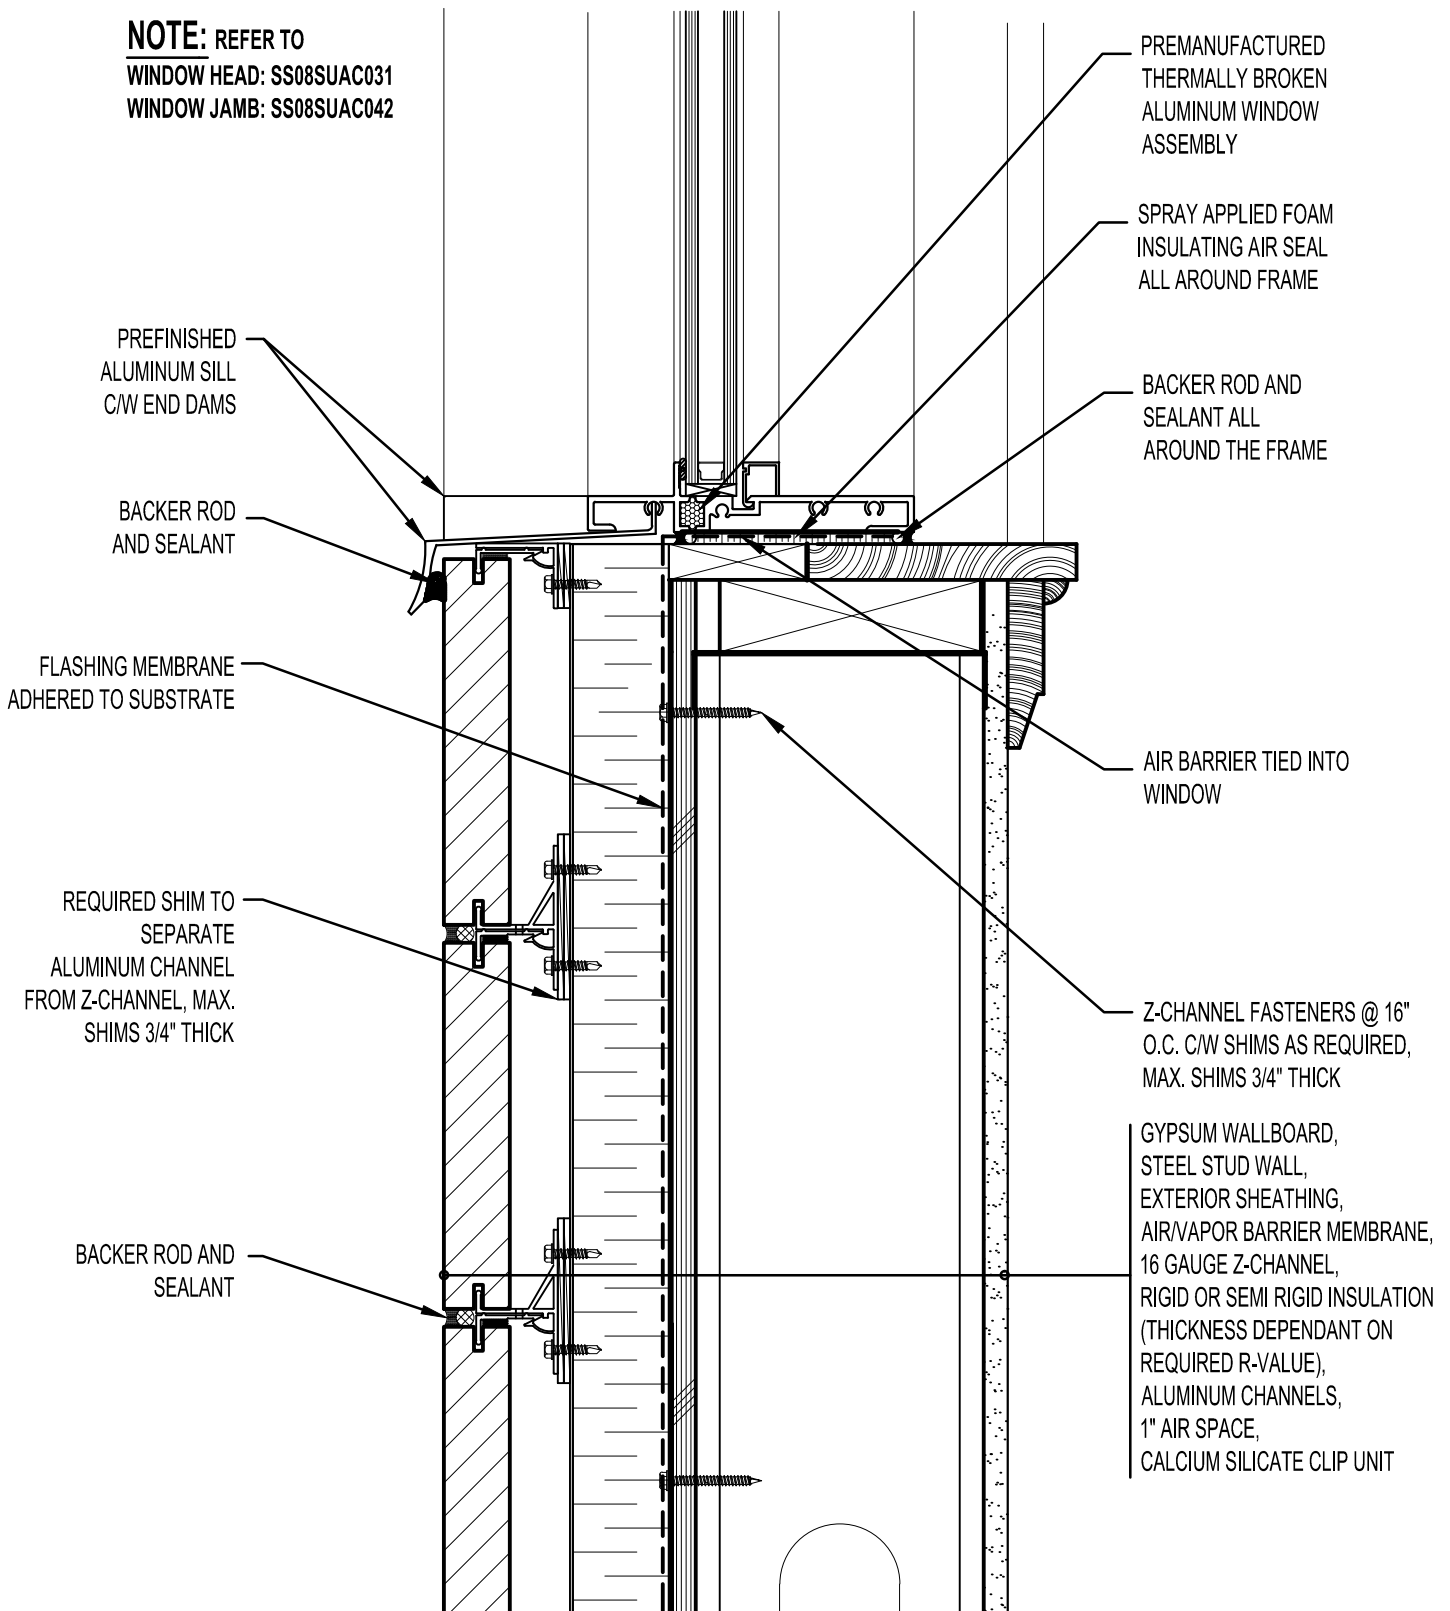

**NOTE:** REFER TO  
 WINDOW HEAD: SS08SUAC031  
 WINDOW JAMB: SS08SUAC042

**ARRISCRAFT**  
 INTERNATIONAL  
 BUILDING STONE • BRICK • LIMESTONE

**ARRISCRAFT • CADD**

TITLE:

ALUMINUM WINDOW  
 SILL - RECESSED WINDOW

DATE DRAWN:  
 01/15/12

SCALE:  
 3"=1'-0"

DRAWN BY:  
 D.D.N.

DETAIL No:

SS 08SU

**AC026**