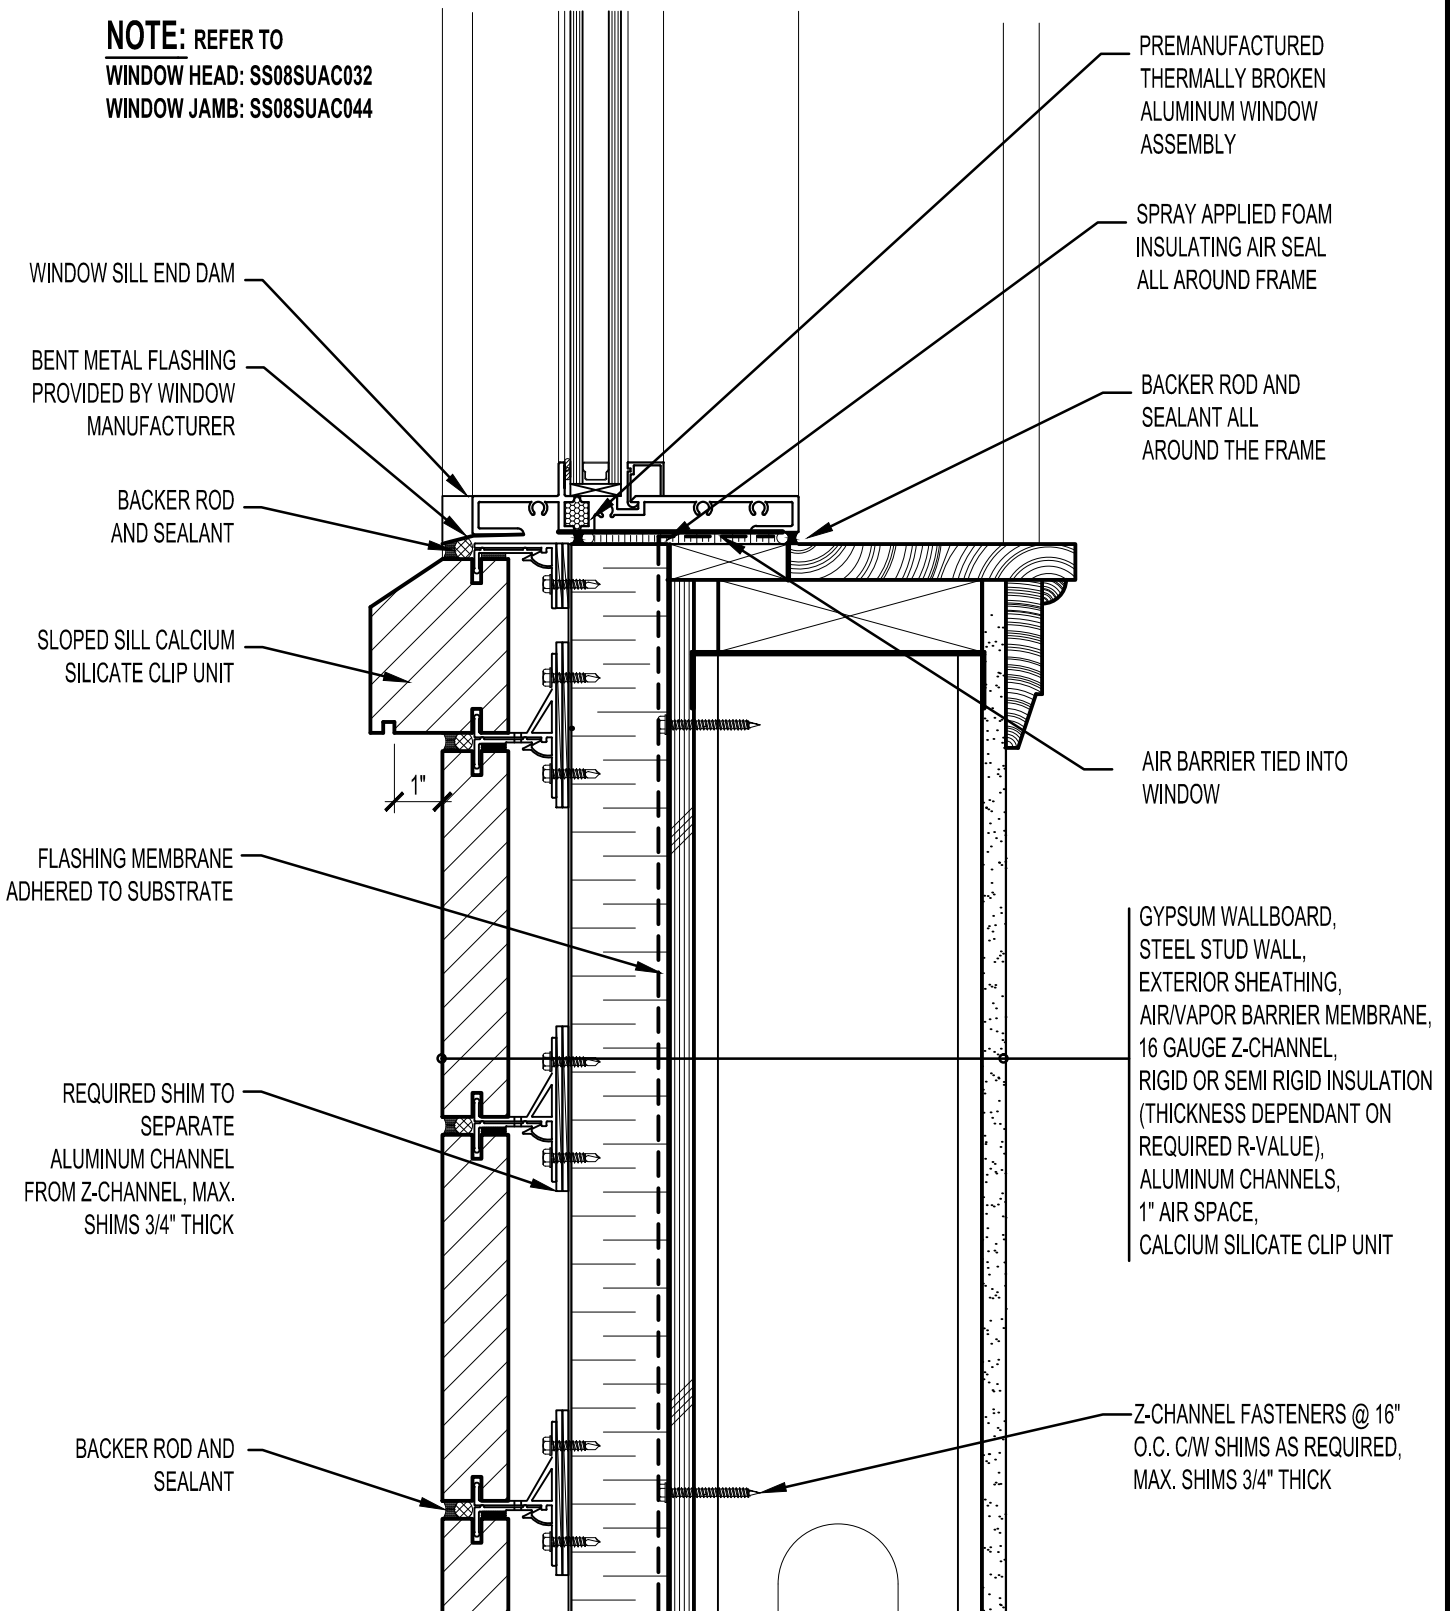

NOTE: REFER TO
 WINDOW HEAD: SS08SUAC032
 WINDOW JAMB: SS08SUAC044

ARRISCRAFT
 INTERNATIONAL
 BUILDING STONE • BRICK • LIMESTONE

ARRISCRAFT • CADD

TITLE:

WATERTABLE WINDOW
 SILL - WINDOW @ KERF

DATE DRAWN:

01/15/12

SCALE:

3"=1'-0"

DRAWN BY:

D.D.N.

DETAIL No:

SS 08SU

AC025