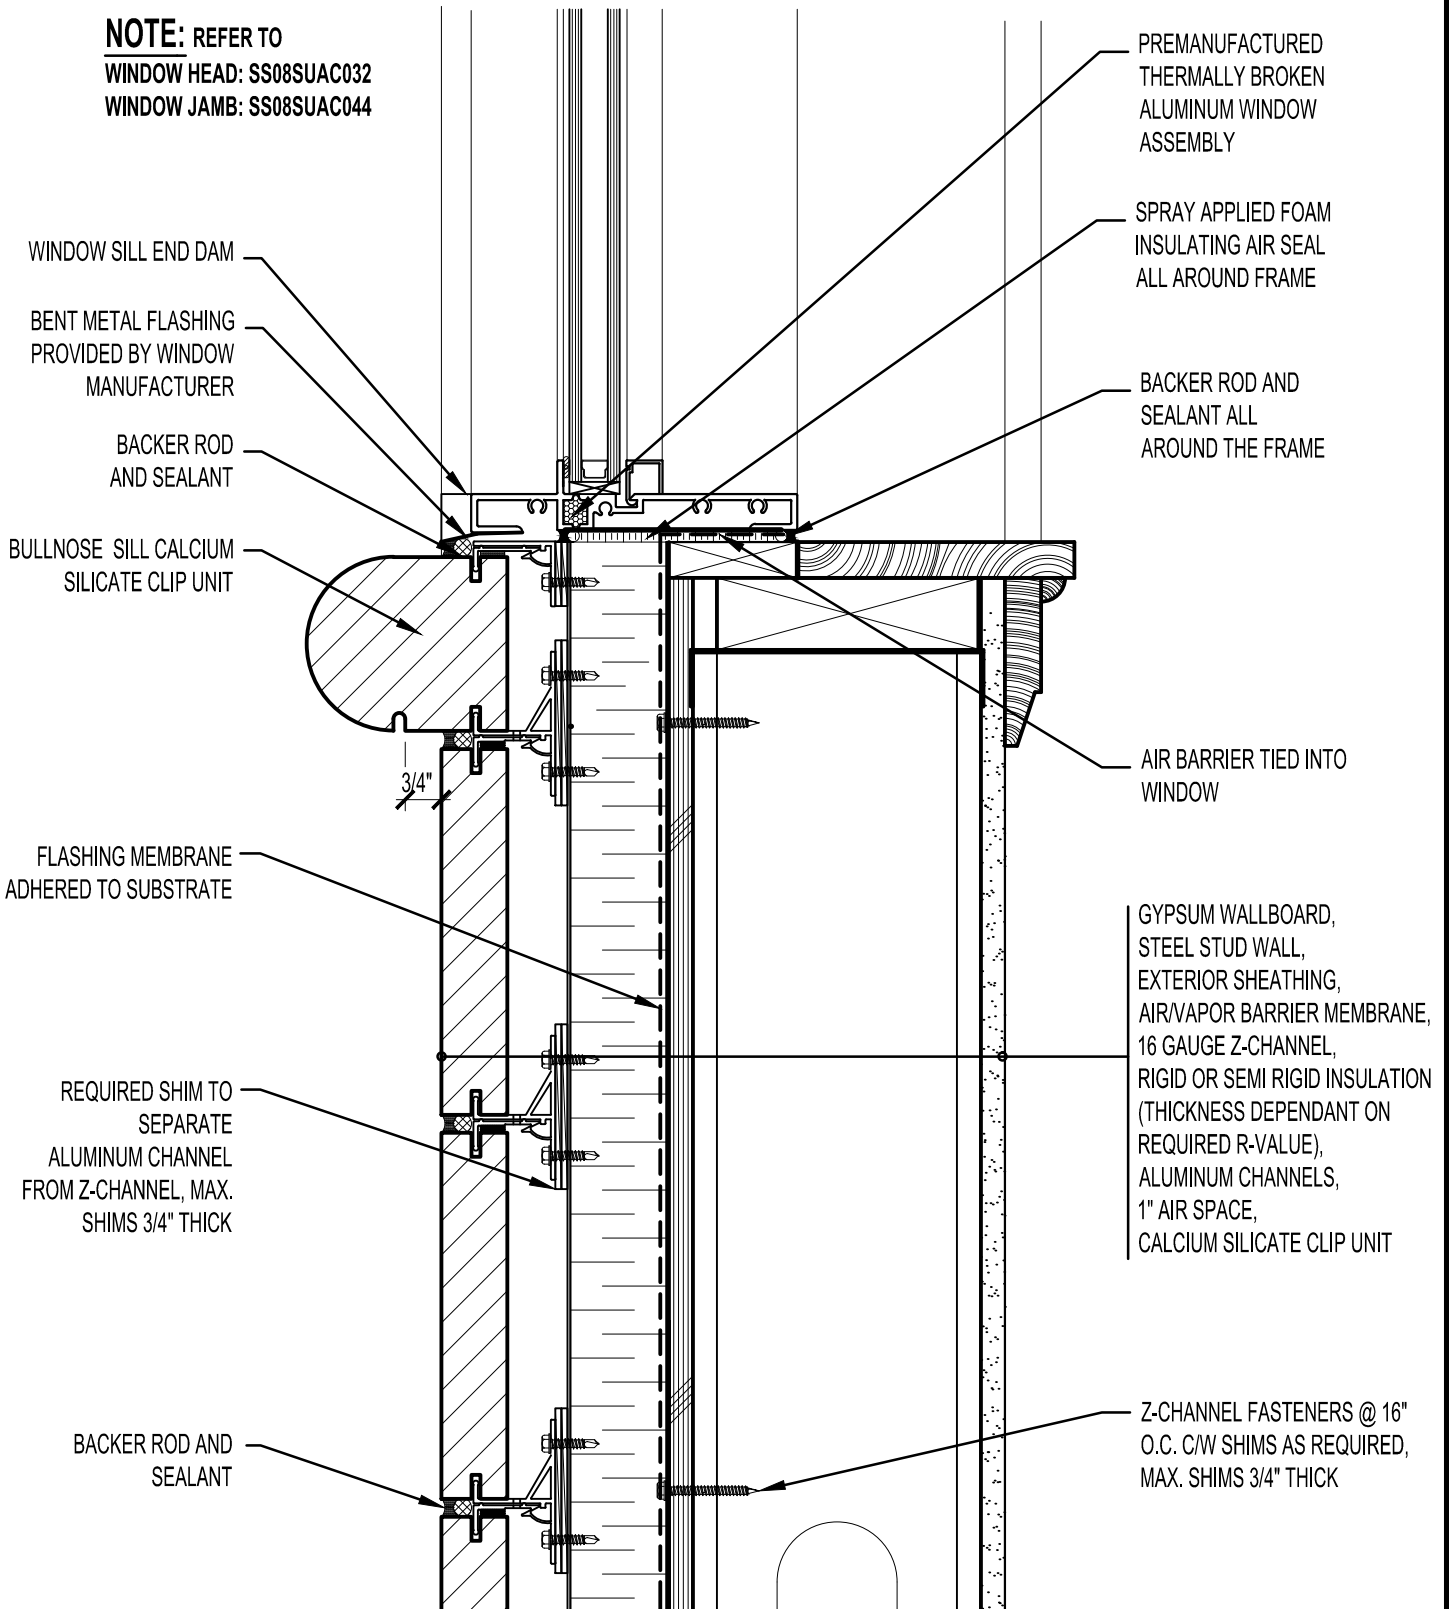

**NOTE:** REFER TO  
 WINDOW HEAD: SS08SUAC032  
 WINDOW JAMB: SS08SUAC044

**ARRISCRAFT**  
 INTERNATIONAL  
 BUILDING STONE • BRICK • LIMESTONE

**ARRISCRAFT • CADD**

TITLE:

BULLNOSE WINDOW  
 SILL - WINDOW @ KERF

DATE DRAWN:

01/15/12

SCALE:

3"=1'-0"

DRAWN BY:

D.D.N.

DETAIL No:

SS 08SU