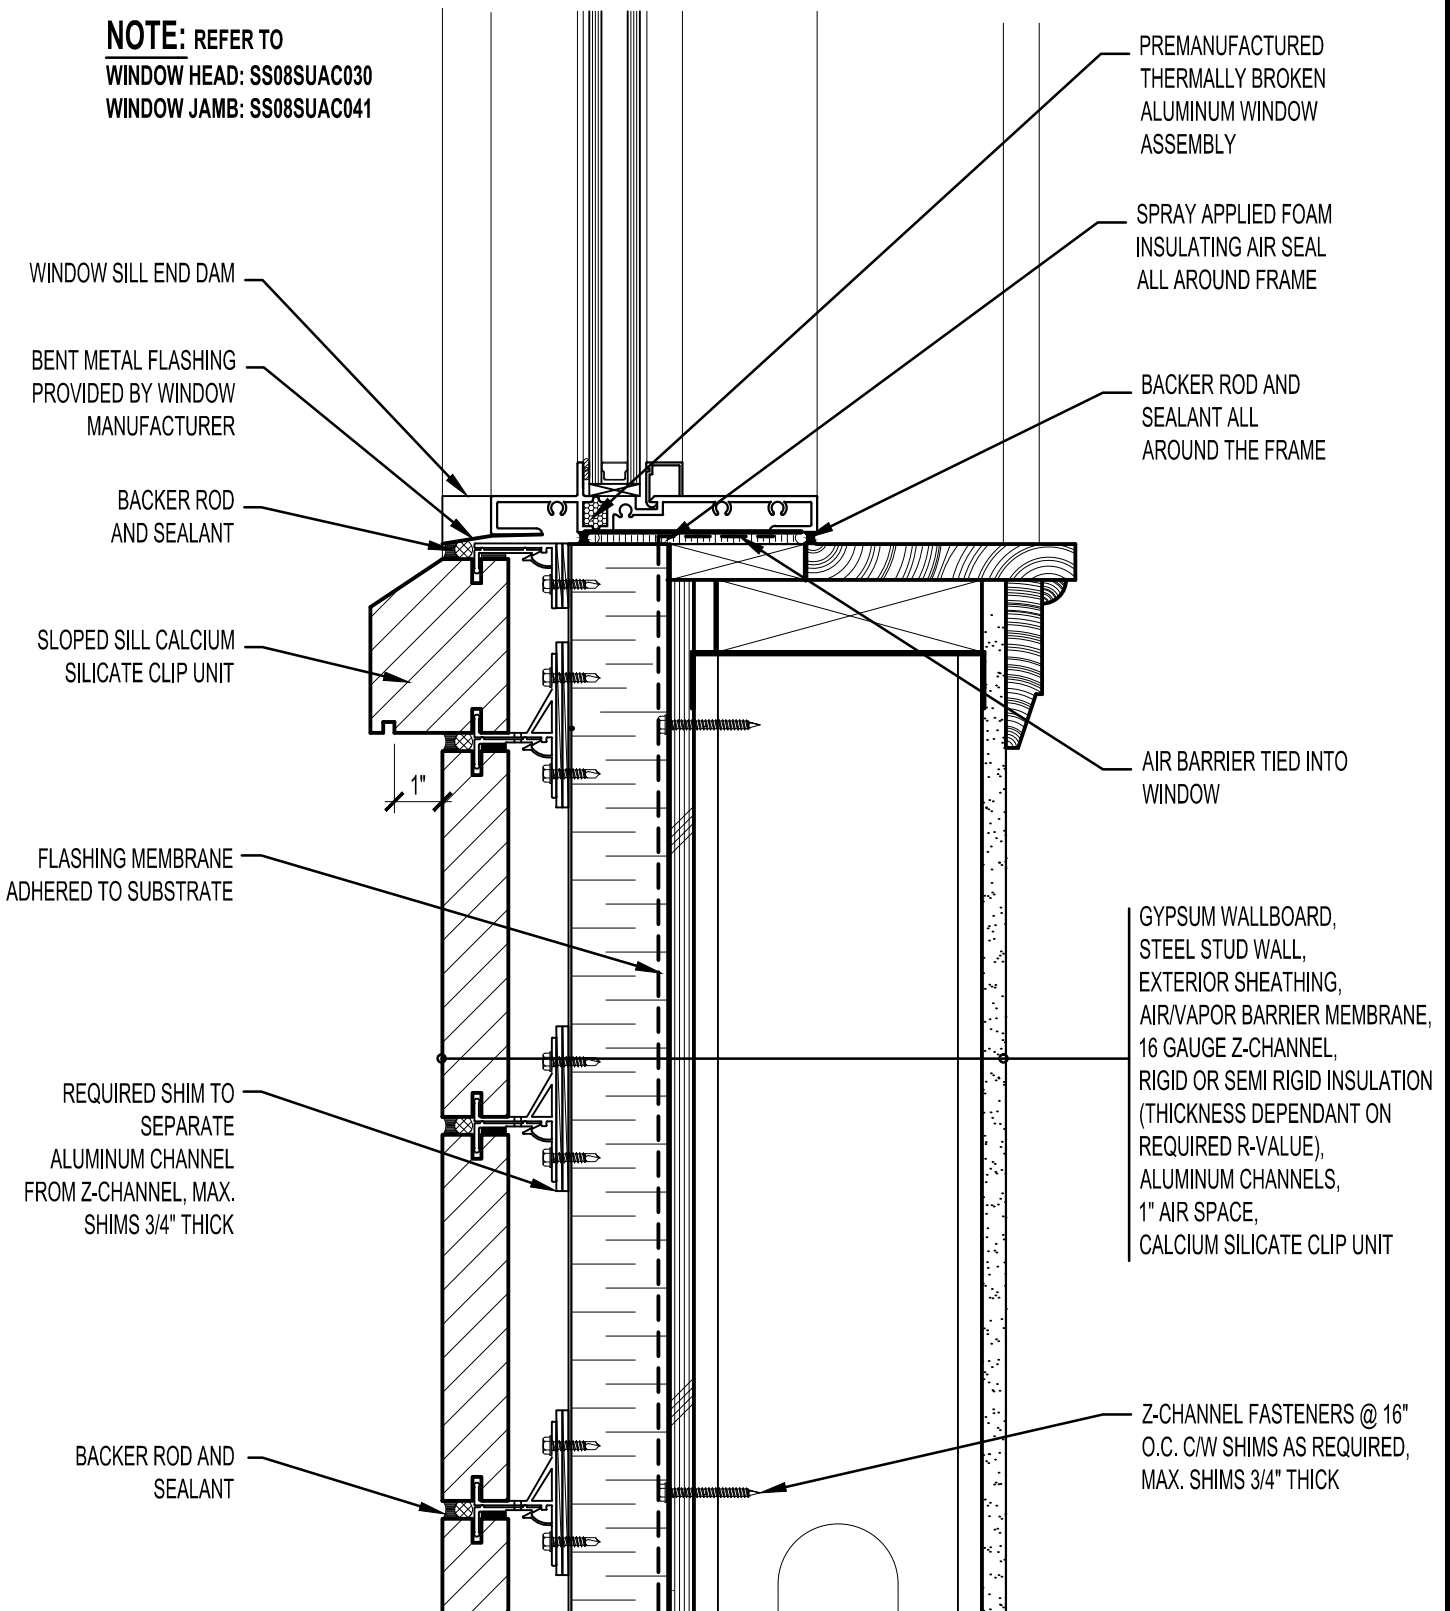

NOTE: REFER TO
WINDOW HEAD: SS08SUAC030
WINDOW JAMB: SS08SUAC041

ARRISCRAFT
 INTERNATIONAL
 BUILDING STONE • BRICK • LIMESTONE

ARRISCRAFT • CADD

TITLE:

WATERTABLE WINDOW
 SILL

DATE DRAWN:

01/15/12

SCALE:

3"=1'-0"

DRAWN BY:

D.D.N.

DETAIL No:

SS 08SU

AC022