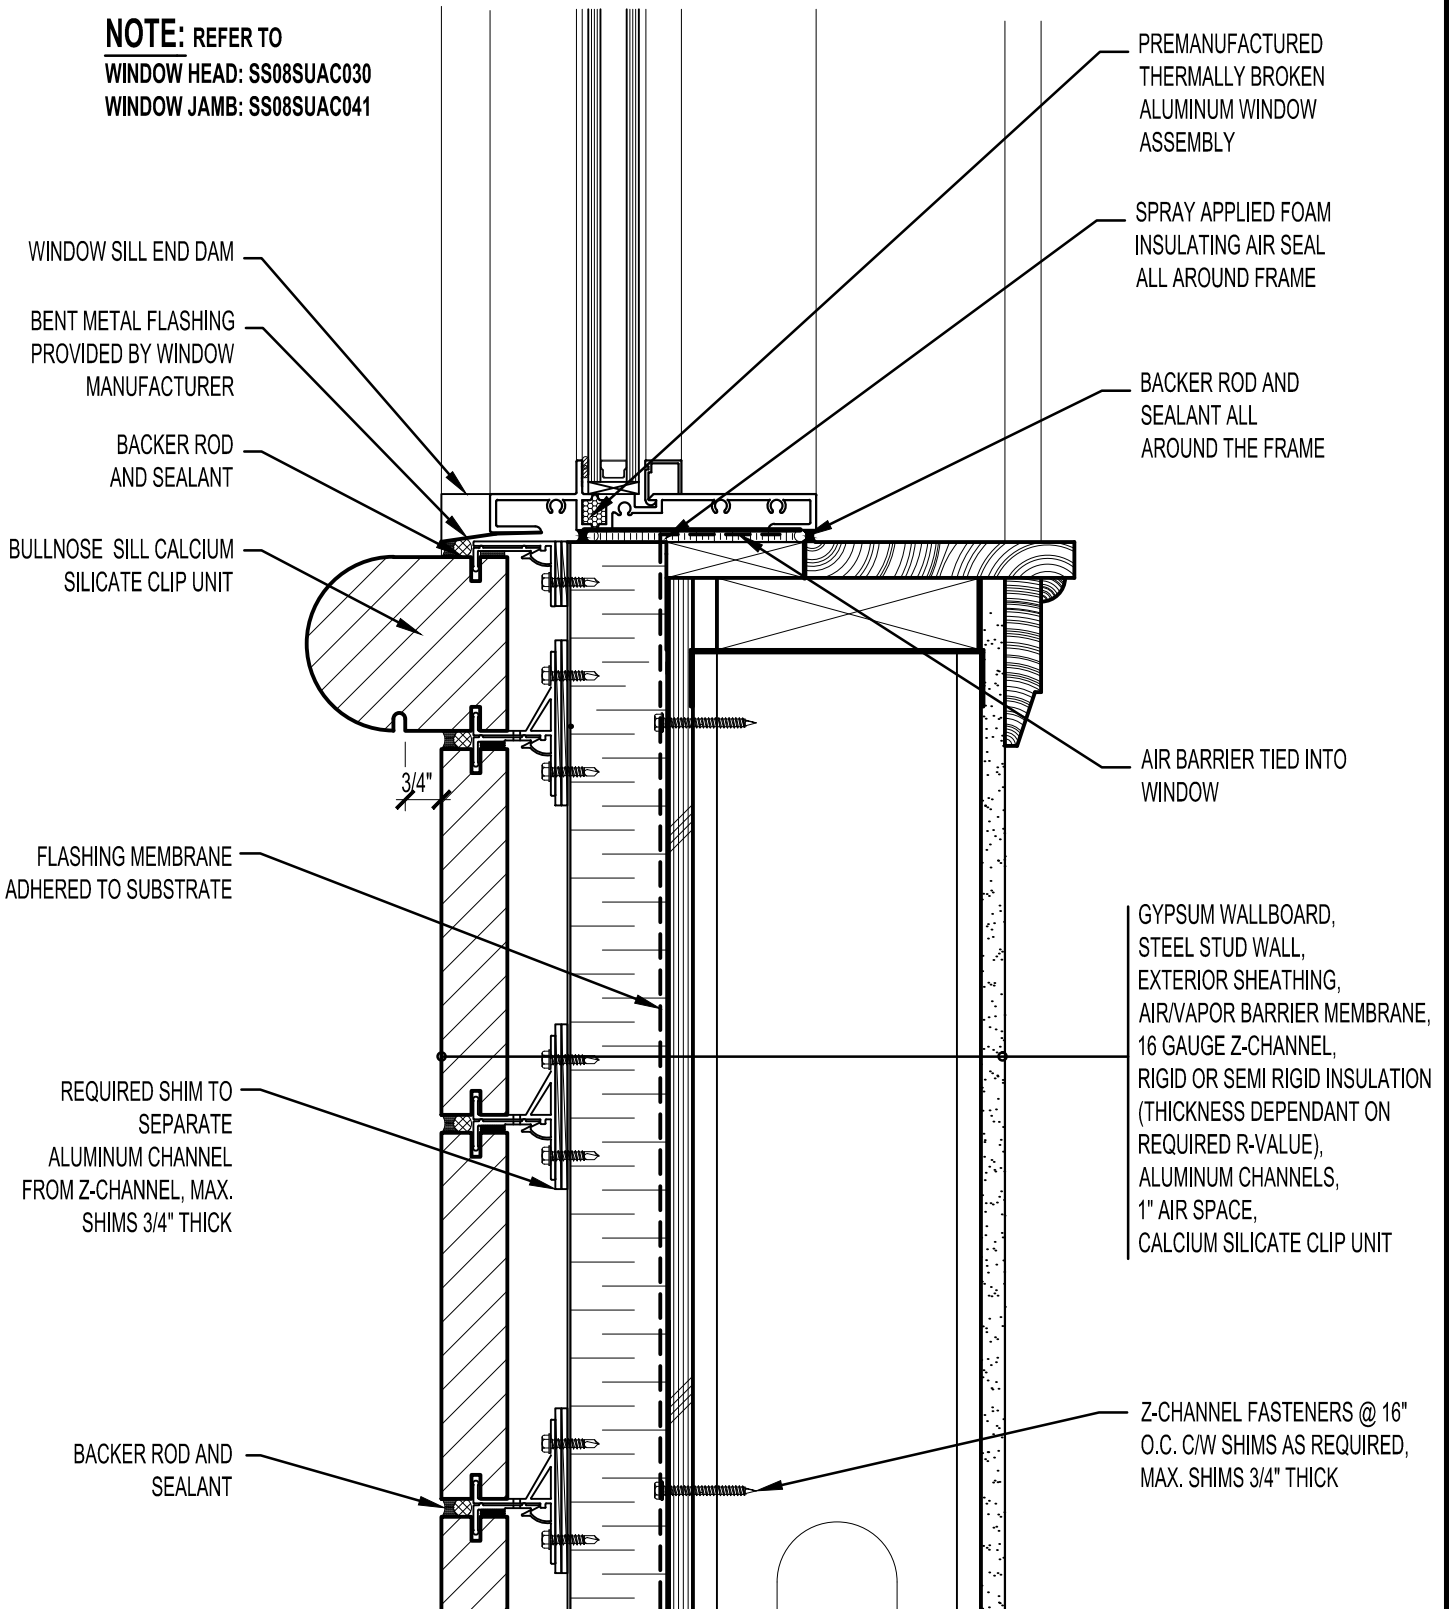

**NOTE:** REFER TO  
 WINDOW HEAD: SS08SUAC030  
 WINDOW JAMB: SS08SUAC041

**ARRISCRAFT**  
 INTERNATIONAL  
 BUILDING STONE • BRICK • LIMESTONE

**ARRISCRAFT • CADD**

TITLE:

**BULLNOSE WINDOW  
 SILL**

DATE DRAWN:  
 01/15/12

SCALE:  
 3"=1'-0"

DRAWN BY:  
 D.D.N.

DETAIL No:

SS 08SU

**AC021**