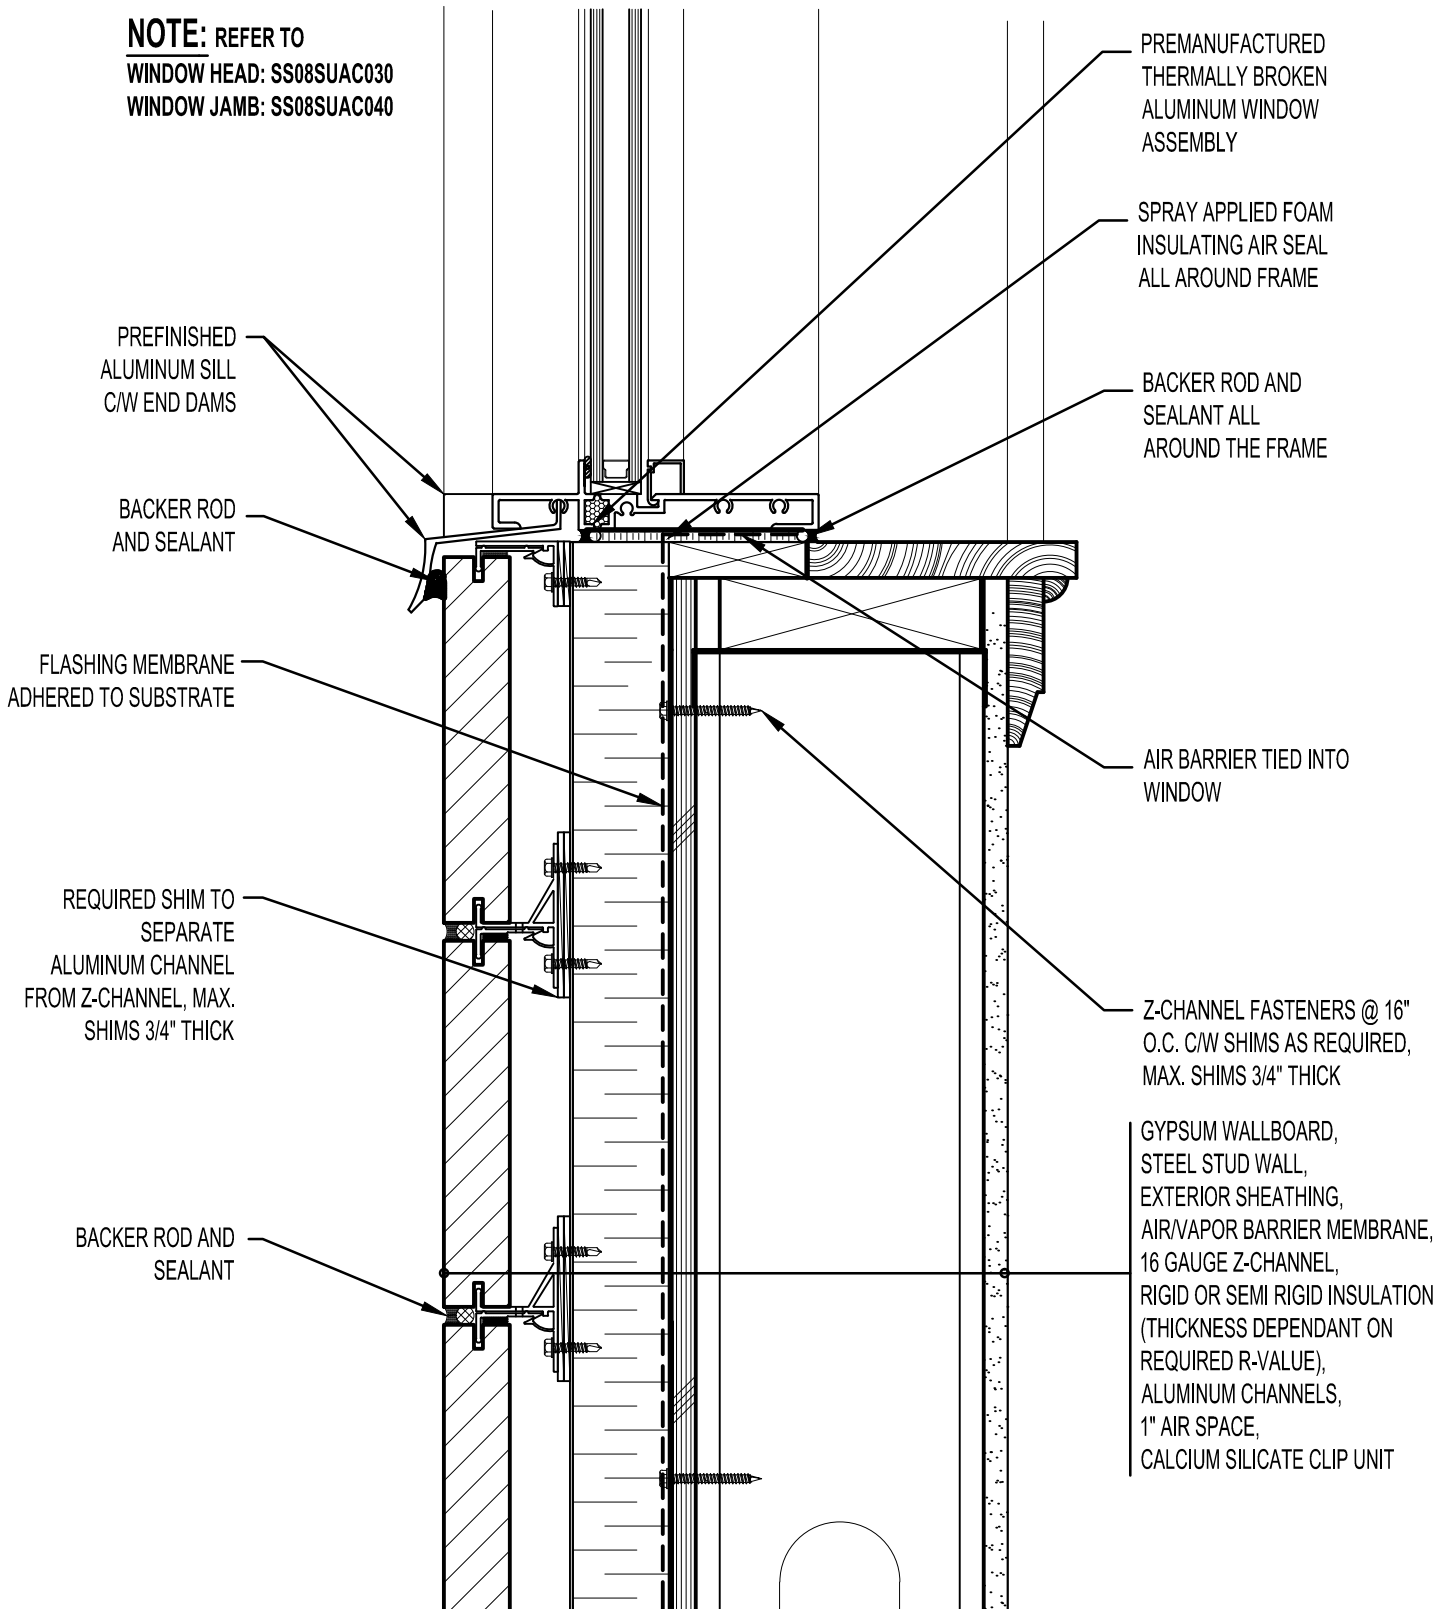

NOTE: REFER TO
 WINDOW HEAD: SS08SUAC030
 WINDOW JAMB: SS08SUAC040

ARRISCRAFT
 INTERNATIONAL
 BUILDING STONE • BRICK • LIMESTONE

ARRISCRAFT • CADD

TITLE:

ALUMINUM WINDOW
 SILL

DATE DRAWN:
 01/15/12

SCALE:
 3"=1'-0"

DRAWN BY:
 D.D.N.

DETAIL No:

SS 08SU

AC020