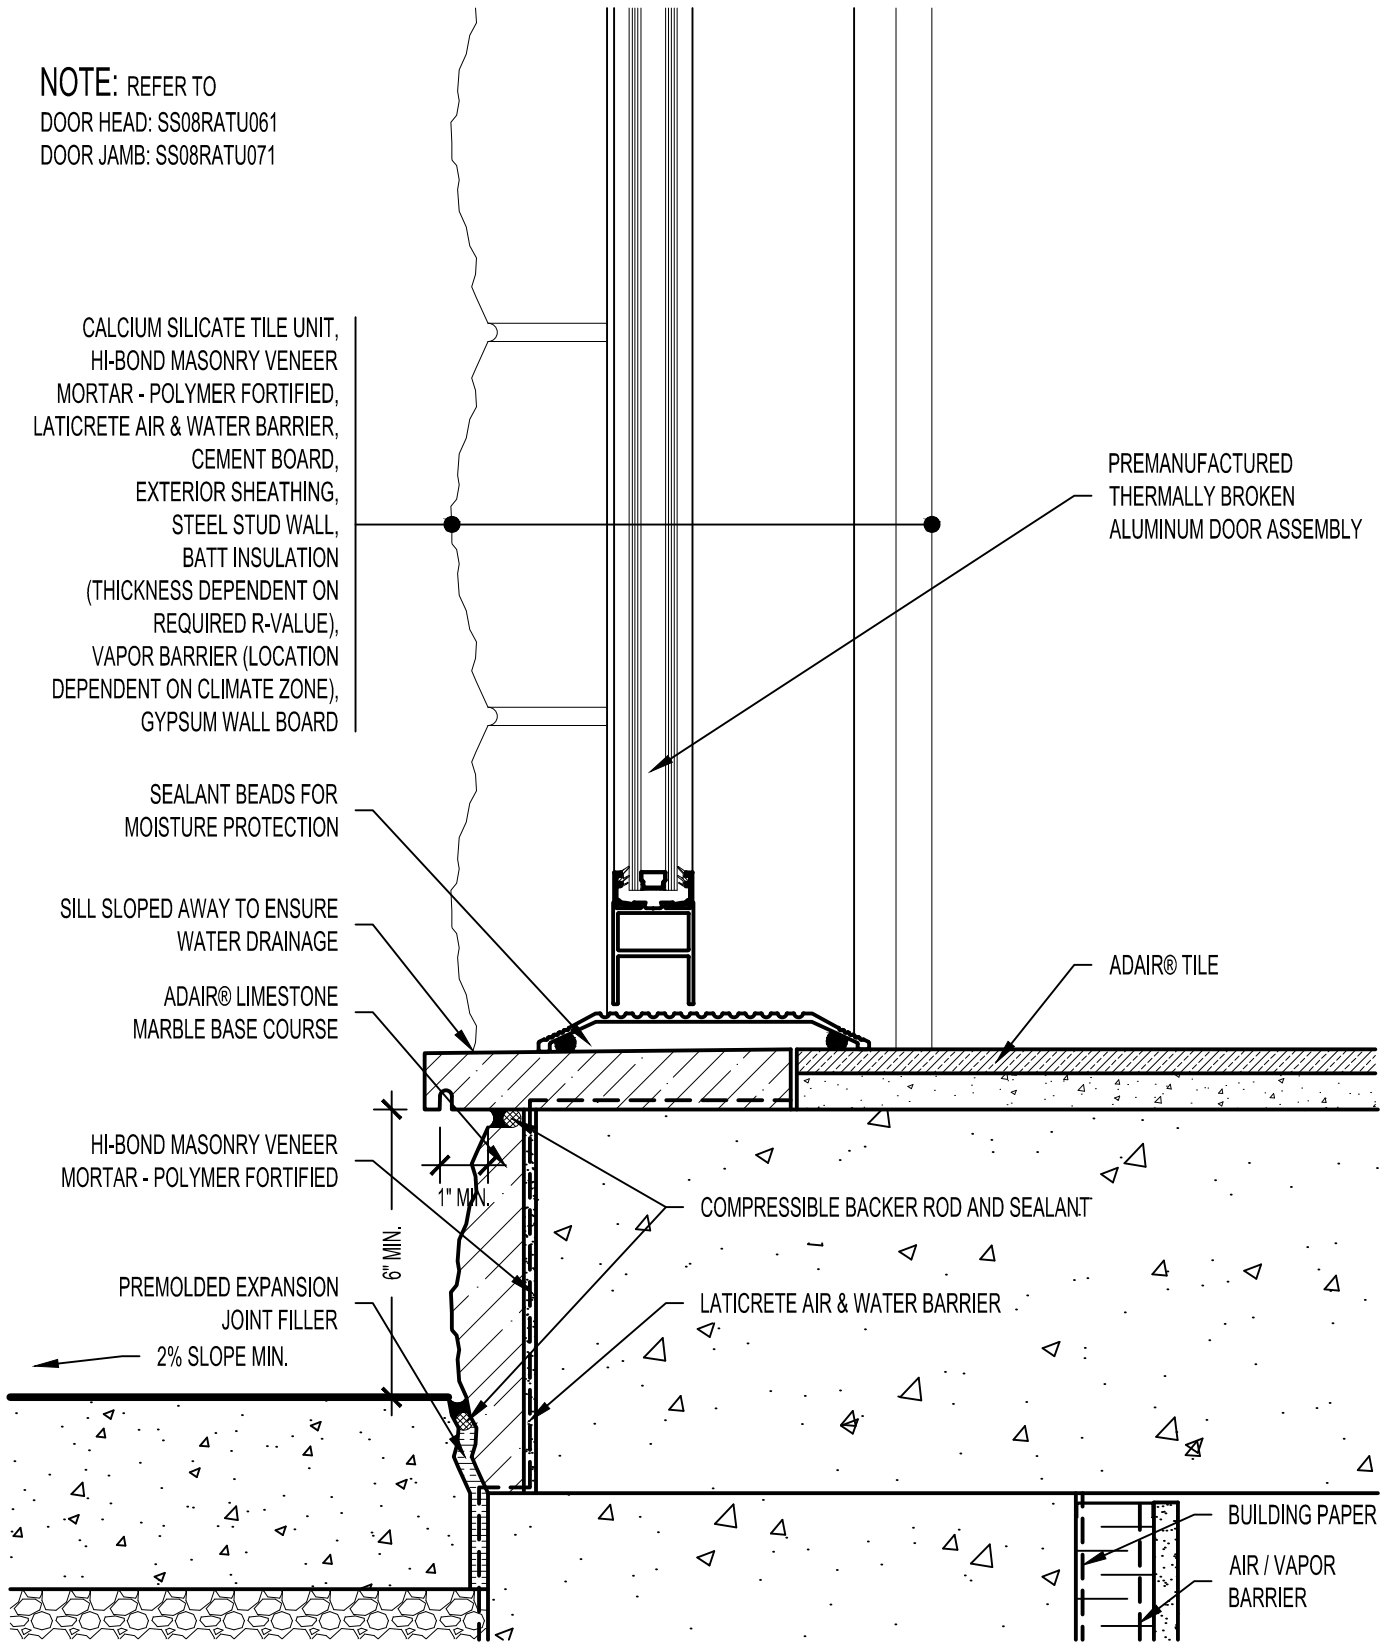

**NOTE:** REFER TO  
 DOOR HEAD: SS08RATU061  
 DOOR JAMB: SS08RATU071

**Arriscraft**  
 Building Stone · Brick · Limestone

**ARRISCRAFT-CADD**

DETAIL No:  
 SS08RAT

TITLE:  
 THRESHOLD OF DOOR WITH  
 ADAIR® BASE COURSE

**U051**

DATE DRAWN:  
 03/02/15

SCALE:  
 3"=1'-0"

DRAWN BY:  
 TRI