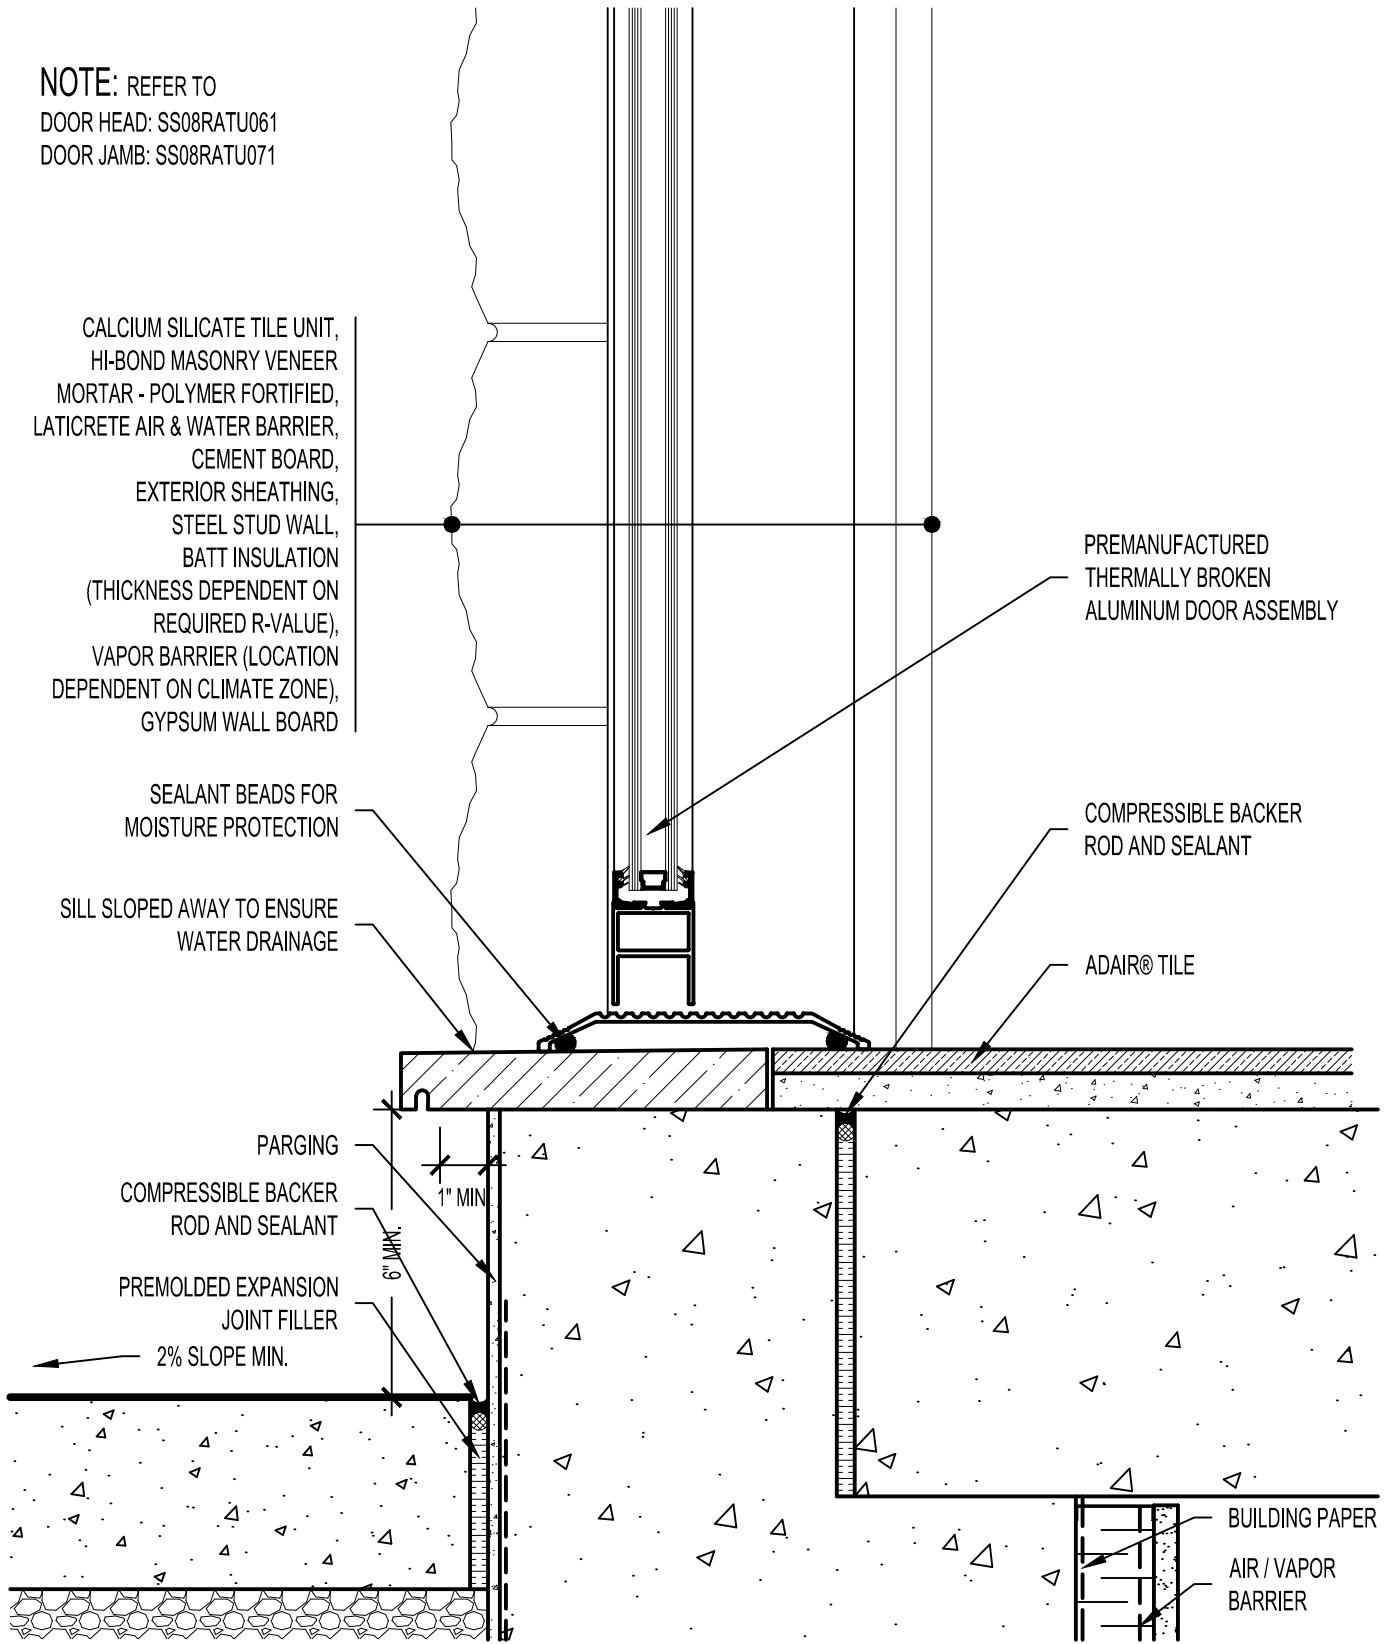

NOTE: REFER TO  
 DOOR HEAD: SS08RATU061  
 DOOR JAMB: SS08RATU071

**Arriscraft**  
 Building Stone · Brick · Limestone

**ARRISCRAFT-CADD**

DETAIL No:  
 SS08RAT

TITLE:  
 THRESHOLD OF DOOR

**U050**

DATE DRAWN:  
 03/02/15

SCALE:  
 3"=1'-0"

DRAWN BY:  
 TRI