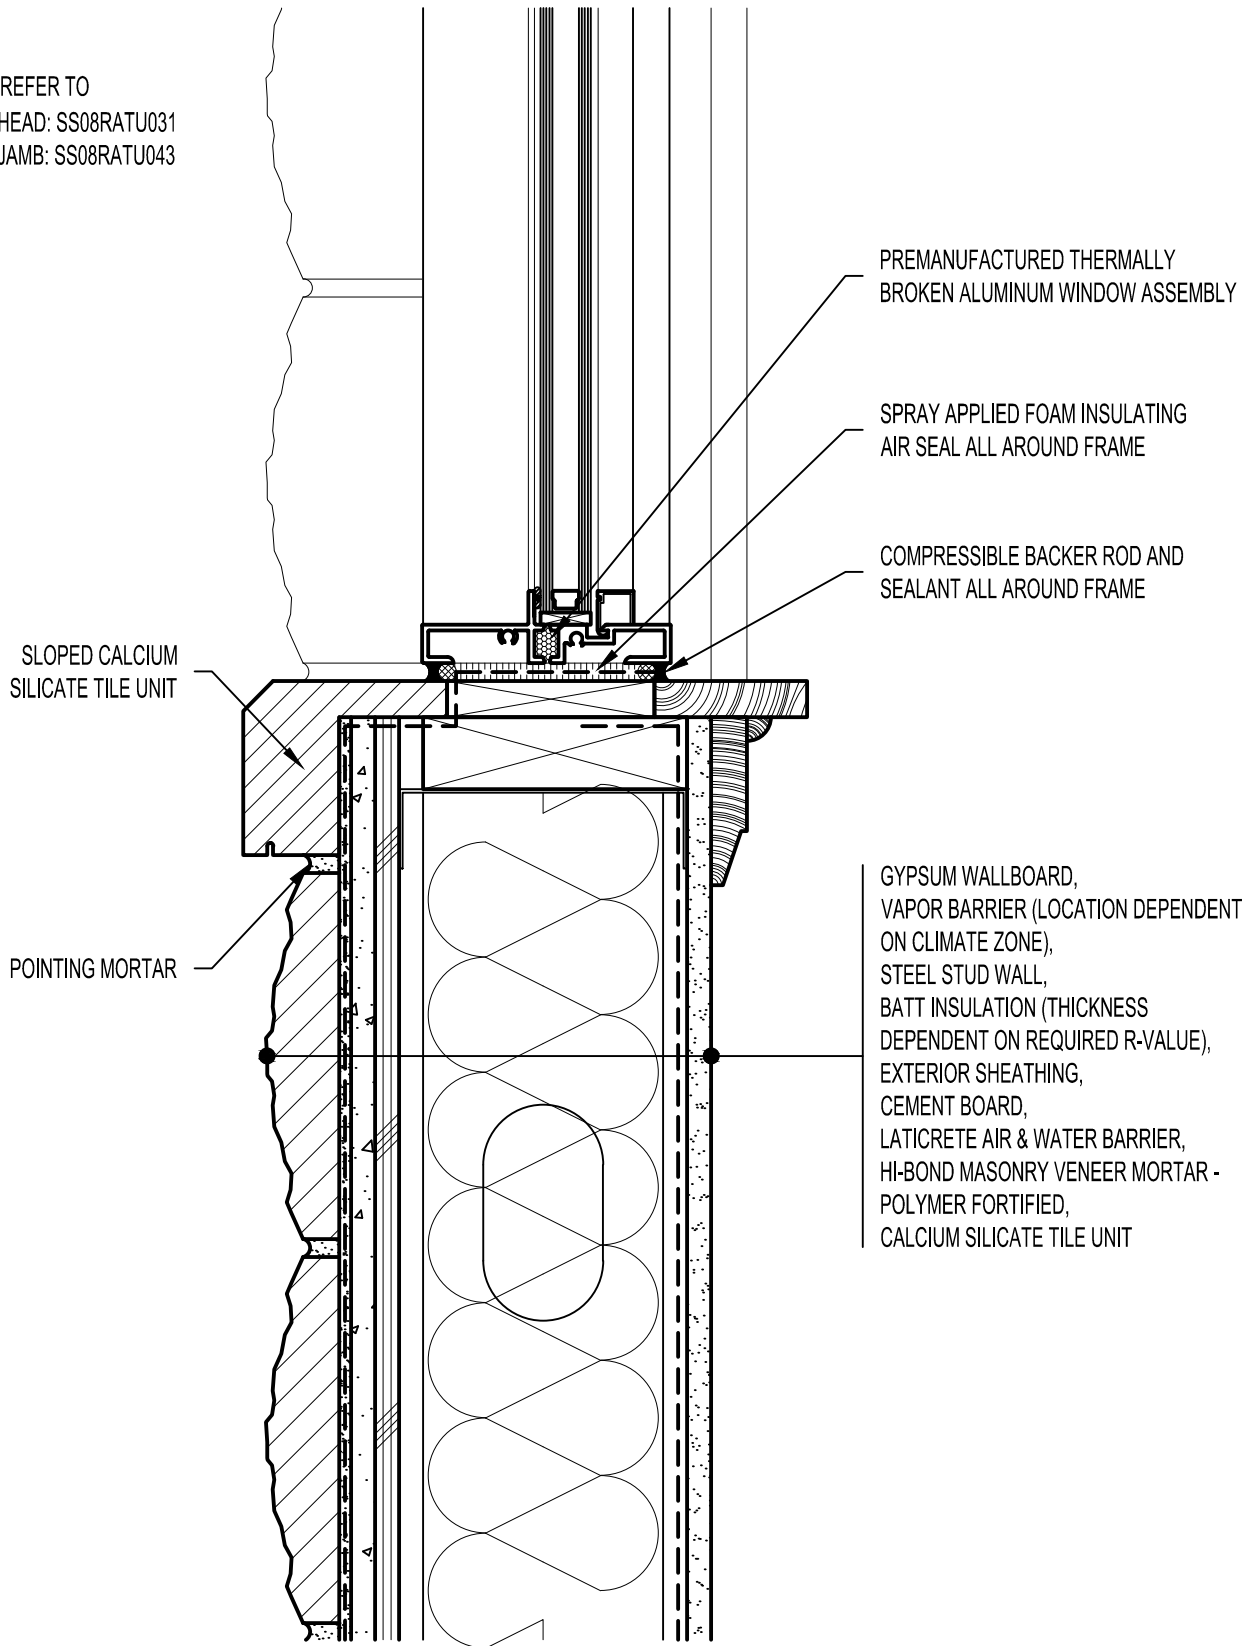

NOTE: REFER TO
 WINDOW HEAD: SS08RATU031
 WINDOW JAMB: SS08RATU043

Arriscraft
 Building Stone · Brick · Limestone

ARRISCRAFT-CADD

DETAIL No:
 SS08RAT
U025

TITLE:
 SLOPED WINDOW SILL -
 RECESSED WINDOW

DATE DRAWN:
 03/02/15

SCALE:
 3"=1'-0"

DRAWN BY:
 TRI