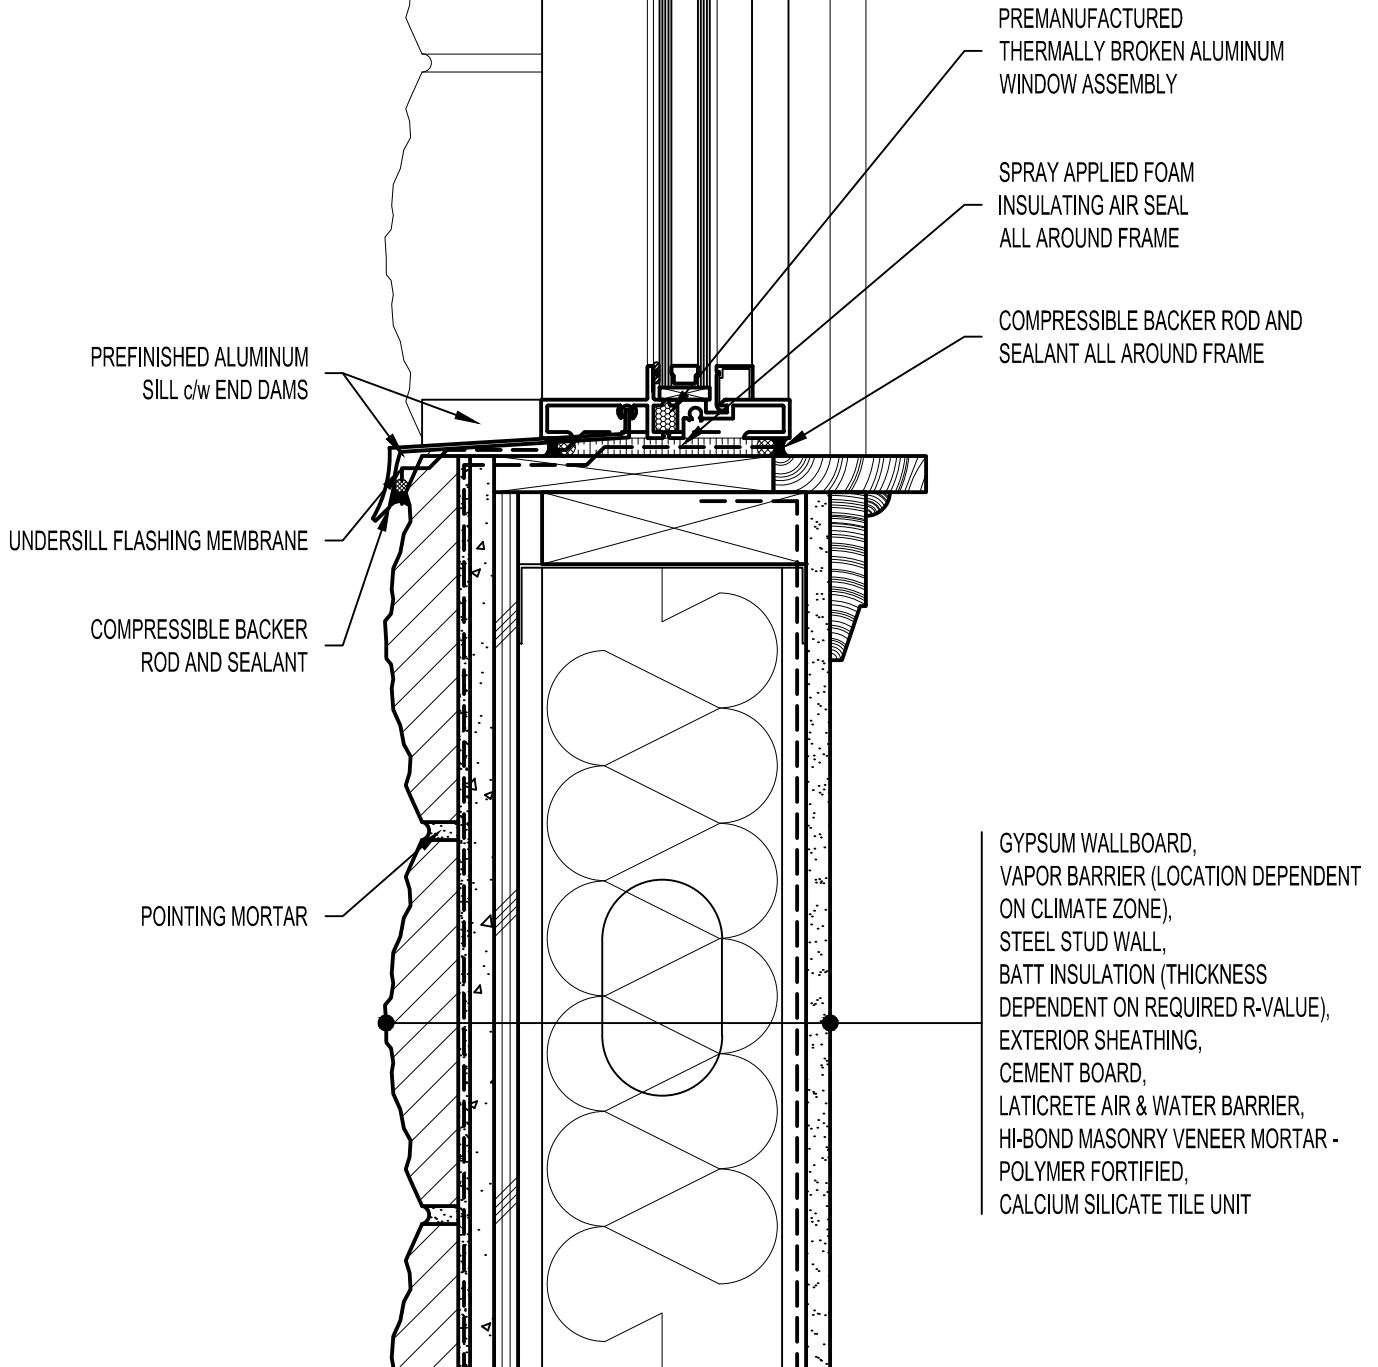

NOTE: REFER TO  
 WINDOW HEAD: SS08RATU031  
 WINDOW JAMB: SS08RATU042

**Arriscraft**  
 Building Stone · Brick · Limestone

**ARRISCRAFT-CADD**

DETAIL No:

SS08RAT

TITLE:

ALUMINUM WINDOW SILL -  
 RECESSED WINDOW

**U023**

DATE DRAWN:  
 03/02/15

SCALE:  
 3"=1'-0"

DRAWN BY:  
 TRI