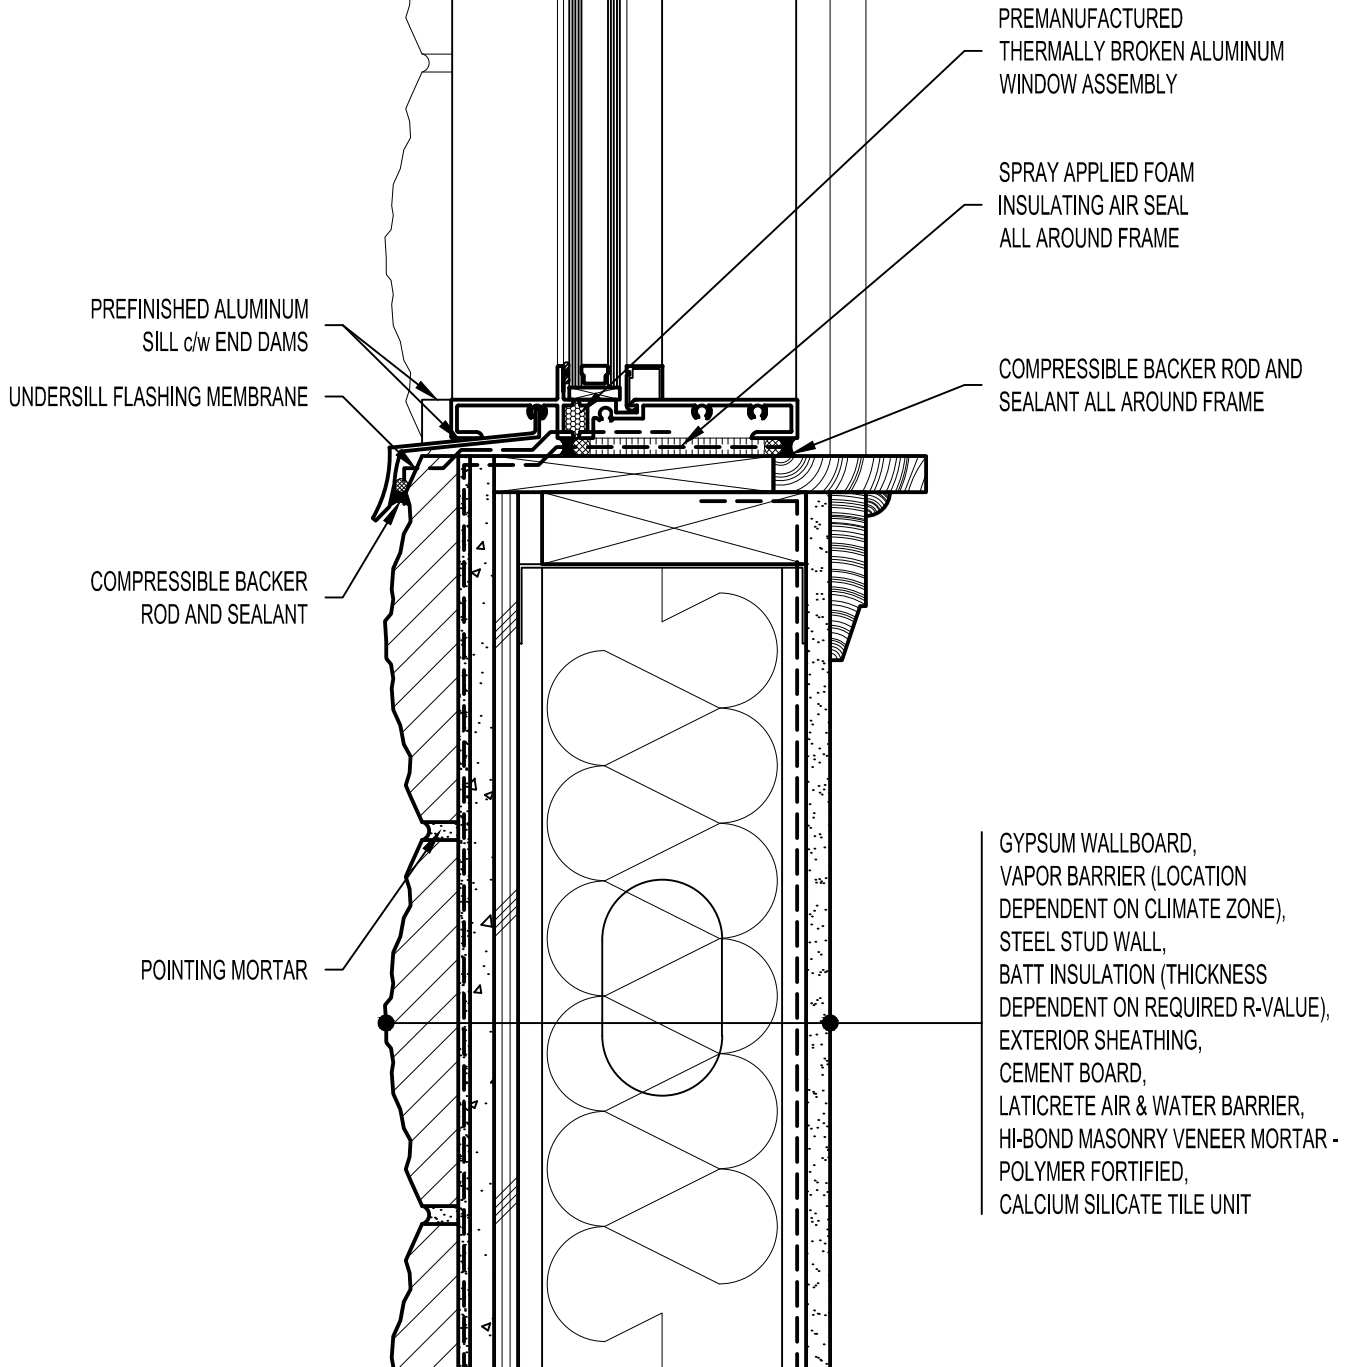

NOTE: REFER TO
 WINDOW HEAD: SS08RATU030
 WINDOW JAMB: SS08RATU040

Arriscraft
 Building Stone · Brick · Limestone

ARRISCRAFT-CADD

DETAIL No:
 SS08RAT
U020

TITLE:
 ALUMINUM WINDOW SILL

DATE DRAWN: 03/02/15	SCALE: 3"=1'-0"	DRAWN BY: TRI
-------------------------	--------------------	------------------