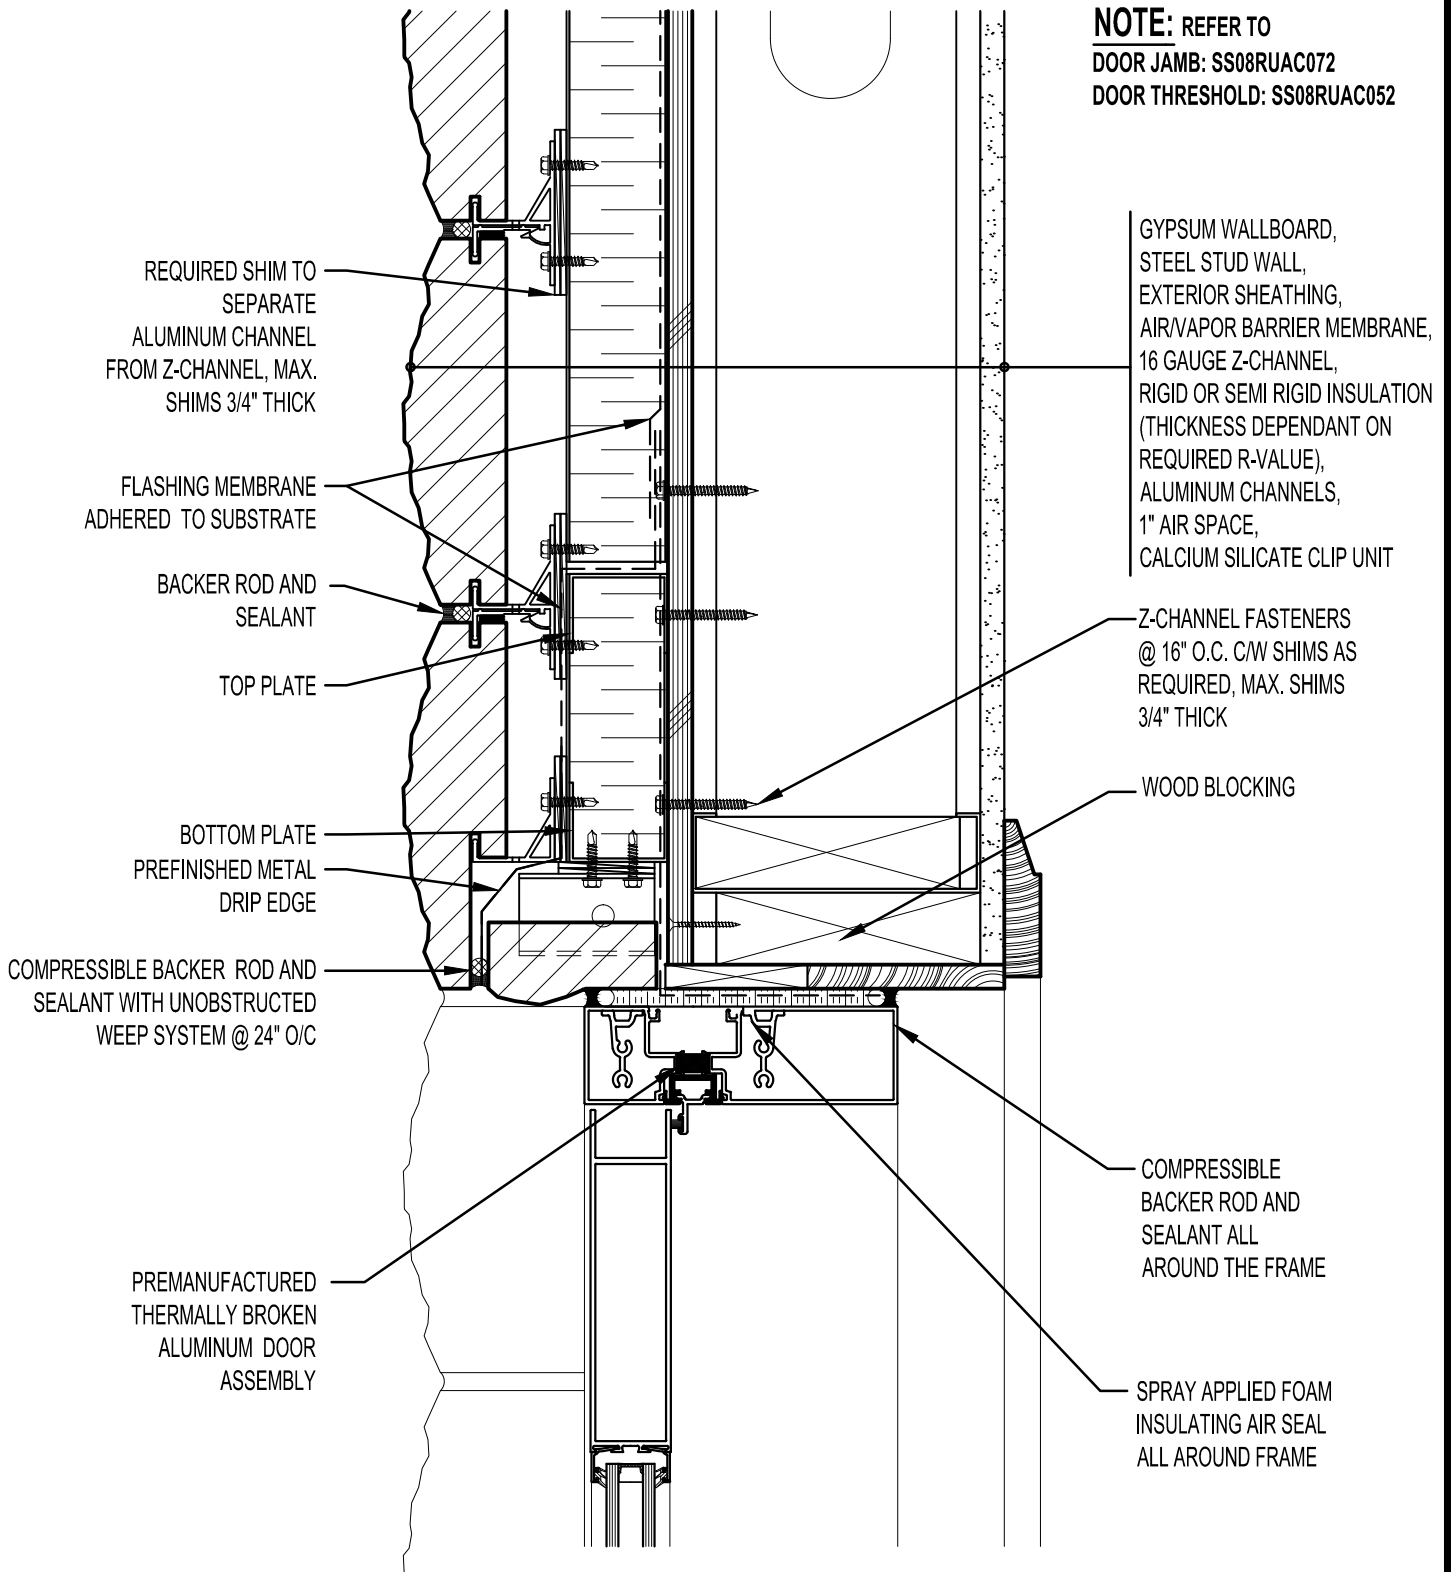

**NOTE: REFER TO**  
**DOOR JAMB: SS08RUAC072**  
**DOOR THRESHOLD: SS08RUAC052**

**ARRISCRAFT • CADD**

TITLE:  
**OPTIONAL ALUMINUM DOOR  
 HEAD WITH RETURN CLIP UNIT**

DATE DRAWN:  
 01/15/12

SCALE:  
 3"=1'-0"

DRAWN BY:  
 D.D.N.

DETAIL No:  
 SS 08RU

**AC062**