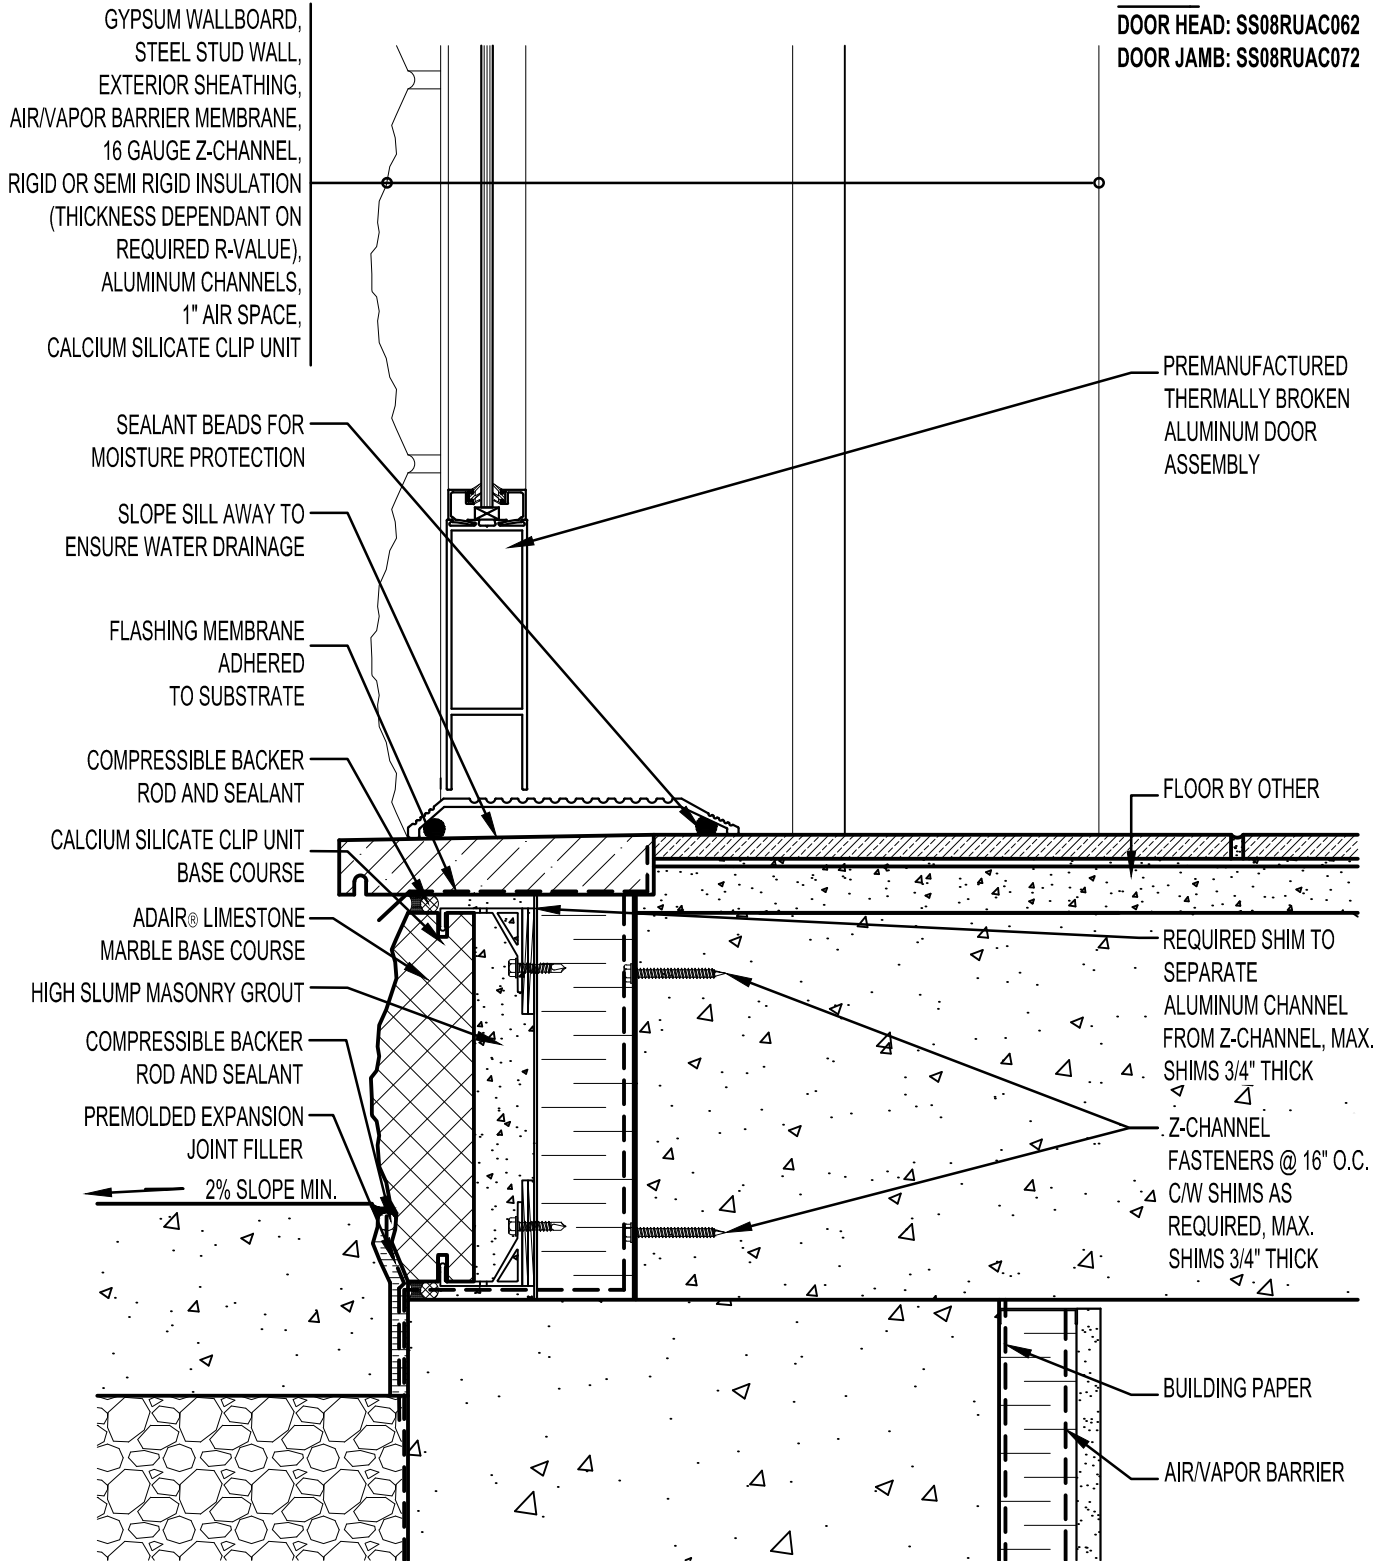

NOTE: REFER TO
 DOOR HEAD: SS08RUAC062
 DOOR JAMB: SS08RUAC072

ARRISCRAFT • CADD

TITLE:
**THRESHOLD OF DOOR WITH BASE
 COURSE - DOOR @ KERF**

DATE DRAWN:
 01/15/12

SCALE:
 3"=1'-0"

DRAWN BY:
 D.D.N.

DETAIL No:
 SS 08RU

AC051