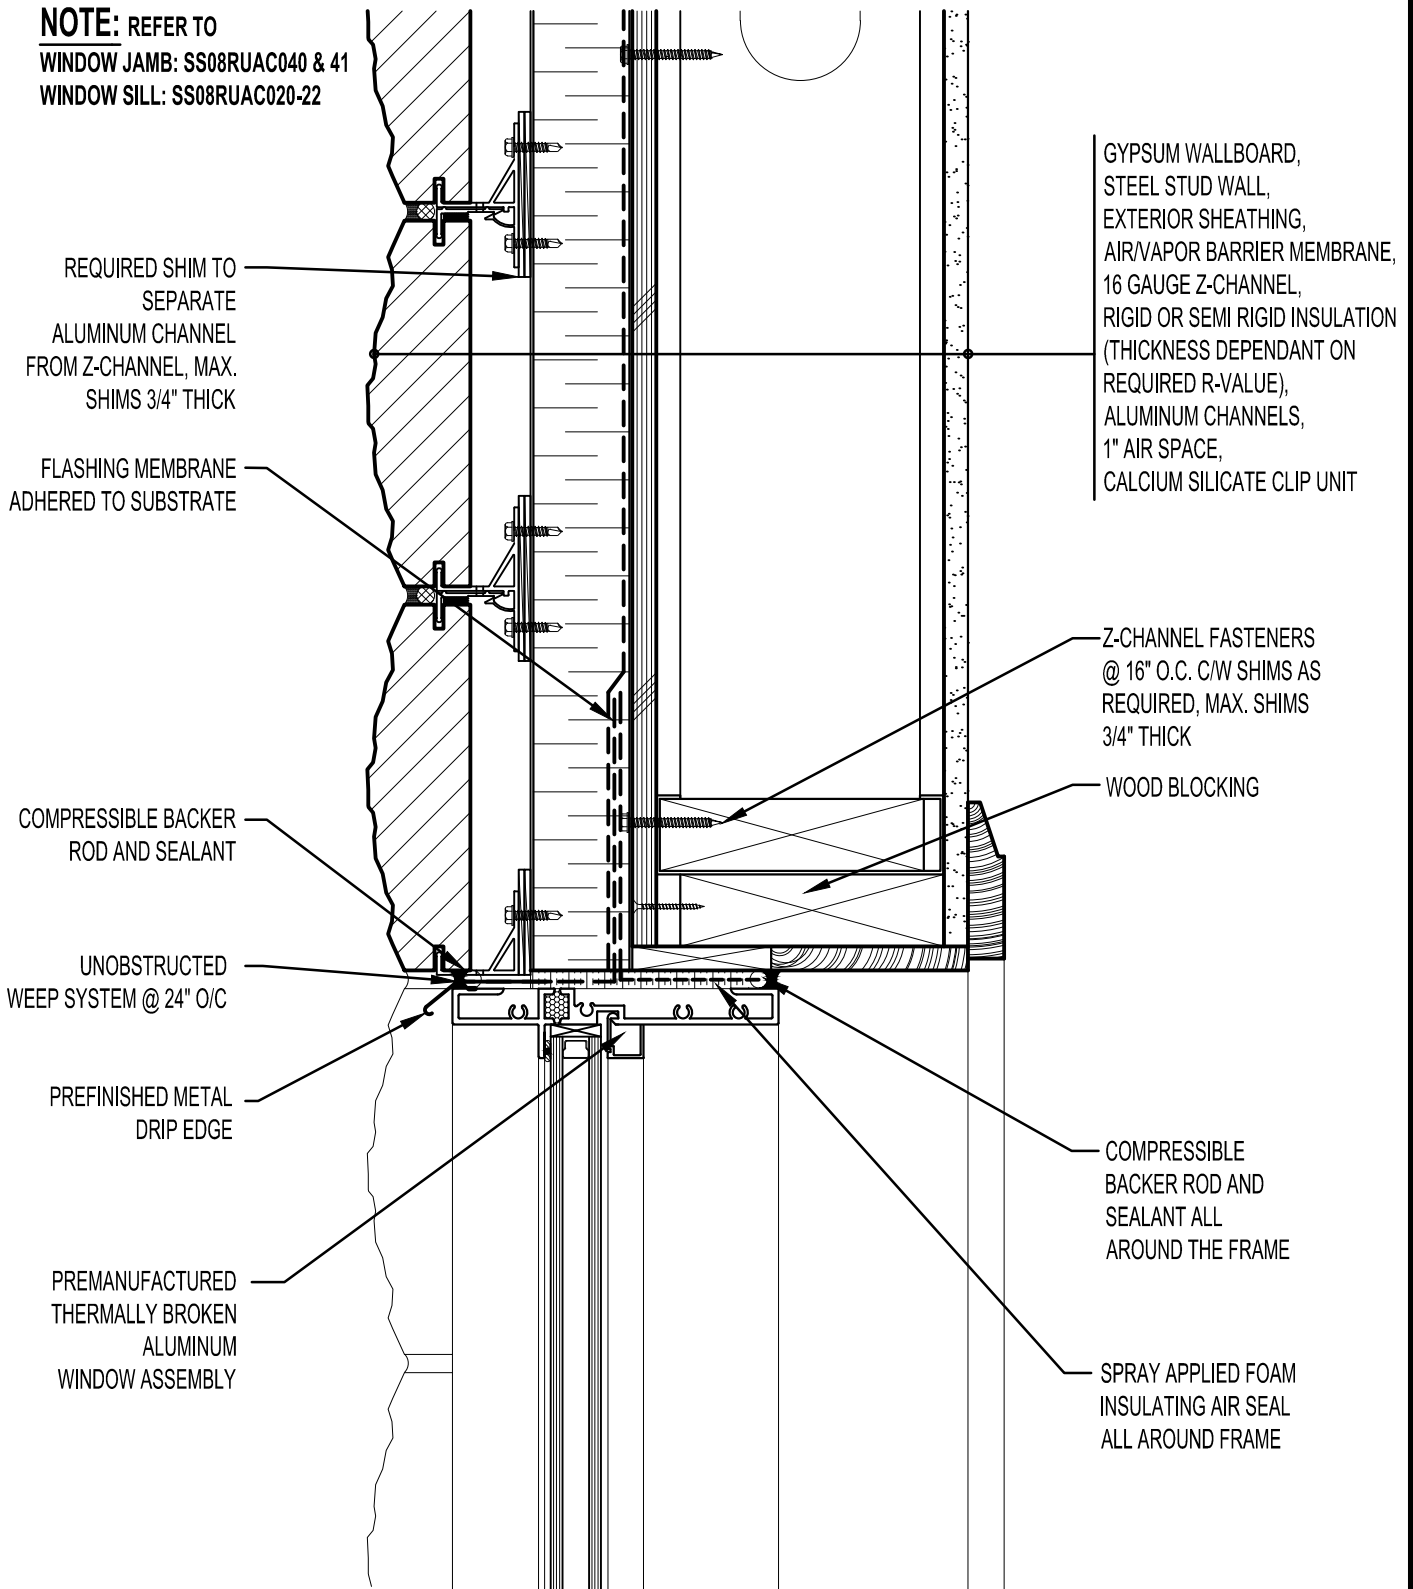

**NOTE:** REFER TO  
 WINDOW JAMB: SS08RUAC040 & 41  
 WINDOW SILL: SS08RUAC020-22

**ARRISCRAFT**  
 INTERNATIONAL  
 BUILDING STONE • BRICK • LIMESTONE

**ARRISCRAFT • CADD**

TITLE:

ALUMINUM WINDOW  
 HEAD

DATE DRAWN:  
 01/15/12

SCALE:  
 3"=1'-0"

DRAWN BY:  
 D.D.N.

DETAIL No:  
 SS 08RU

**AC030**