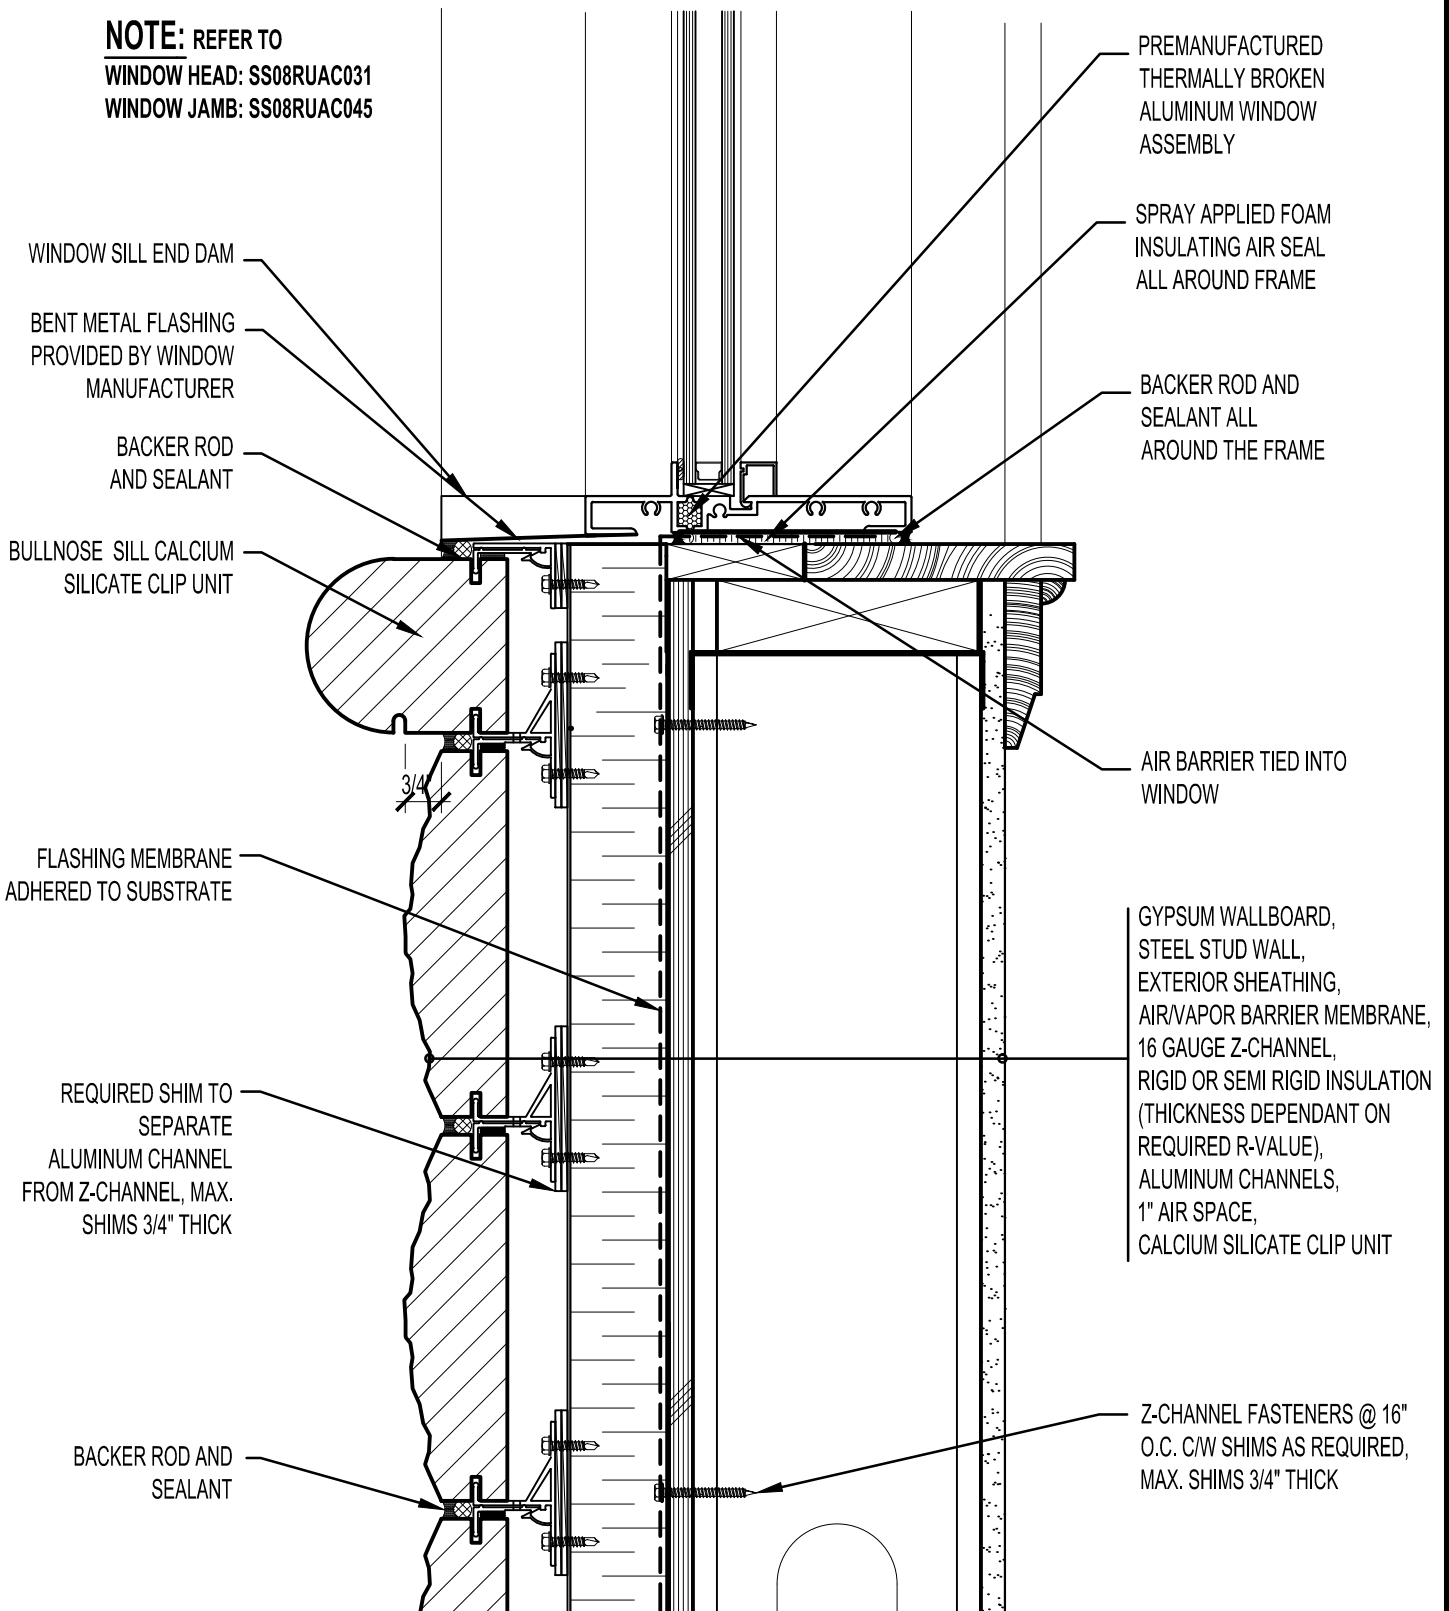

NOTE: REFER TO
 WINDOW HEAD: SS08RUAC031
 WINDOW JAMB: SS08RUAC045

ARRISCRAFT
 INTERNATIONAL
 BUILDING STONE • BRICK • LIMESTONE

ARRISCRAFT • CADD

TITLE:

BULLNOSE WINDOW
 SILL - RECESSED WINDOW

DATE DRAWN:
 01/15/12

SCALE:
 3"=1'-0"

DRAWN BY:
 D.D.N.

DETAIL No:
 SS 08RU

AC027