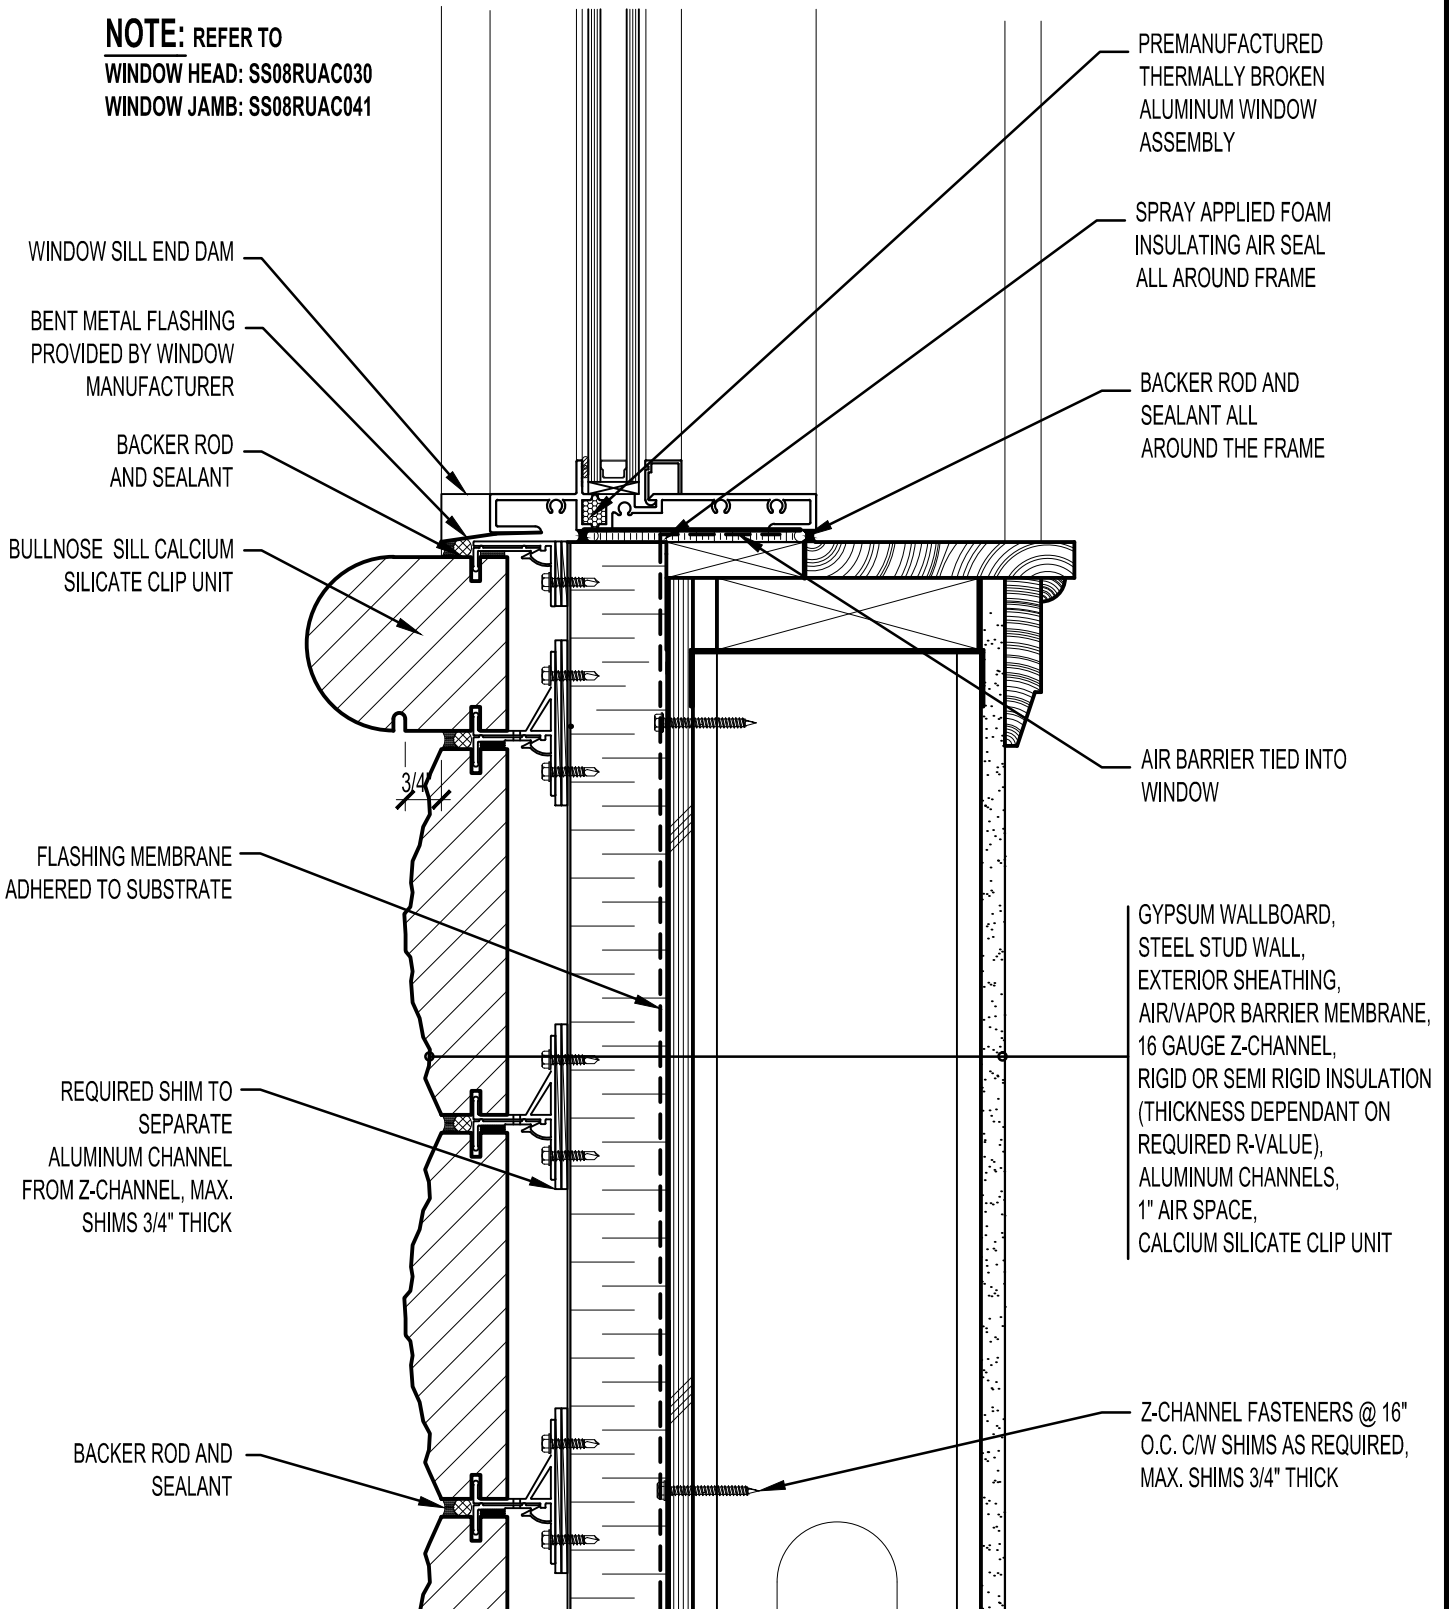

NOTE: REFER TO
WINDOW HEAD: SS08RUAC030
WINDOW JAMB: SS08RUAC041

ARRISCRAFT
 INTERNATIONAL
 BUILDING STONE • BRICK • LIMESTONE

ARRISCRAFT • CADD

TITLE:

**BULLNOSE WINDOW
 SILL**

DATE DRAWN:
 01/15/12

SCALE:
 3"=1'-0"

DRAWN BY:
 D.D.N.

DETAIL No:

SS 08RU

AC021