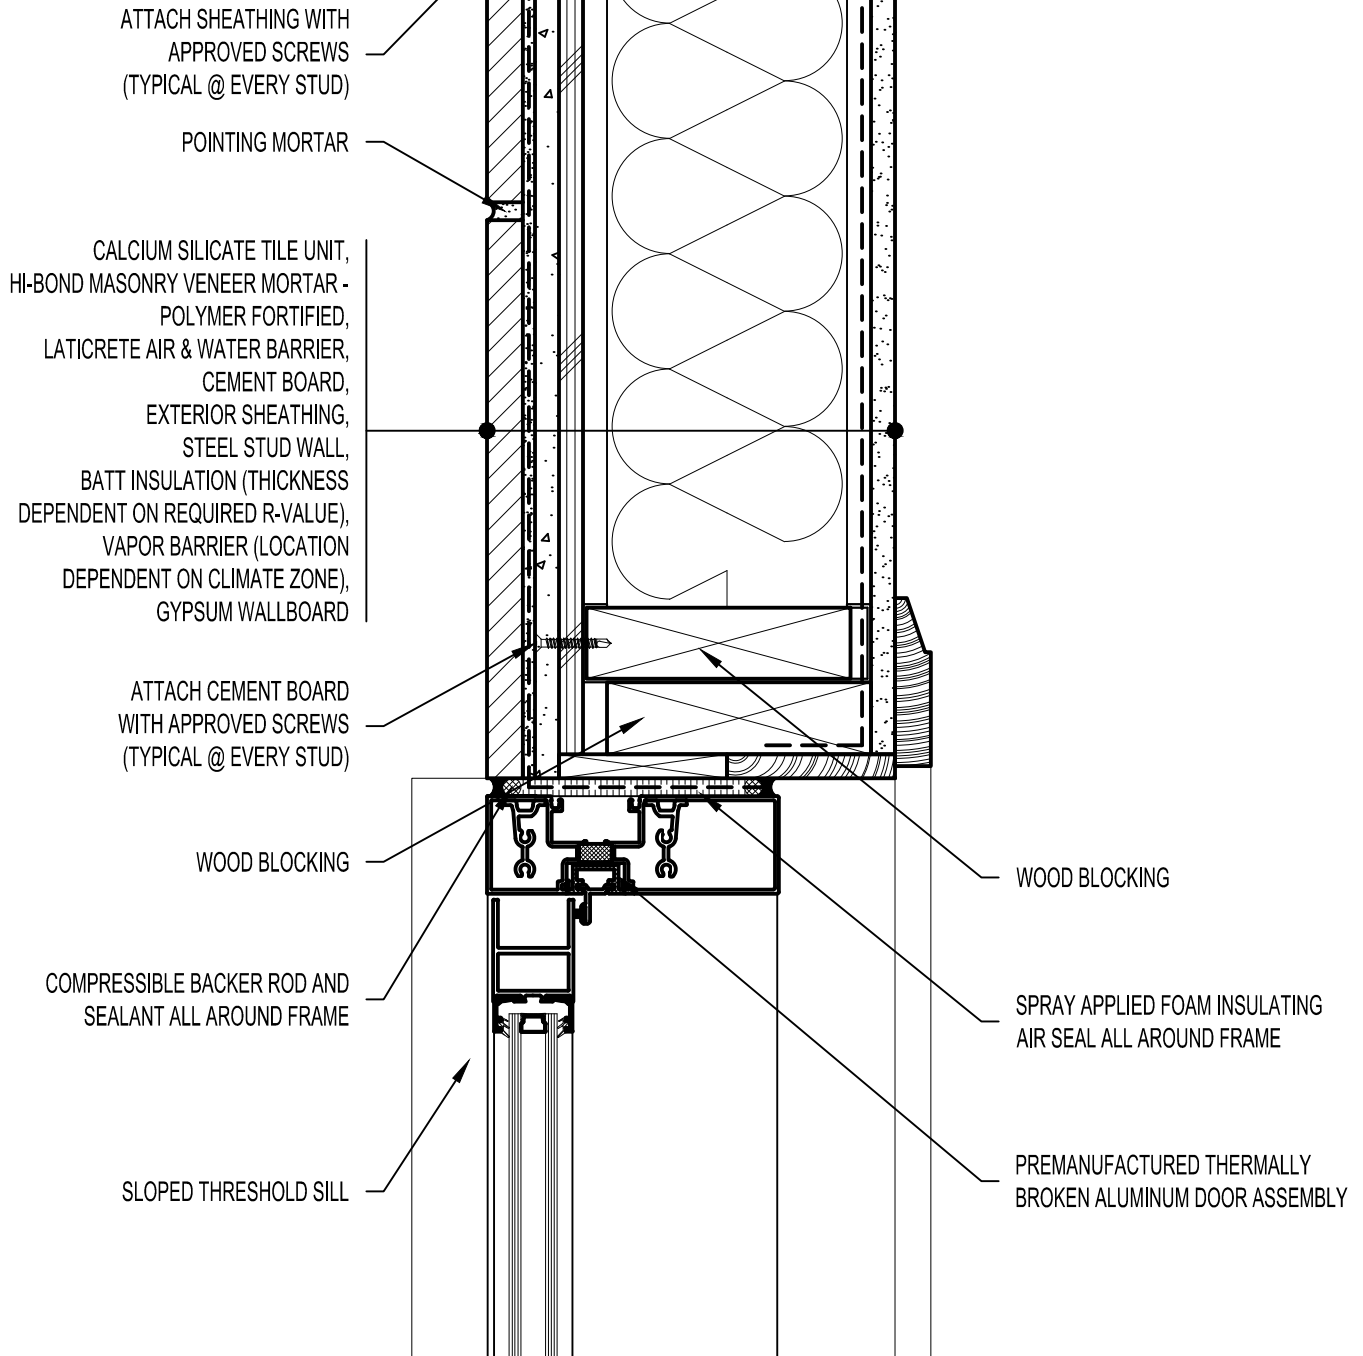

NOTE: REFER TO
DOOR HEAD: SS04SATU060

Arriscraft
Building Stone · Brick · Limestone

ARRISCRAFT-CADD

DETAIL No:

SS04SAT

TITLE:

ALUMINUM DOOR JAMB
(PLAN VIEW)

U070

DATE DRAWN:
03/02/15

SCALE:
3"=1'-0"

DRAWN BY:
TRI