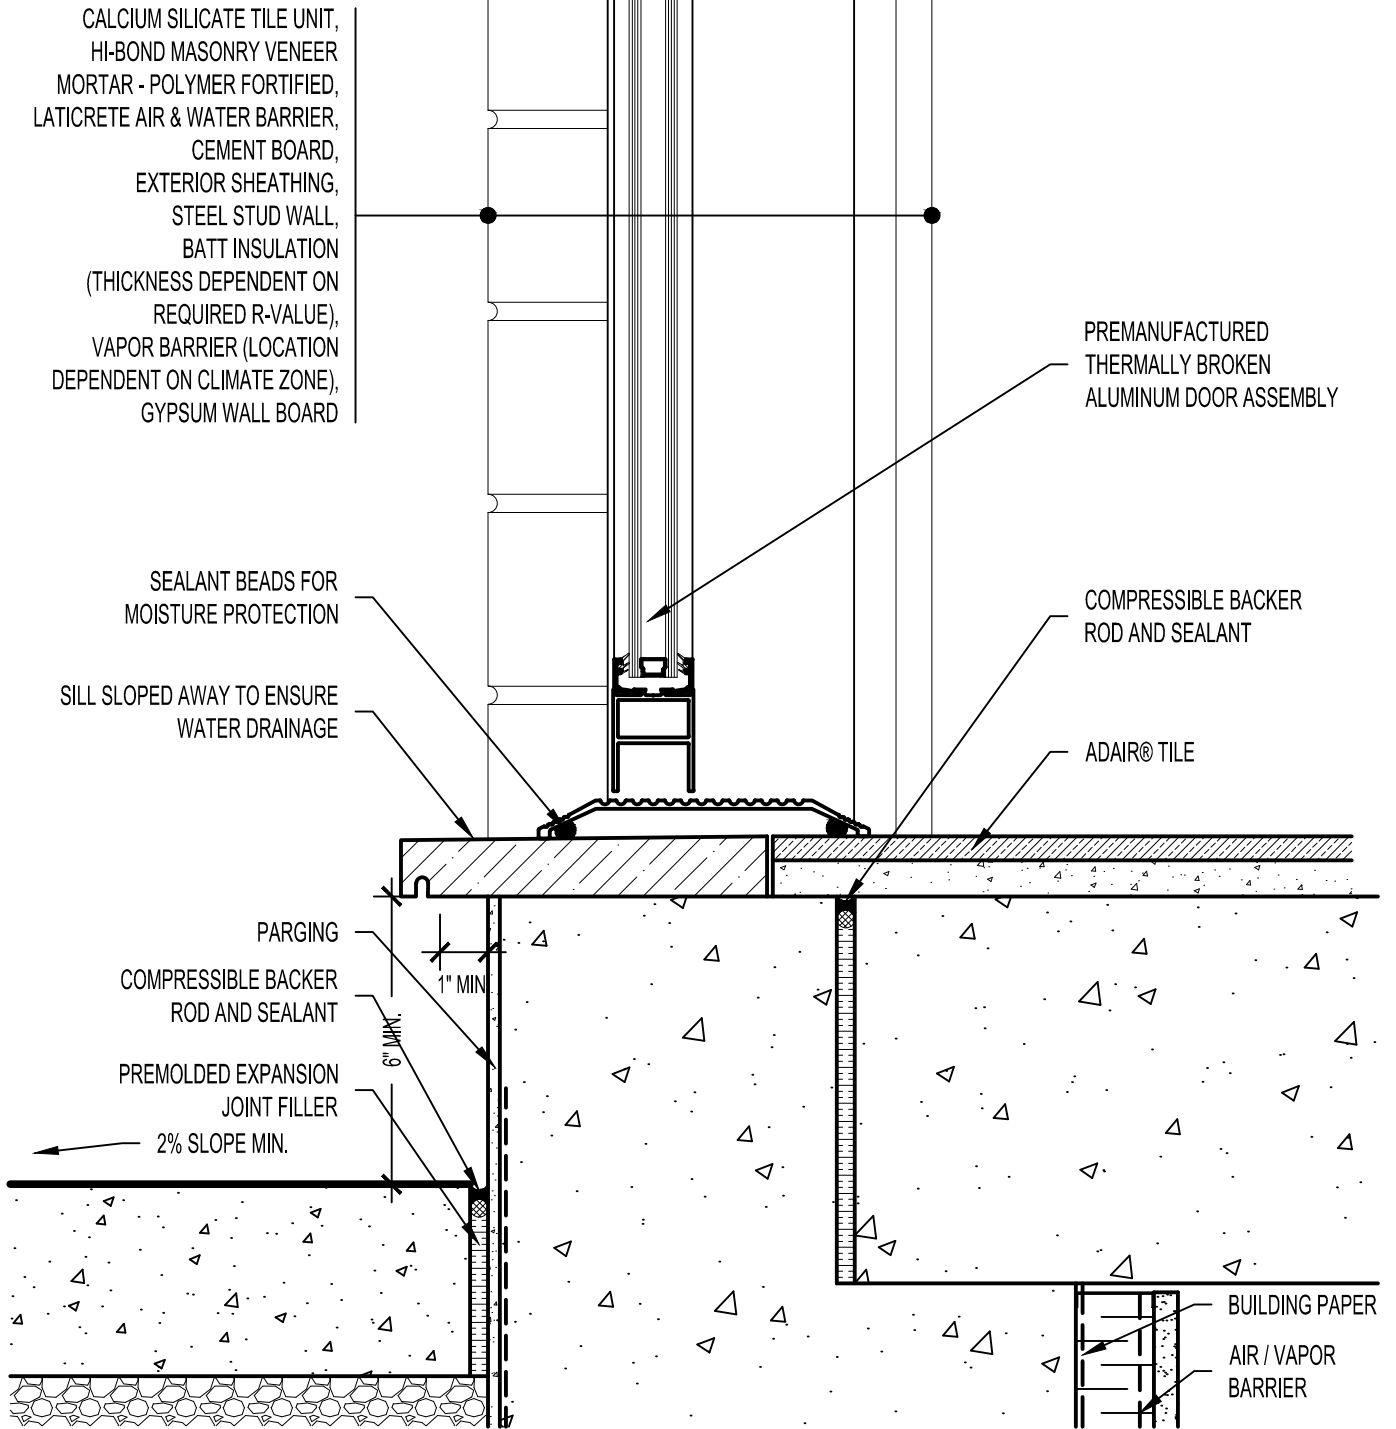

**NOTE:** REFER TO  
 DOOR HEAD: SS04SATU061  
 DOOR JAMB: SS04SATU071

**Arriscraft**  
 Building Stone · Brick · Limestone

**ARRISCRAFT-CADD**

DETAIL No:  
 SS04SAT

TITLE:

THRESHOLD OF DOOR

**U050**

DATE DRAWN:  
 03/02/15

SCALE:  
 3"=1'-0"

DRAWN BY:  
 TRI