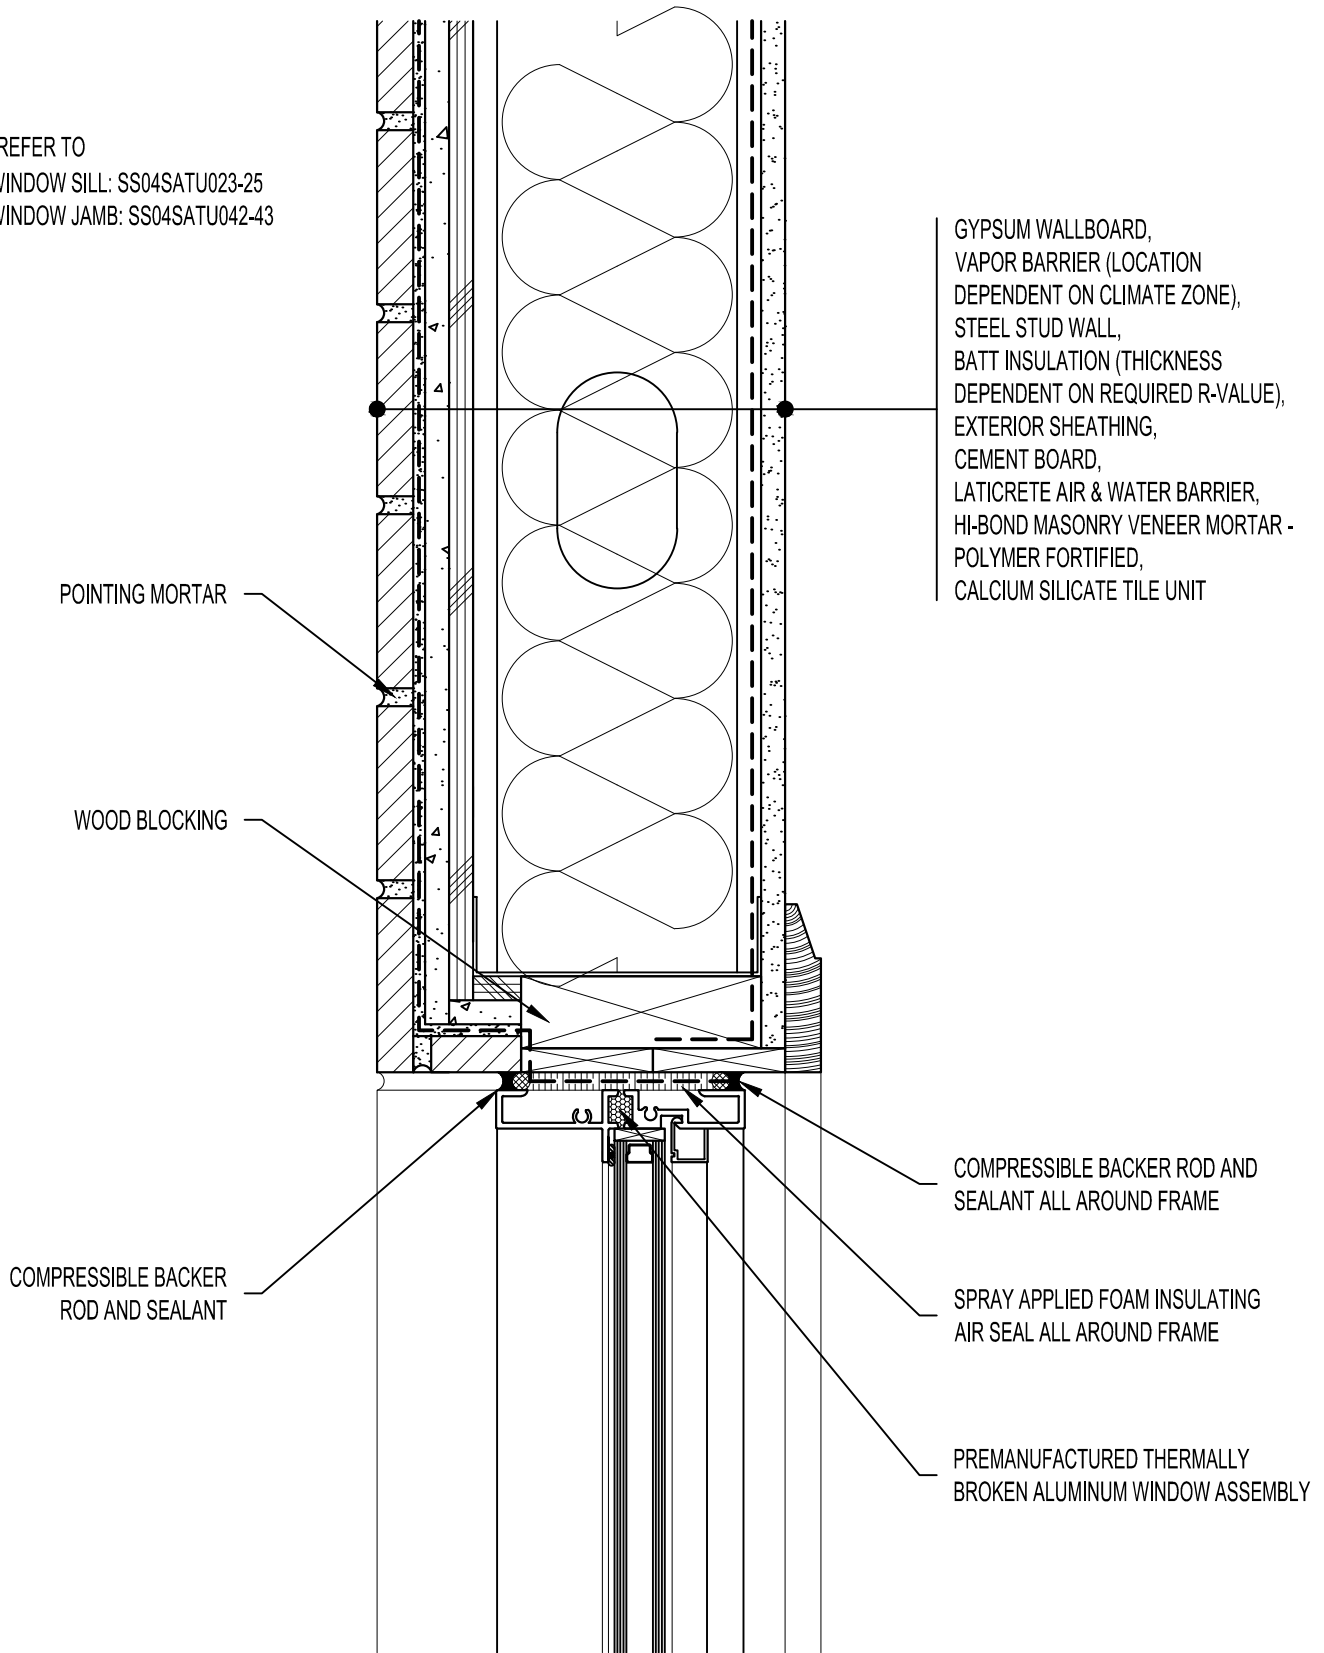

REFER TO
 WINDOW SILL: SS04SATU023-25
 WINDOW JAMB: SS04SATU042-43

Arriscraft
 Building Stone · Brick · Limestone

ARRISCRAFT-CADD

DETAIL No:
 SS04SAT
U031

TITLE:
 ALUMINUM WINDOW HEAD -
 RECESSED WINDOW

DATE DRAWN: 03/02/15	SCALE: 3"=1'-0"	DRAWN BY: TRI
-------------------------	--------------------	------------------