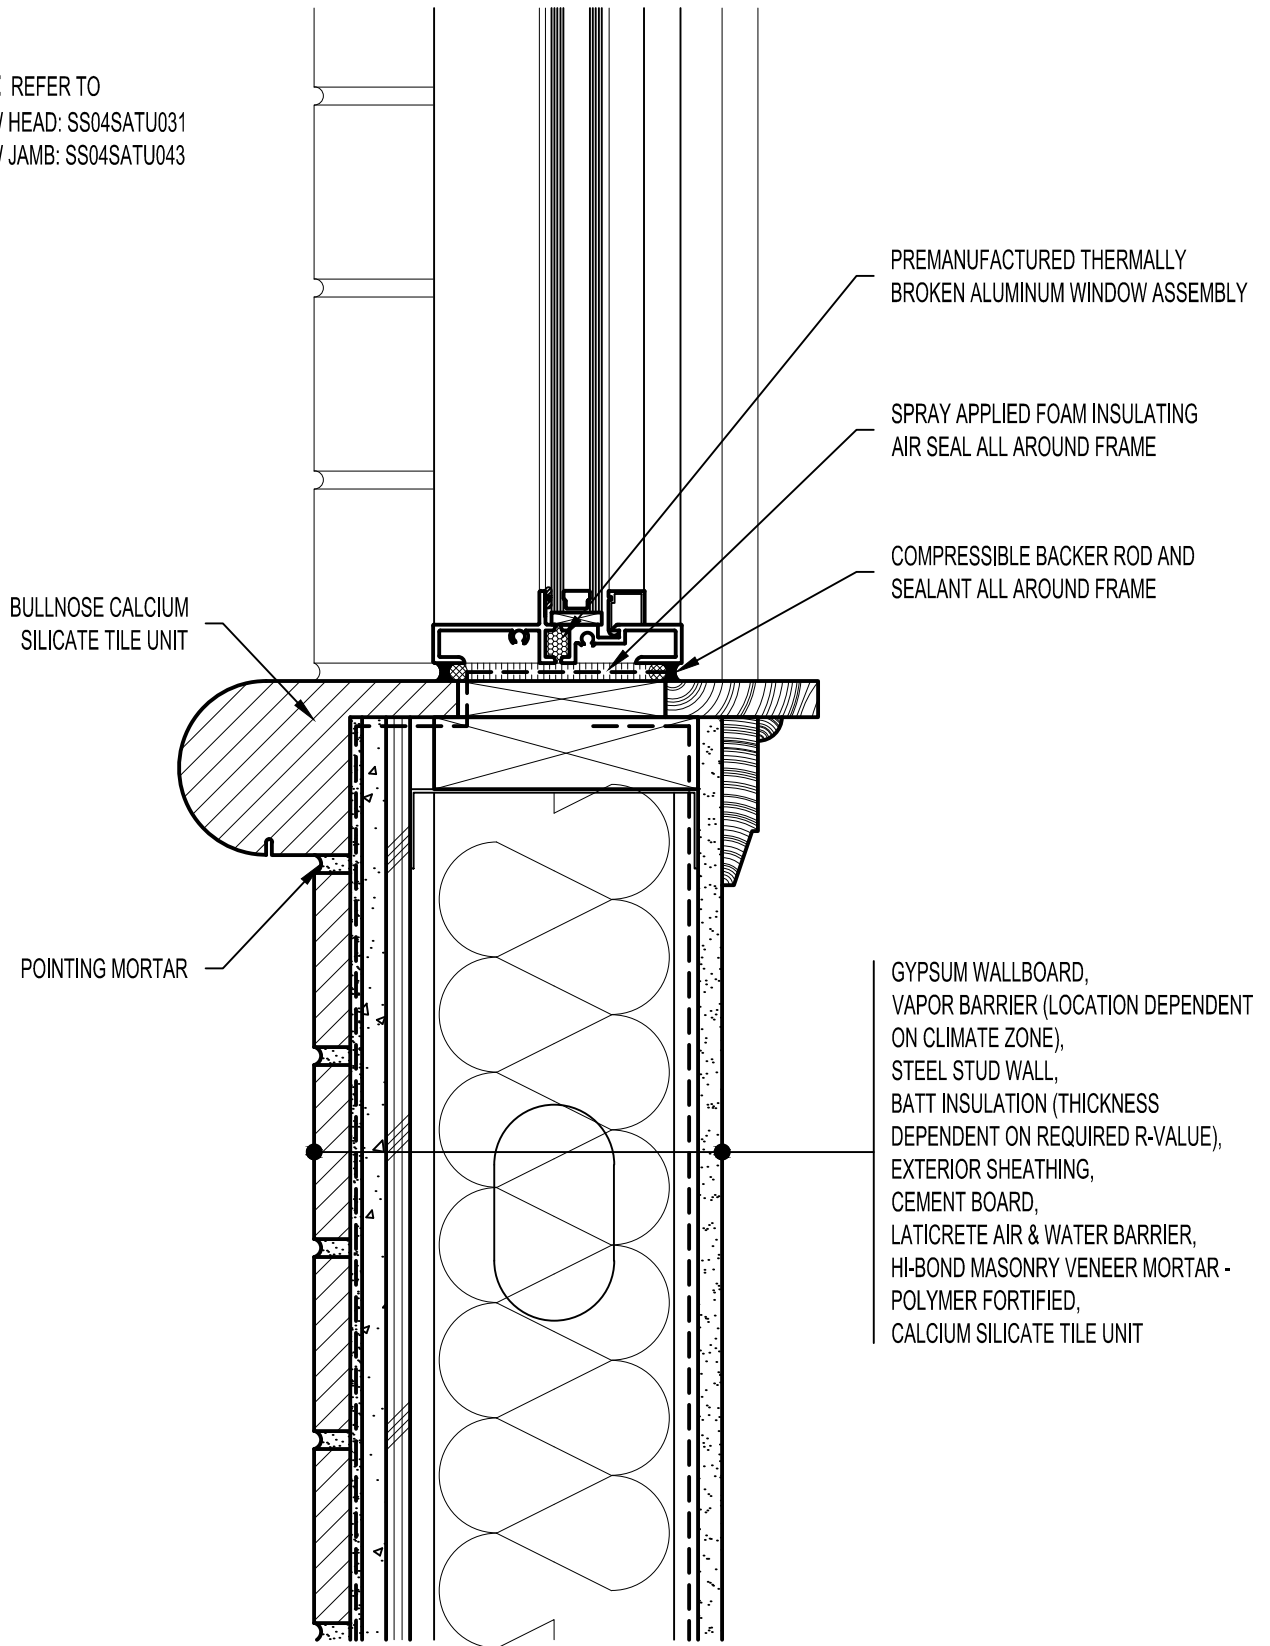

NOTE: REFER TO  
 WINDOW HEAD: SS04SATU031  
 WINDOW JAMB: SS04SATU043

<b>Arriscraft</b> Building Stone · Brick · Limestone		<b>ARRISCRAFT-CADD</b>	DETAIL No: SS04SAT
DATE DRAWN: 03/02/15		SCALE: 3"=1'-0"	TITLE: BULLNOSE WINDOW SILL - RECESSED WINDOW
DRAWN BY: TRI		<b>U024</b>	