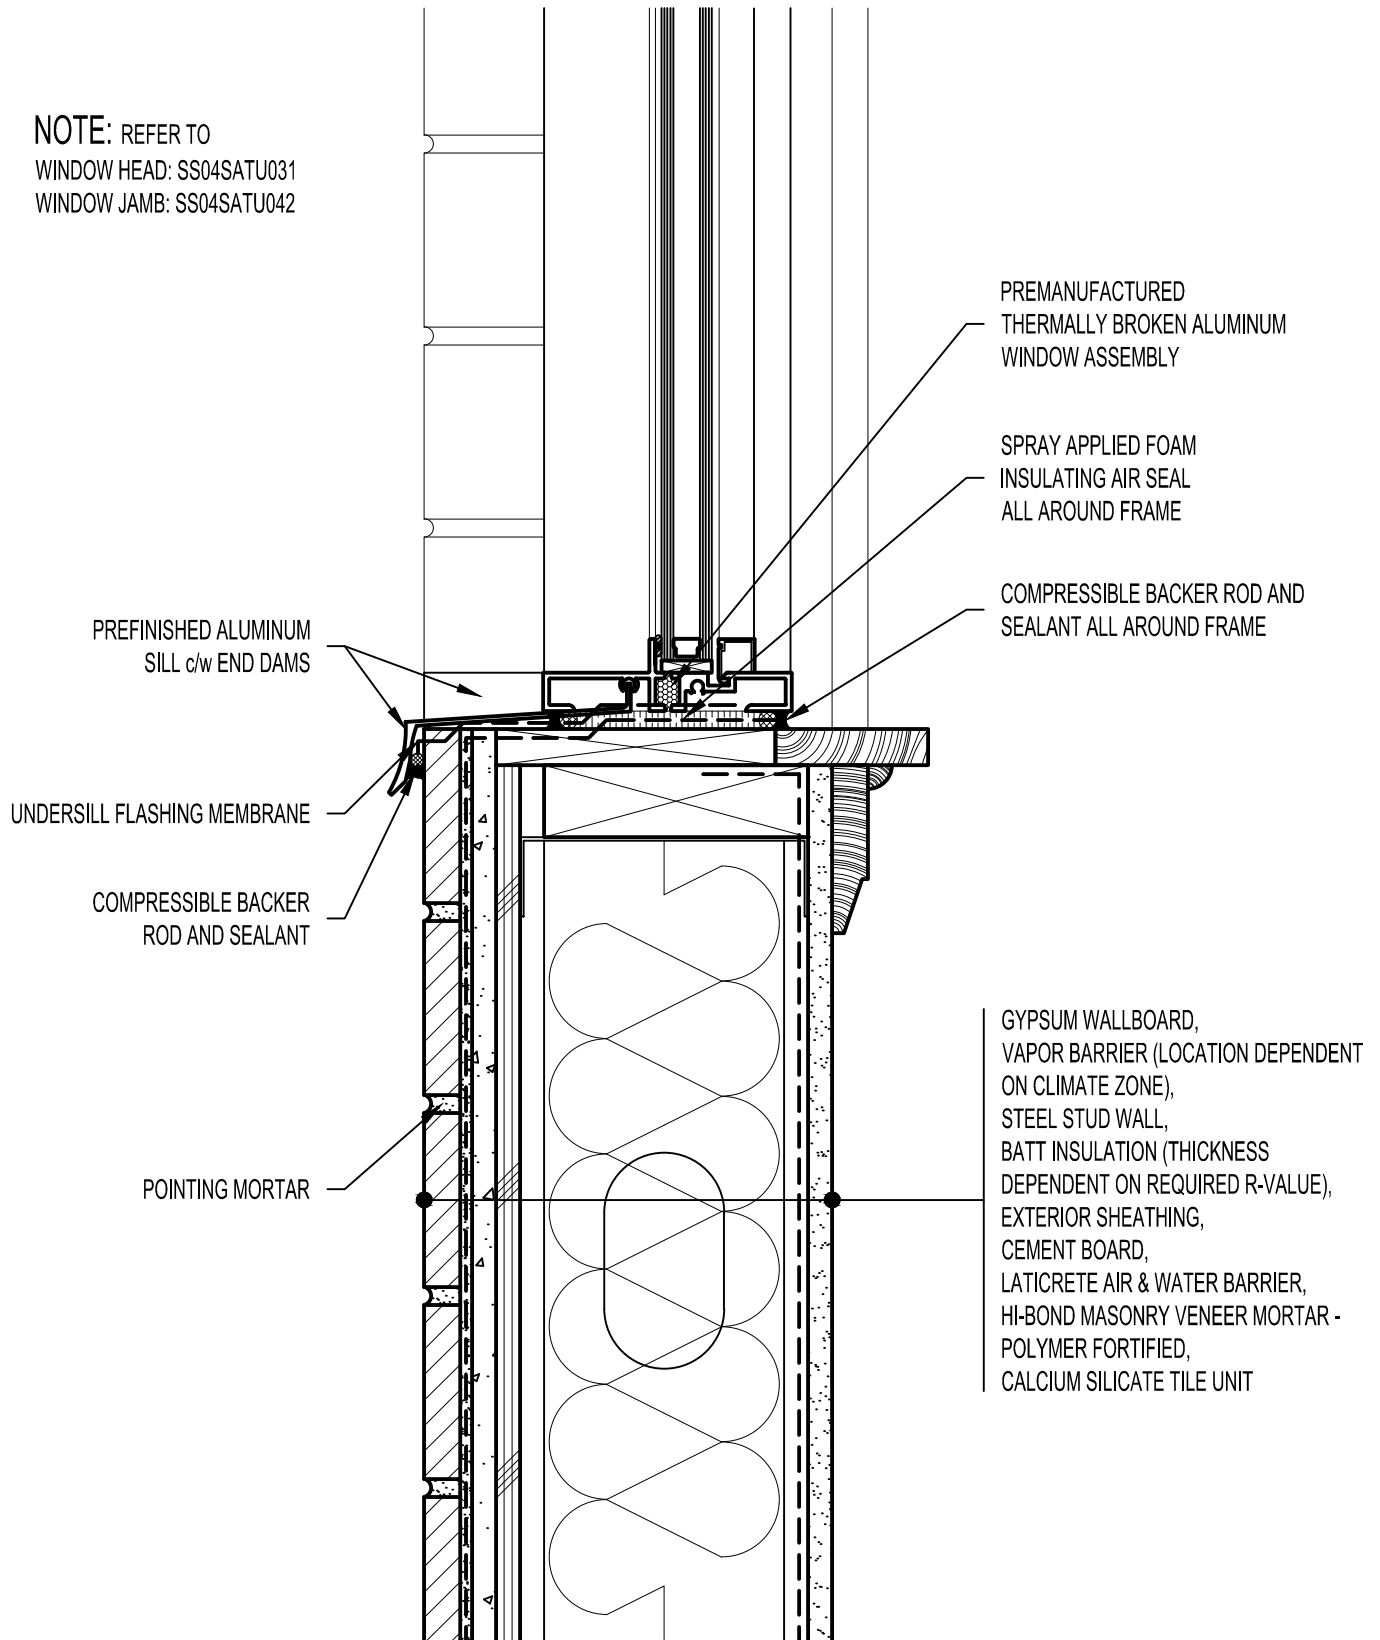

NOTE: REFER TO  
 WINDOW HEAD: SS04SATU031  
 WINDOW JAMB: SS04SATU042

**Arriscraft**  
 Building Stone · Brick · Limestone

**ARRISCRAFT-CADD**

DETAIL No:

SS04SAT

TITLE:

ALUMINUM WINDOW SILL -  
 RECESSED WINDOW

**U023**

DATE DRAWN:  
 03/02/15

SCALE:  
 3"=1'-0"

DRAWN BY:  
 TRI