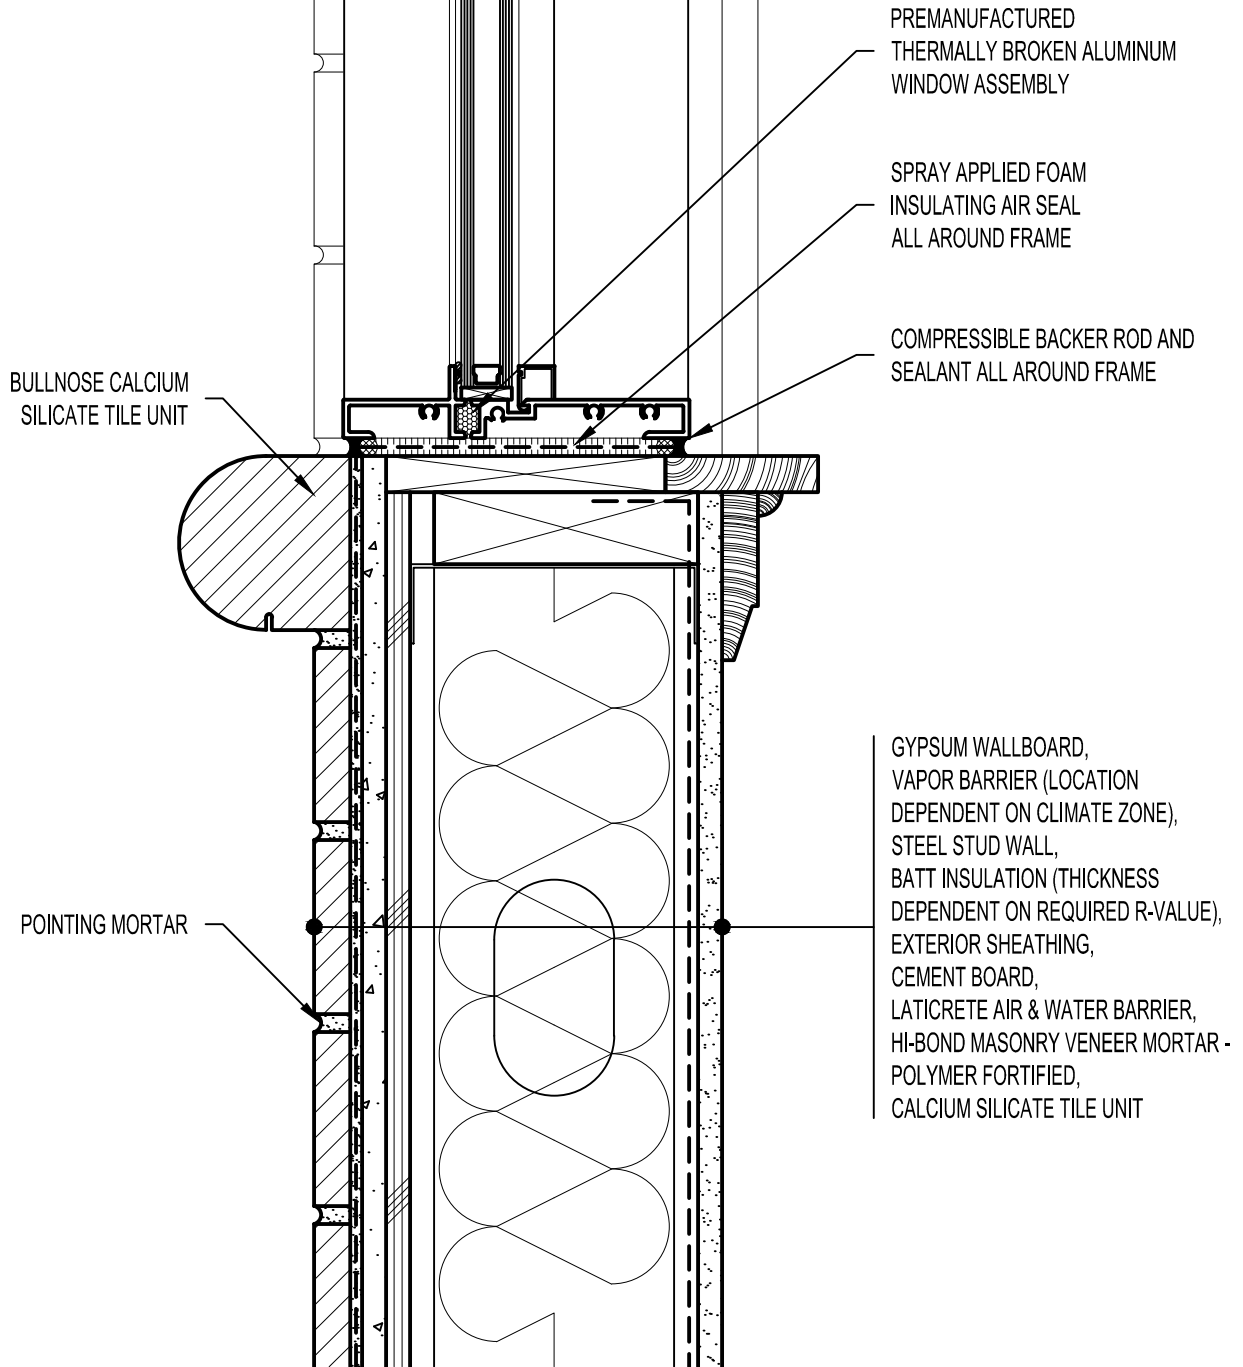

NOTE: REFER TO  
 WINDOW HEAD: SS04SATU030  
 WINDOW JAMB: SS04SATU041

**Arriscraft**  
 Building Stone · Brick · Limestone

**ARRISCRAFT-CADD**

DETAIL No:

SS04SAT

TITLE:

BULLNOSE WINDOW SILL

**U021**

DATE DRAWN:  
03/02/15

SCALE:  
3"=1'-0"

DRAWN BY:  
TRI