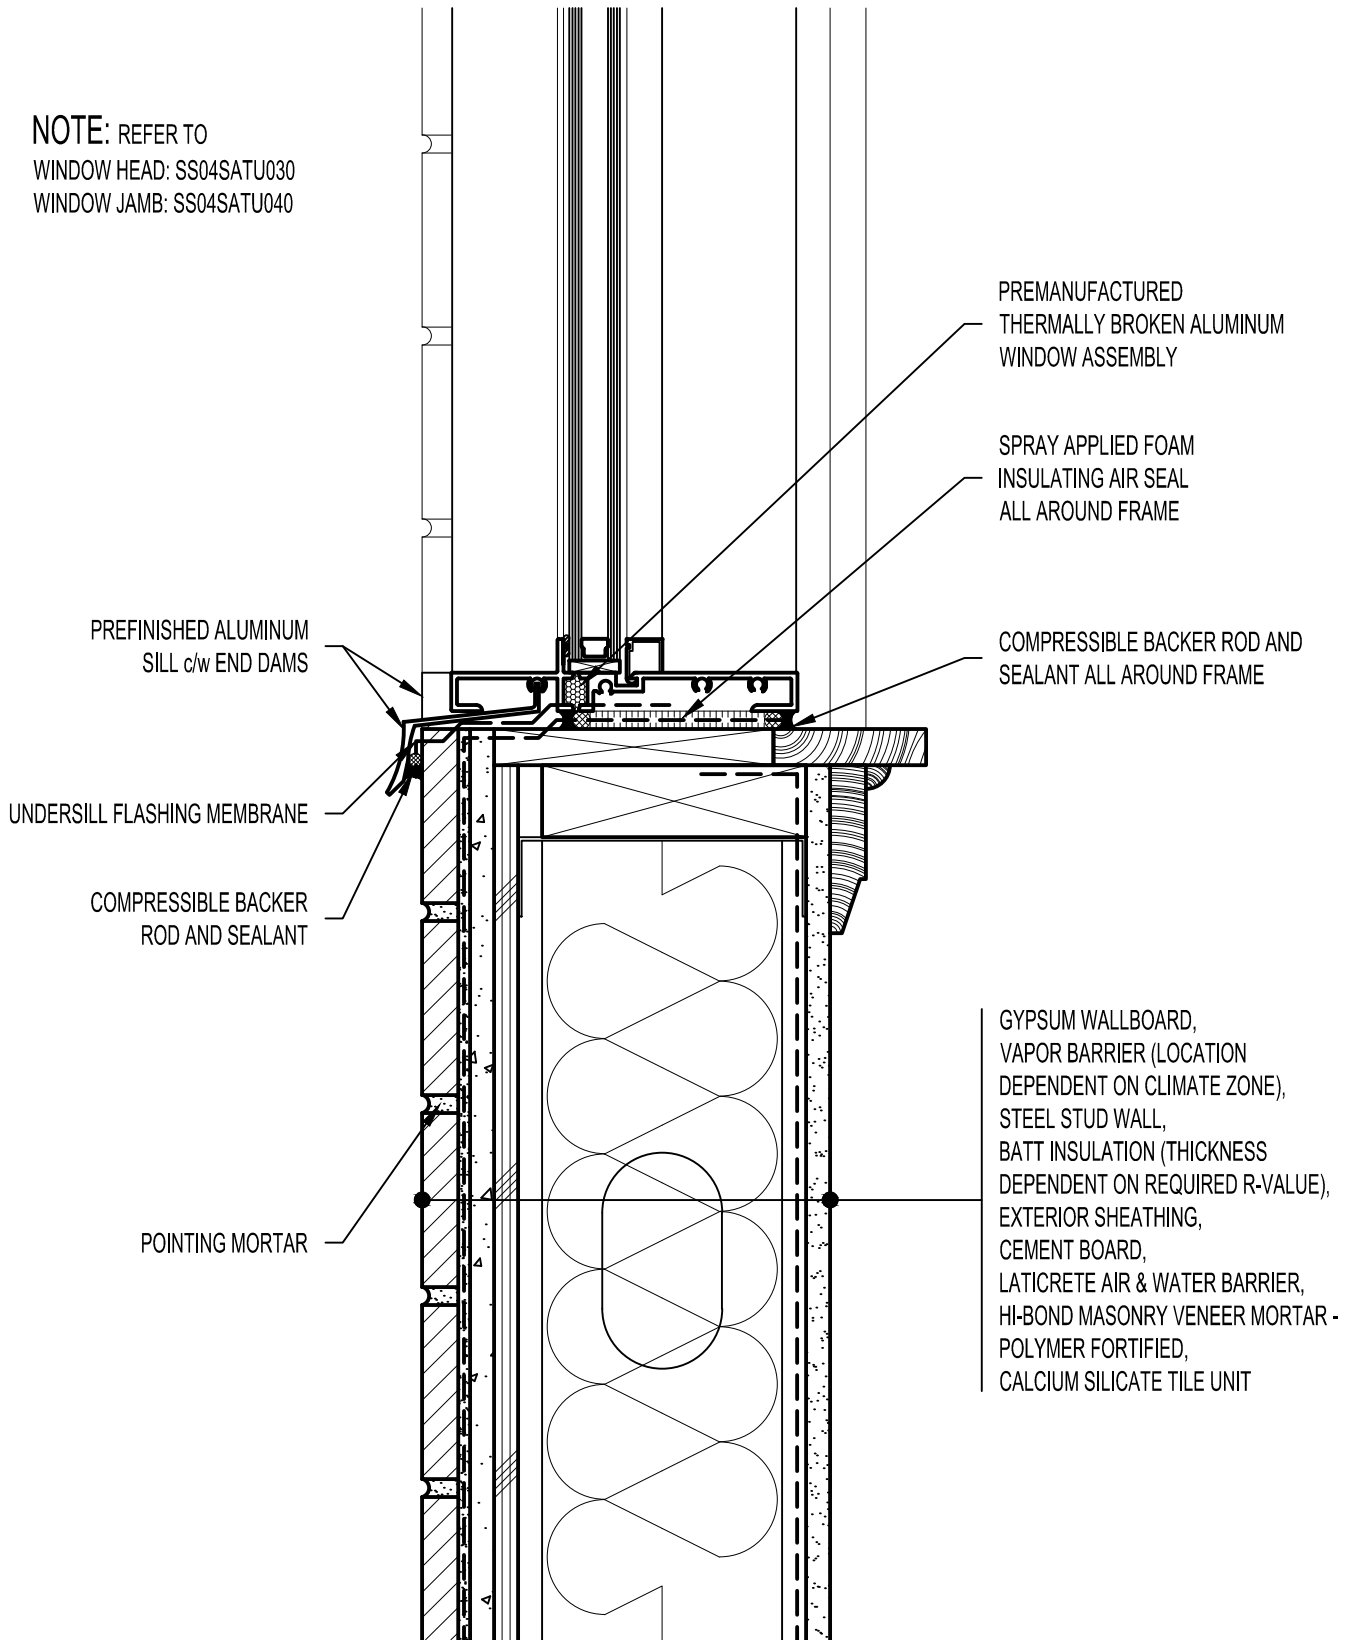

NOTE: REFER TO  
 WINDOW HEAD: SS04SATU030  
 WINDOW JAMB: SS04SATU040

**Arriscraft**  
 Building Stone · Brick · Limestone

**ARRISCRAFT-CADD**

DETAIL No:

SS04SAT

TITLE:

ALUMINUM WINDOW SILL

**U020**

DATE DRAWN:  
03/02/15

SCALE:  
3"=1'-0"

DRAWN BY:  
TRI