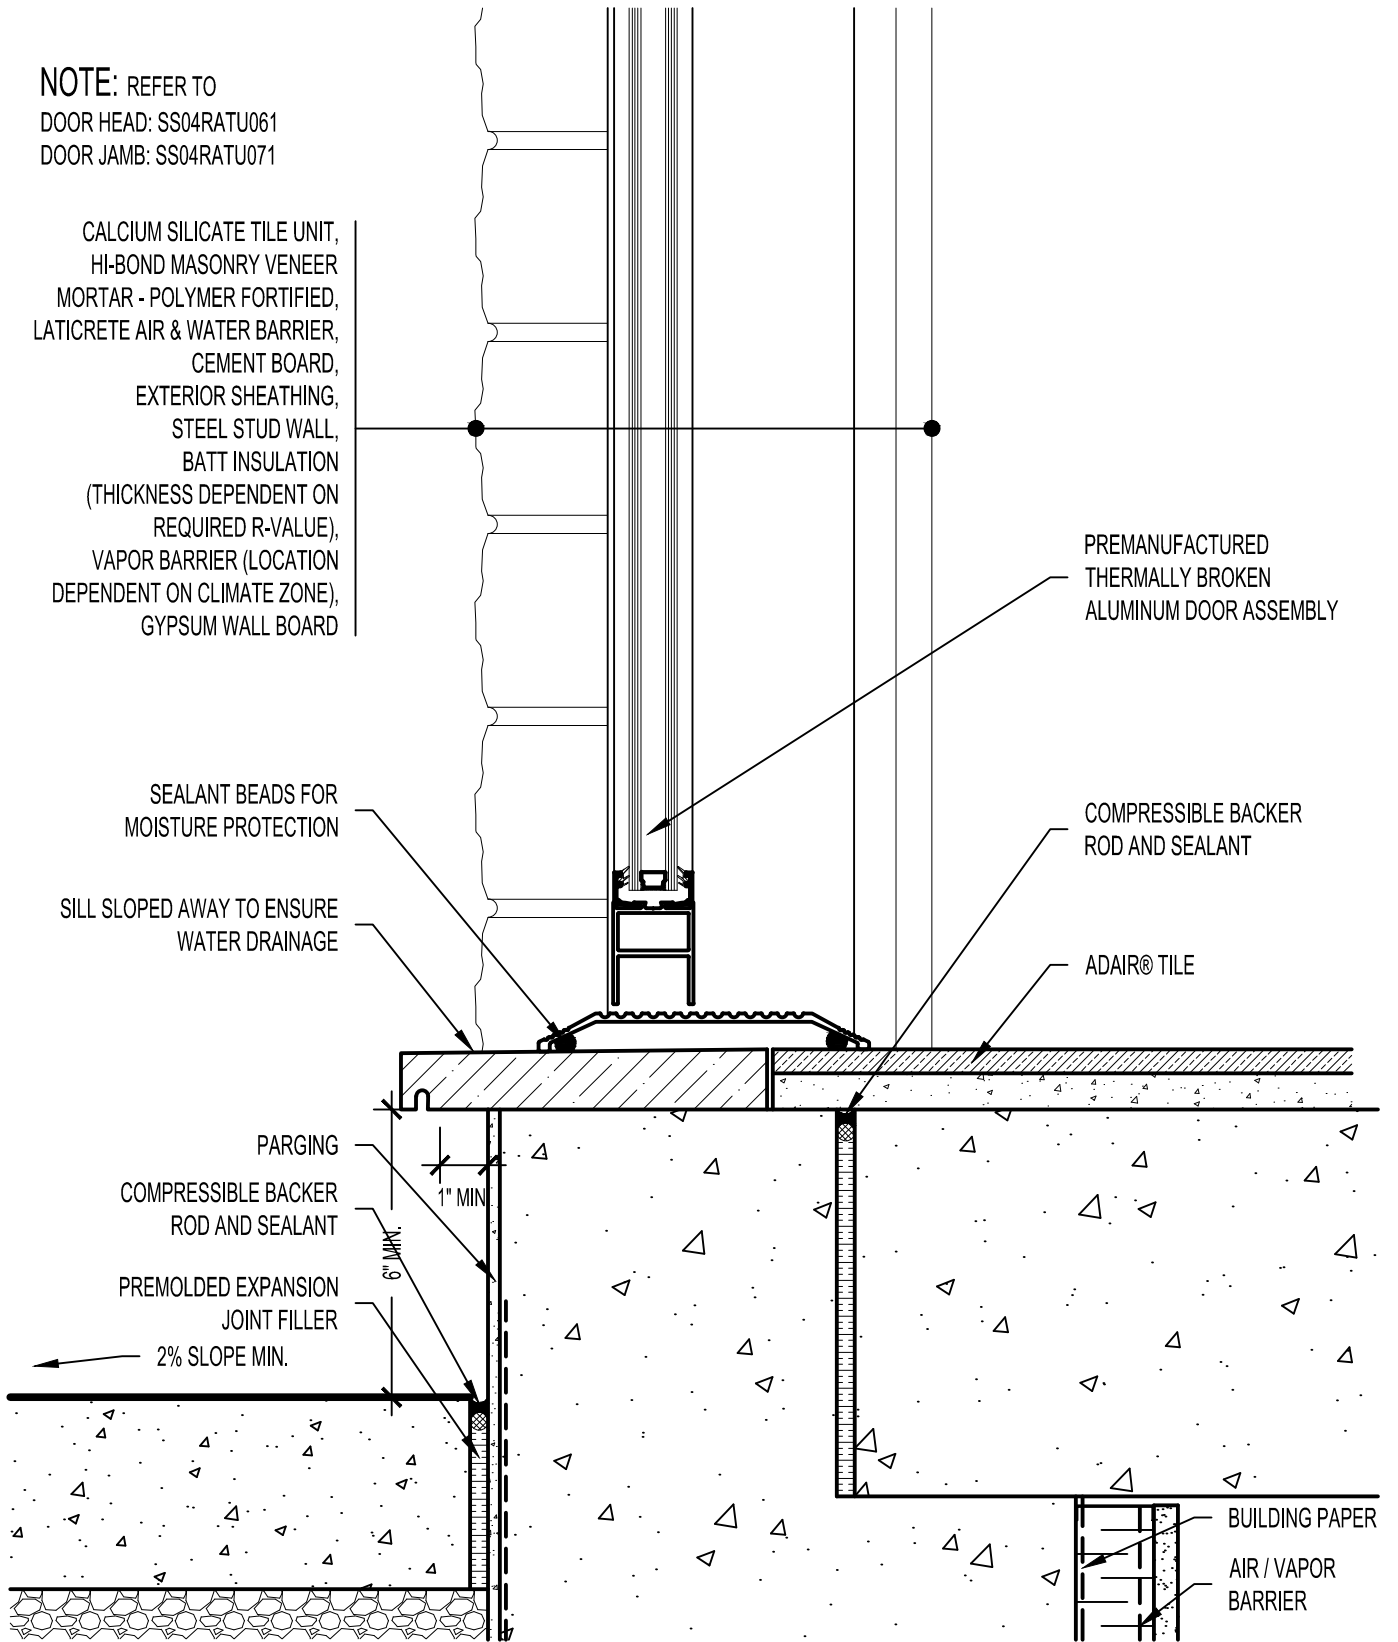

NOTE: REFER TO
 DOOR HEAD: SS04RATU061
 DOOR JAMB: SS04RATU071

Arriscraft
 Building Stone · Brick · Limestone

ARRISCRAFT-CADD

DETAIL No:
 SS04RAT

TITLE:

THRESHOLD OF DOOR

U050

DATE DRAWN:
 03/02/15

SCALE:
 3"=1'-0"

DRAWN BY:
 TRI