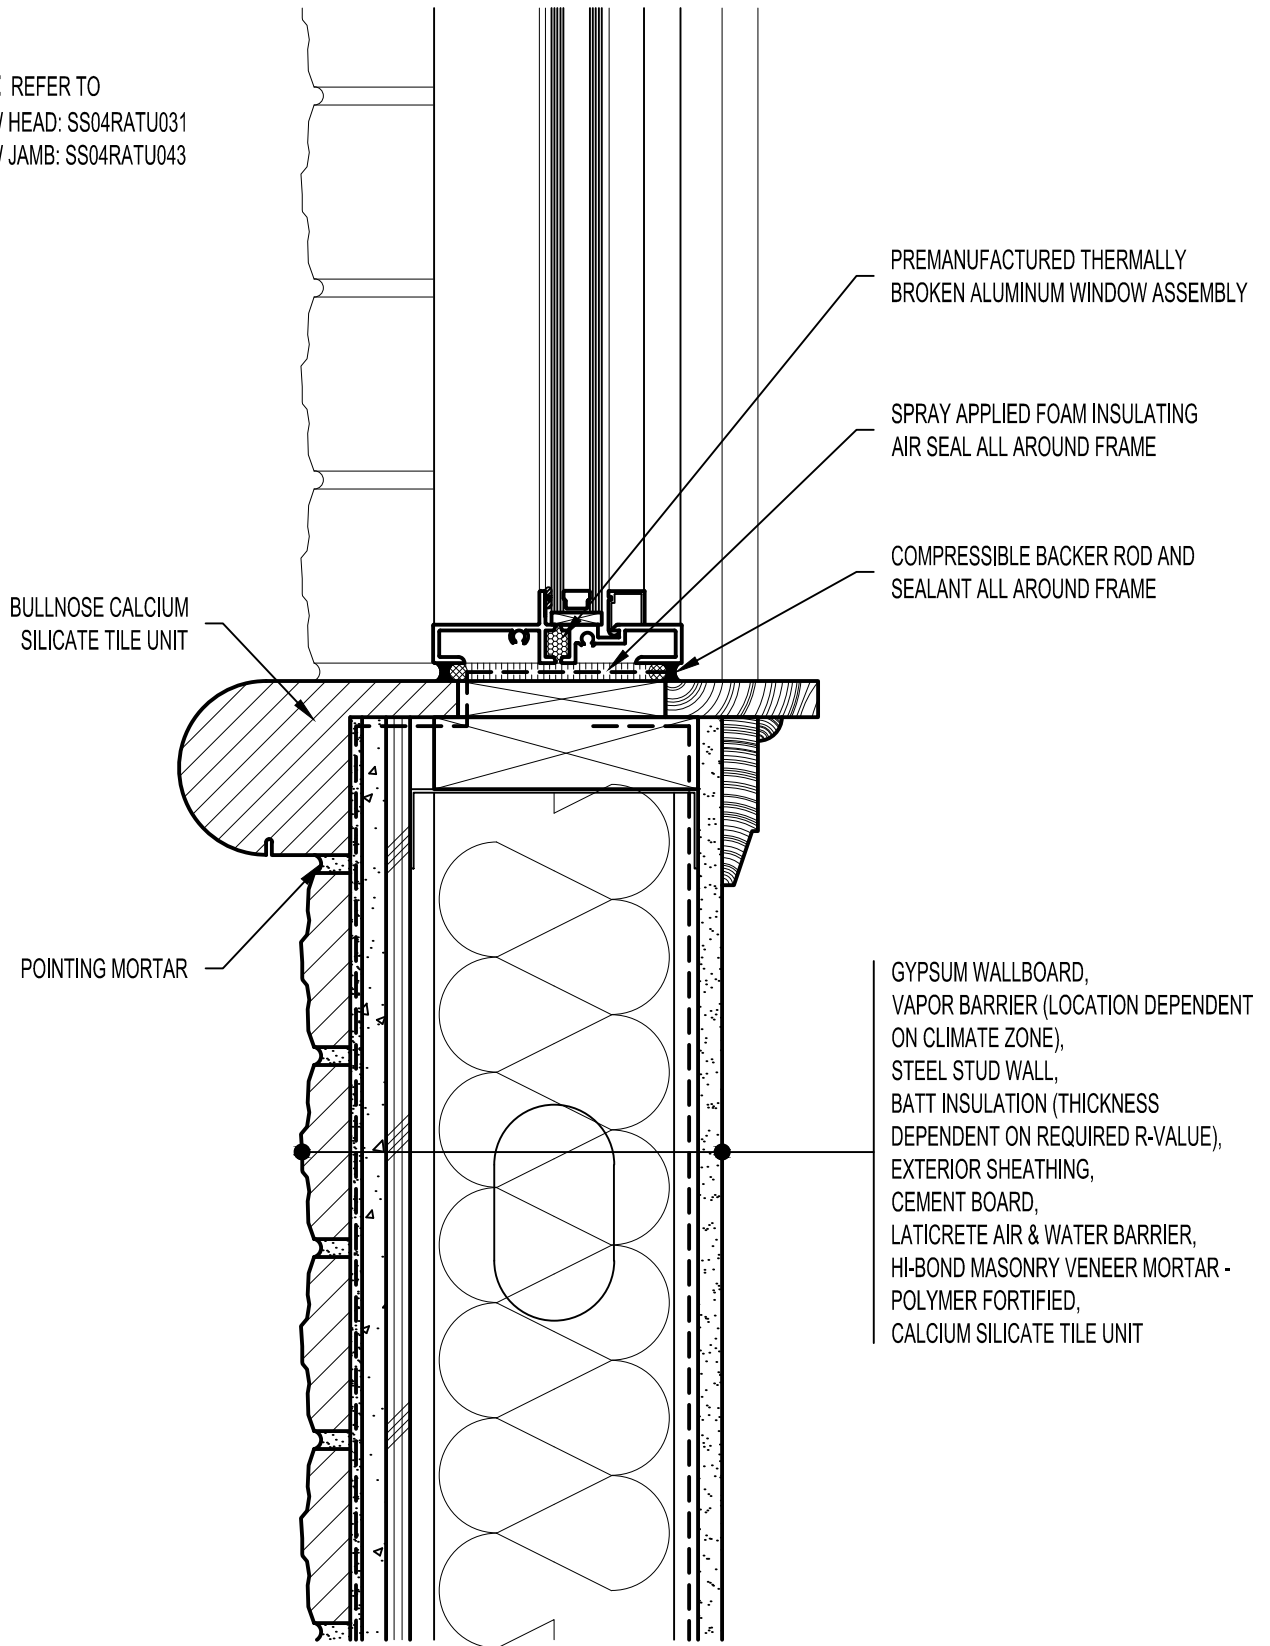

NOTE: REFER TO
 WINDOW HEAD: SS04RATU031
 WINDOW JAMB: SS04RATU043

Arriscraft
 Building Stone · Brick · Limestone

ARRISCRAFT-CADD

DETAIL No:

SS04RAT

TITLE:

BULLNOSE WINDOW SILL -
 RECESSED WINDOW

U024

DATE DRAWN:
 03/02/15

SCALE:
 3"=1'-0"

DRAWN BY:
 TRI