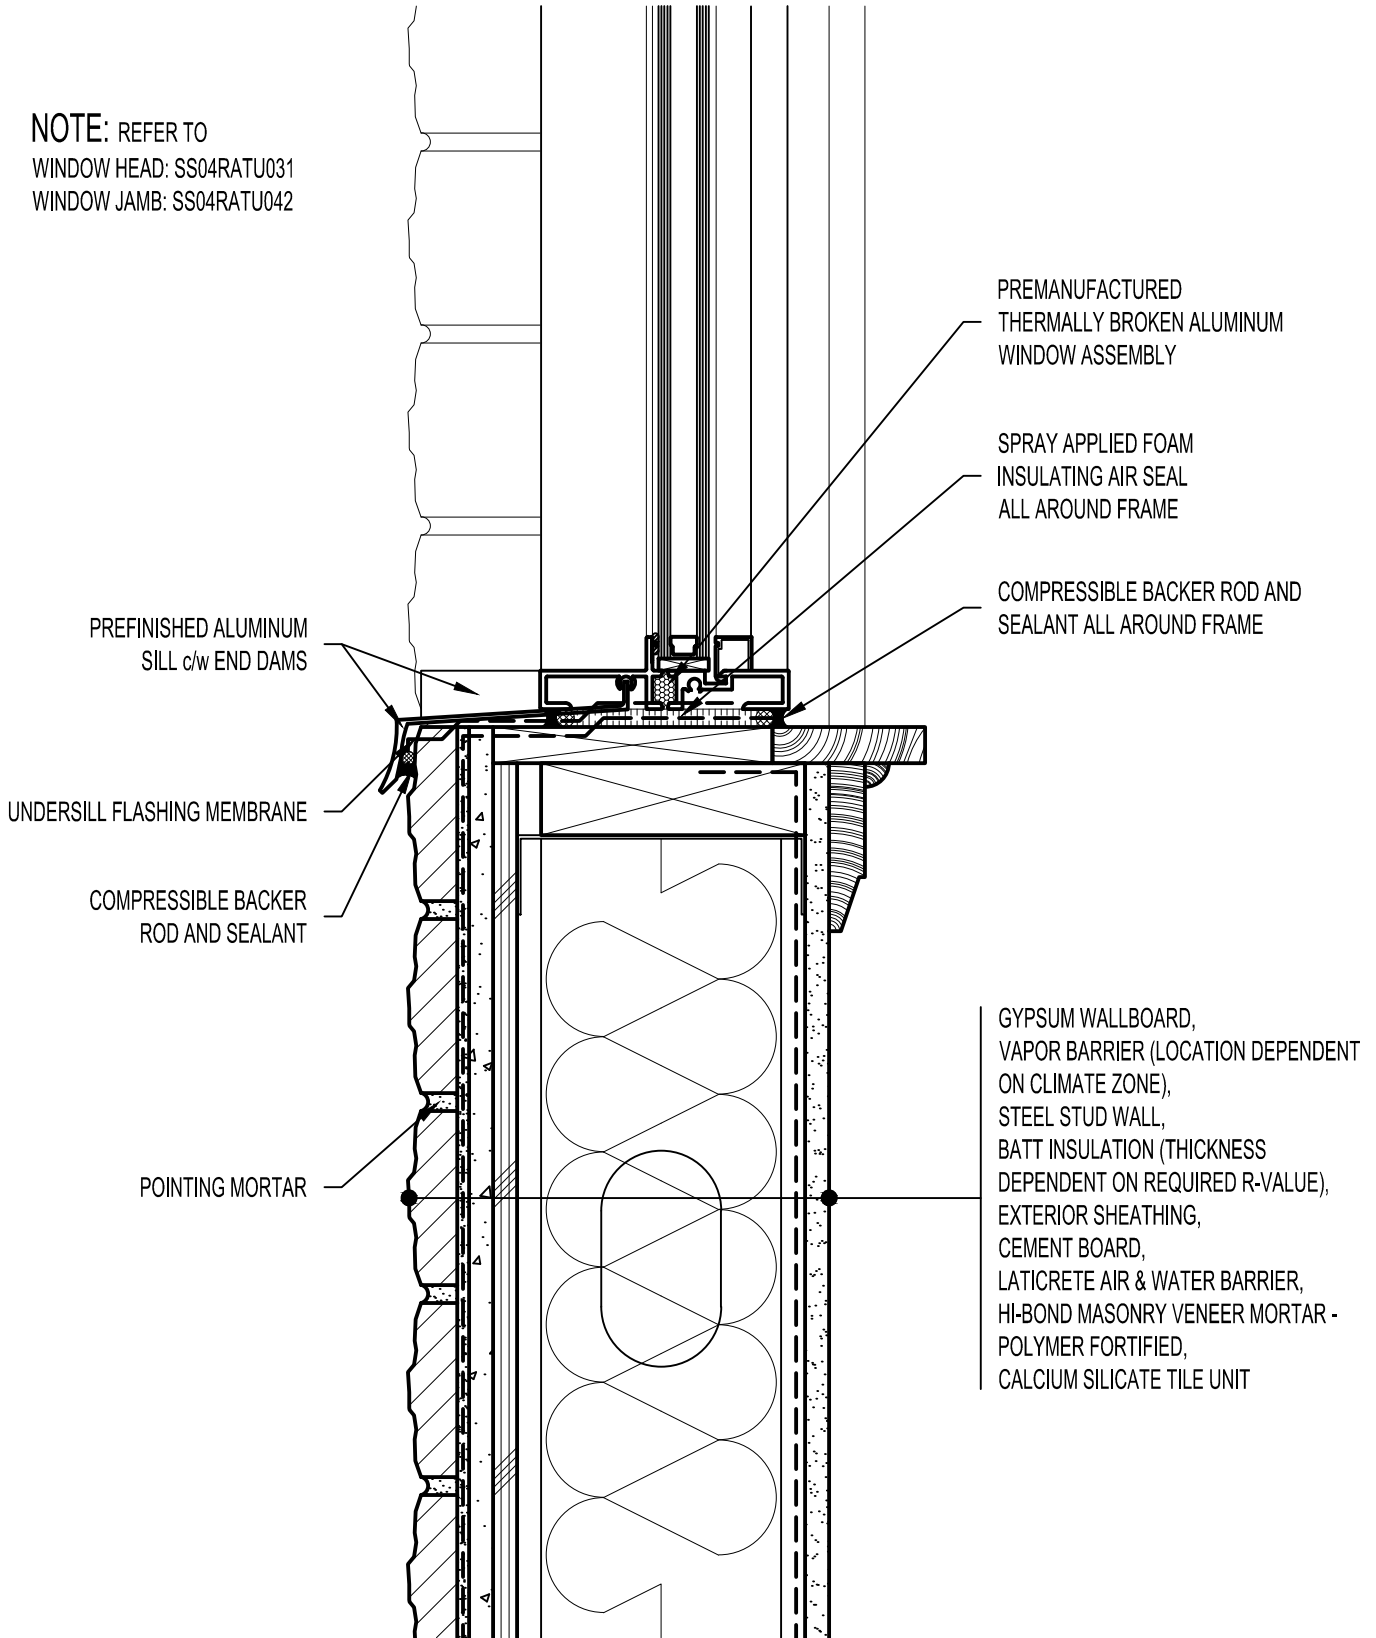

NOTE: REFER TO  
 WINDOW HEAD: SS04RATU031  
 WINDOW JAMB: SS04RATU042

**Arriscraft**  
 Building Stone · Brick · Limestone

**ARRISCRAFT-CADD**

DETAIL No:

SS04RAT

TITLE:

ALUMINUM WINDOW SILL -  
 RECESSED WINDOW

**U023**

DATE DRAWN:  
 03/02/15

SCALE:  
 3"=1'-0"

DRAWN BY:  
 TRI