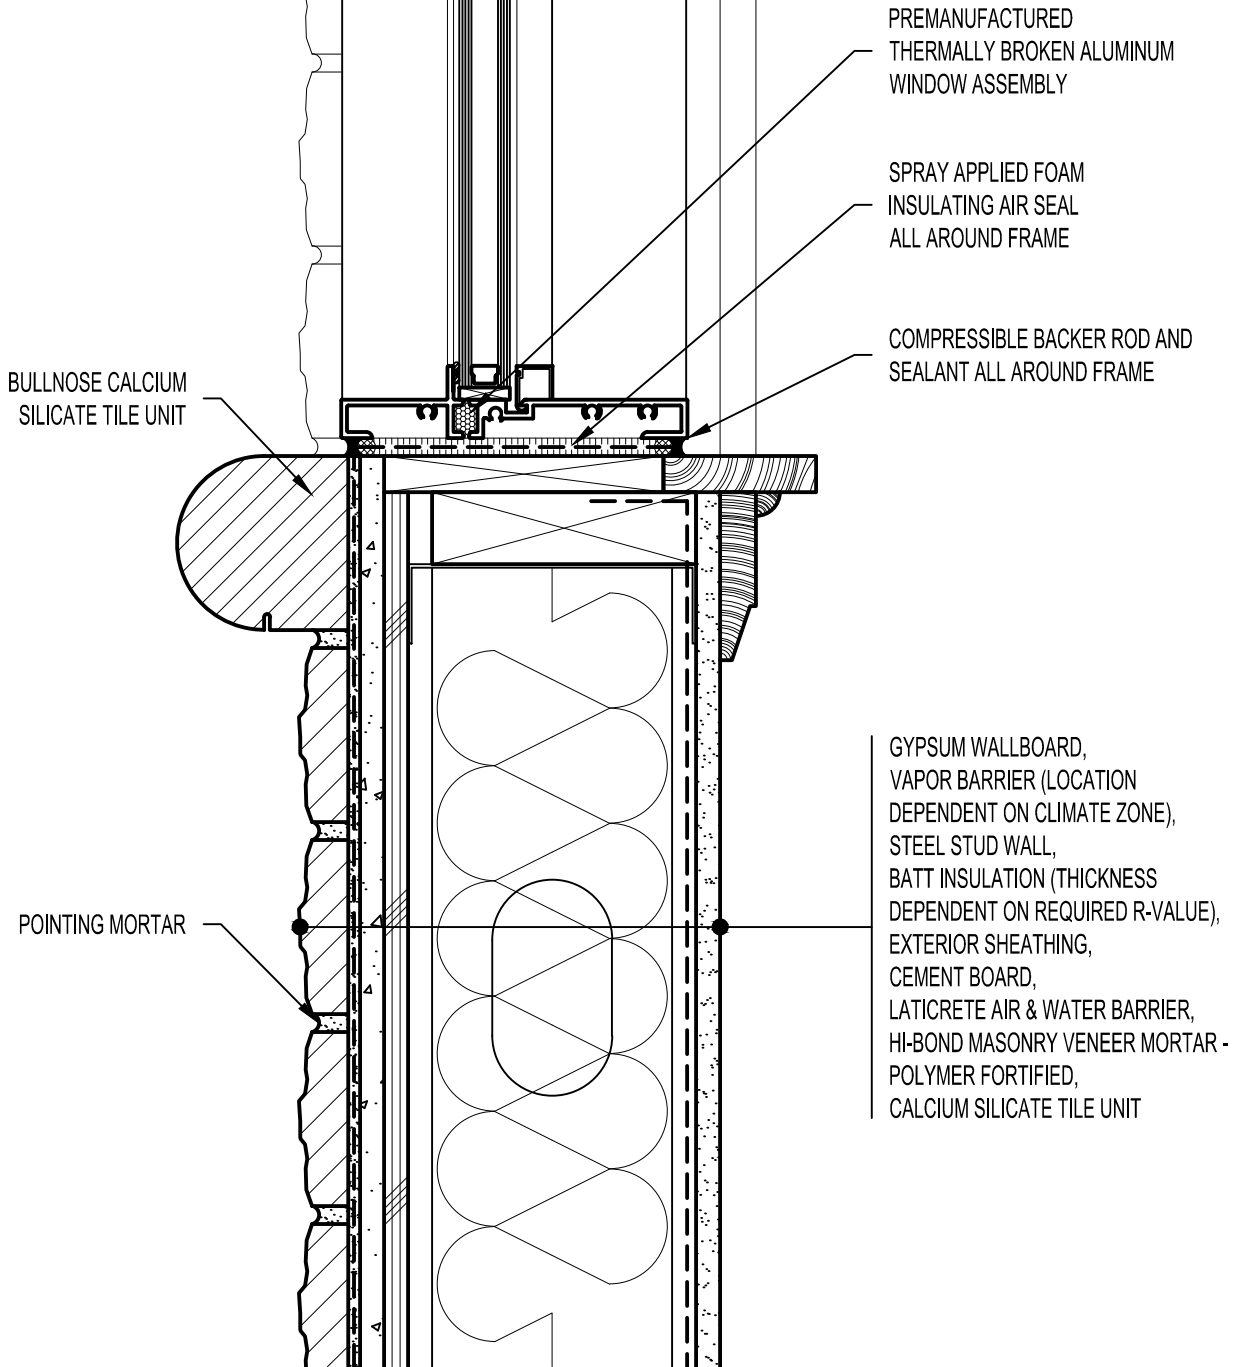

NOTE: REFER TO
 WINDOW HEAD: SS04RATU030
 WINDOW JAMB: SS04RATU041

Arriscraft
 Building Stone · Brick · Limestone

ARRISCRAFT-CADD

DETAIL No:

SS04RAT

TITLE:

BULLNOSE WINDOW SILL

U021

DATE DRAWN:
03/02/15

SCALE:
3"=1'-0"

DRAWN BY:
TRI