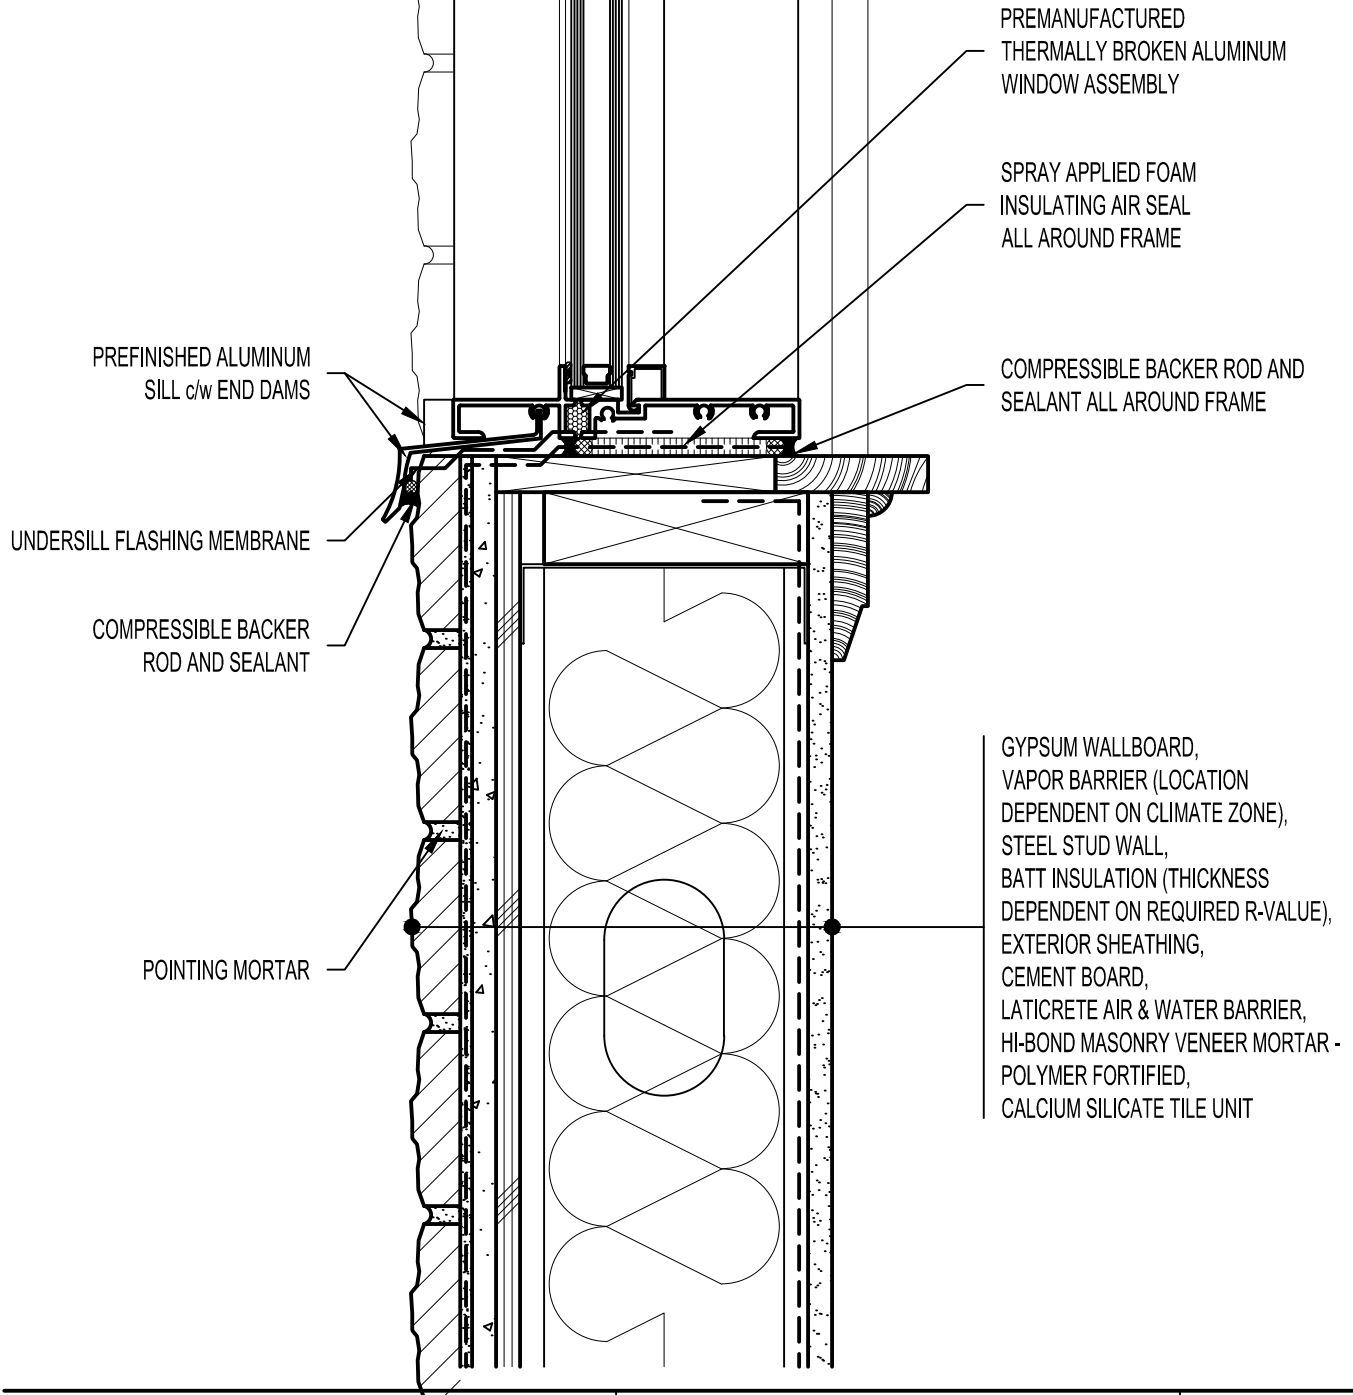

NOTE: REFER TO
 WINDOW HEAD: SS04RATU030
 WINDOW JAMB: SS04RATU040

Arriscraft
 Building Stone · Brick · Limestone

ARRISCRAFT-CADD

DETAIL No:

SS04RAT

TITLE:

ALUMINUM WINDOW SILL

U020

DATE DRAWN:
03/02/15

SCALE:
3"=1'-0"

DRAWN BY:
TRI