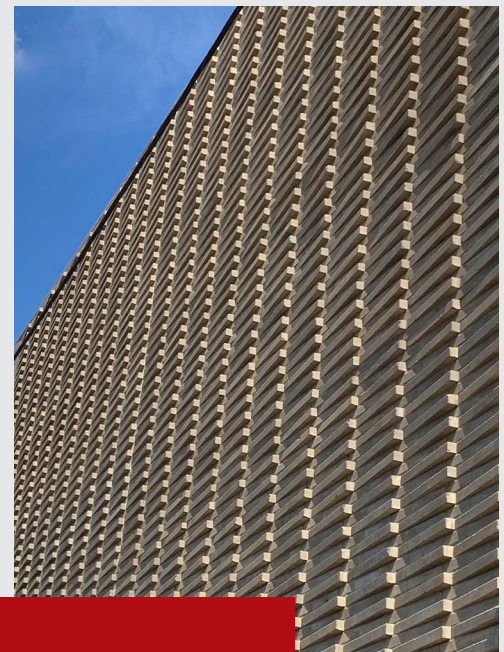

Architectural Linear Series Brick

This long, elegant brick, with rugged appeal features a weathered finish that is ideal for modern designs. Adding to the unique look of this brick, the lengths are random, with the longest bricks extending to 23-5/8"

Midnight Grey

Midnight Grey

Charcoal

Charcoal

Architectural Linear Series Brick Cambridge, Ontario Plant

The unique weathered appearance of Architectural Linear Series Brick is complemented by four distinctive colors: Charcoal, Midnight Grey, Obsidian and Opal.

LS23 2-3/8" x random (up to 23-5/8") x 3-3/4"

PRO TIP:

Change things up by reversing all or some of the bricks in the wall. Or get more creative and add dramatic new effects by adding unique designs. As simple or as intricate as you want, Architectural Linear Series Brick offers the flexibility you need.

Architectural Linear Series Brick

Fort Valley, Georgia Plant

Our Fort Valley, Georgia plant offers five unique colors: Burnt Umber, Cedar Woods, Chateau Brown, Harbor Gray, White Pearl

ALSB23 2-1/8" x random (up to 23-5/8") x 3-3/4"