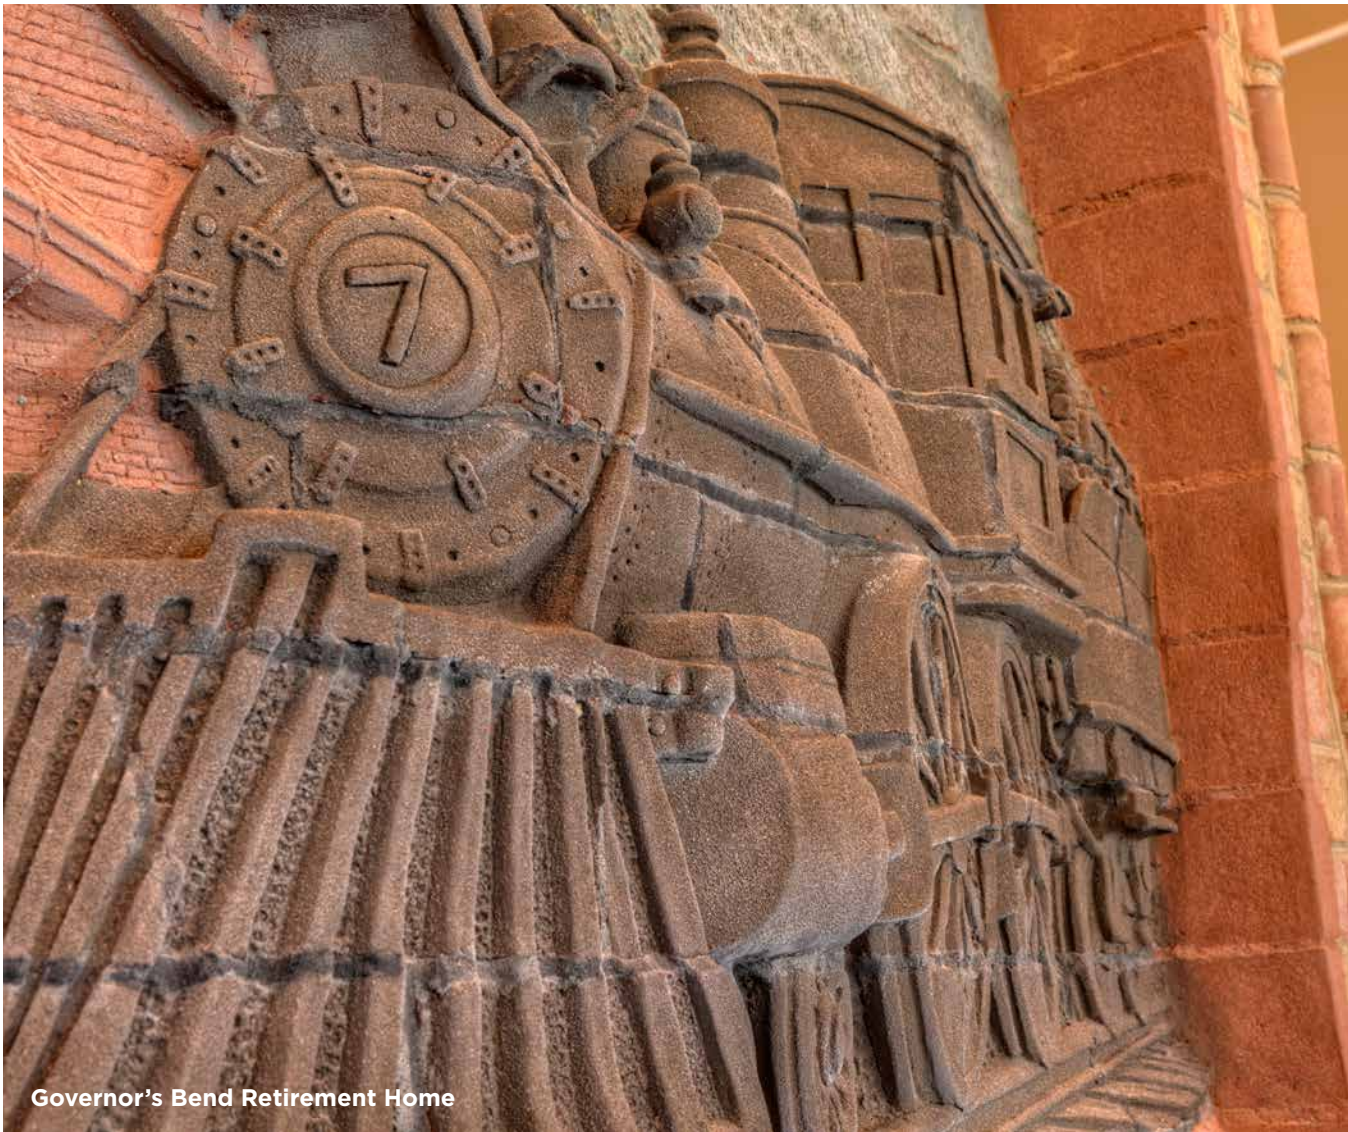

Southside Elementary School

Governor's Bend Retirement Home