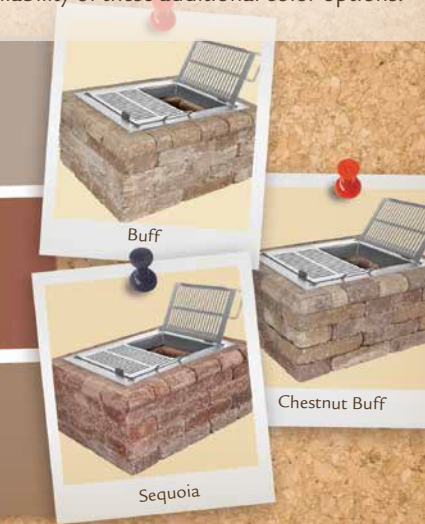

Serenity 200 Fireplace
PART NO. FPL-200
DIFFICULTY ADVANCED
DIM. 5'W x 4'D x 8'9"H

Add more color to your outdoors!

In addition to Normandy, ALL outdoor living kits are available in Buff, Chestnut Buff, and Sequoia through special order. Ask your General Shale sales representative about availability of these additional color options.

Buff

Sequoia

Chestnut Buff

Buff

Sequoia

Chestnut Buff

Serenity 200 Fireplace
(Shown with optional brick art inset.)

1-800-414-4661
www.GeneralShale.com