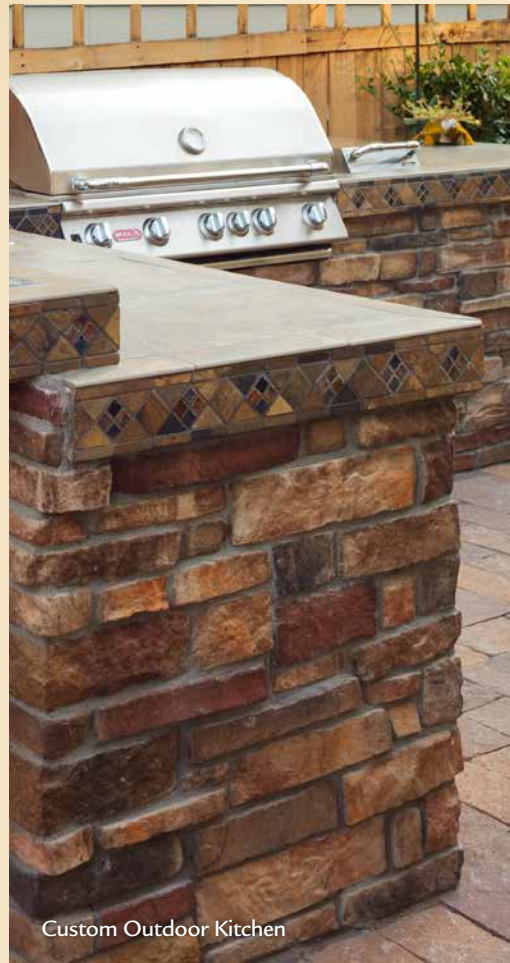

Alfresco Kitchen Series

The Alfresco Kitchen Series is just one of the latest innovations from General Shale. It offers a customizable layout and versatile cabinet system that allows you to create endless combinations for your outdoor living space.

The Alfresco series offers spacious, concrete countertops for prep space, plus storage and grill cabinets that can be arranged to suit any cook.

For the smallest get-togethers to the largest of gatherings, General Shale can help you put together the best possible outdoor kitchen for your home!

For the ultimate grilling experience, choose the 825 Grill Cabinet option as you customize your outdoor kitchen.