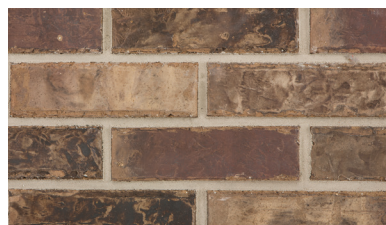

Elgin collection

Elgin collection

Addison

Bellamy

Belterra

Brookshire

Carrington

Cedar Park

Chesterfield

Enclave

Glenhaven

Le Beau

Saratoga

Steel Manor

Exceptional Beauty. Effortless Performance.

The exquisite allure of Meridian™ Brick on your home or office will be a bold expression of your unique personality. Ranging from traditional reds to pastels and earth tones, from straight edges to tumbled and textured styles, our clay brick products enable you to create unique designs that will transform your next project into a signature statement of beauty for generations to come.

A solid foundation built by Meridian™ Brick.

PLEASE NOTE: This literature is intended to generally show the color range of the featured product. Using print and photography, it is impossible to show all colors, percentages of colors, texture and the harmless imperfections that may be contained in thousands of brick. Brick from different production runs may vary slightly in color range and texture.