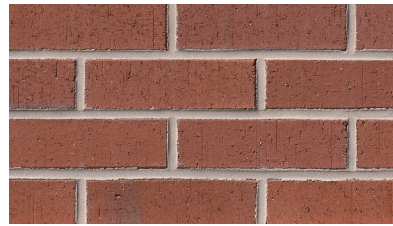

A solid foundation built by Meridian™ Brick.

Burgundy Wirecut

Chocolate Wirecut

Full Range Semi Smooth

Full Range Wirecut

Red Range Semi Smooth

Red Range Wirecut

PLEASE NOTE: This literature is intended to generally show the color range of the featured product. Using print and photography, it is impossible to show all colors, percentages of colors, texture and the harmless imperfections that may be contained in thousands of brick. Brick from different production runs may vary slightly in color range and texture.