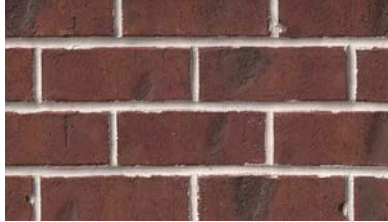

Terre Haute, IN collection

Terre Haute, IN collection

Allendale Hill

Bourbon Trail

Cagles Mill

Cavalry Gray - **NEW**

Domino

Farmington

Gramercy

Heritage Trail

Oak Reserve

Old Biscayne

Rustic Timber

Smoky Mountain

Stone Mill

Sugar Creek

Vintage Port

Willowbrook

**Exceptional Beauty.
Effortless Performance.**

The exquisite allure of Meridian® Brick on your home or office will be a bold expression of your unique personality. Ranging from traditional reds to pastels and earth tones, from straight edges to tumbled and textured styles, our clay brick products enable you to create unique designs that will transform your next project into a signature statement of beauty for generations to come.