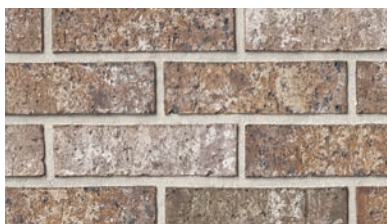

Henderson, TX collection

Brick: Summer Ash

Henderson, TX collection

Artisan Antique

Caprock - **NEW**

Cypress Springs

Maple Falls

Postrock

South Abbey

Spanish Oak

Summer Ash

Tarrytown

Whiskey Ridge

Whitecliff

Winter Birch

Exceptional Beauty. Effortless Performance.

A solid foundation built by Meridian® Brick.

PLEASE NOTE: This literature is intended to generally show the color range of the featured product. Using print and photography, it is impossible to show all colors, percentages of colors, texture and the harmless imperfections that may be contained in thousands of brick. Brick from different production runs may vary slightly in color range and texture.