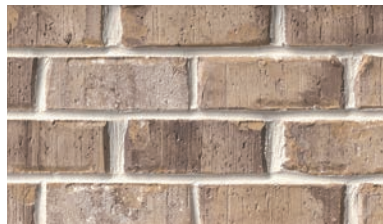

Gleason, TN collection

Gleason, TN collection

Aspen Chase

Bingham Canyon

Blackstone

Market Square

Natchez Trace

New Castle

Oakhurst

Old Waverly

Sand Rock

St Lorain

Exceptional Beauty. Effortless Performance.

The exquisite allure of Meridian® Brick on your home or office will be a bold expression of your unique personality. Ranging from traditional reds to pastels and earth tones, from straight edges to tumbled and textured styles, our clay brick products enable you to create unique designs that will transform your next project into a signature statement of beauty for generations to come.

A solid foundation built by Meridian® Brick.

PLEASE NOTE: This literature is intended to generally show the color range of the featured product. Using print and photography, it is impossible to show all colors, percentages of colors, texture and the harmless imperfections that may be contained in thousands of brick. Brick from different production runs may vary slightly in color range and texture.