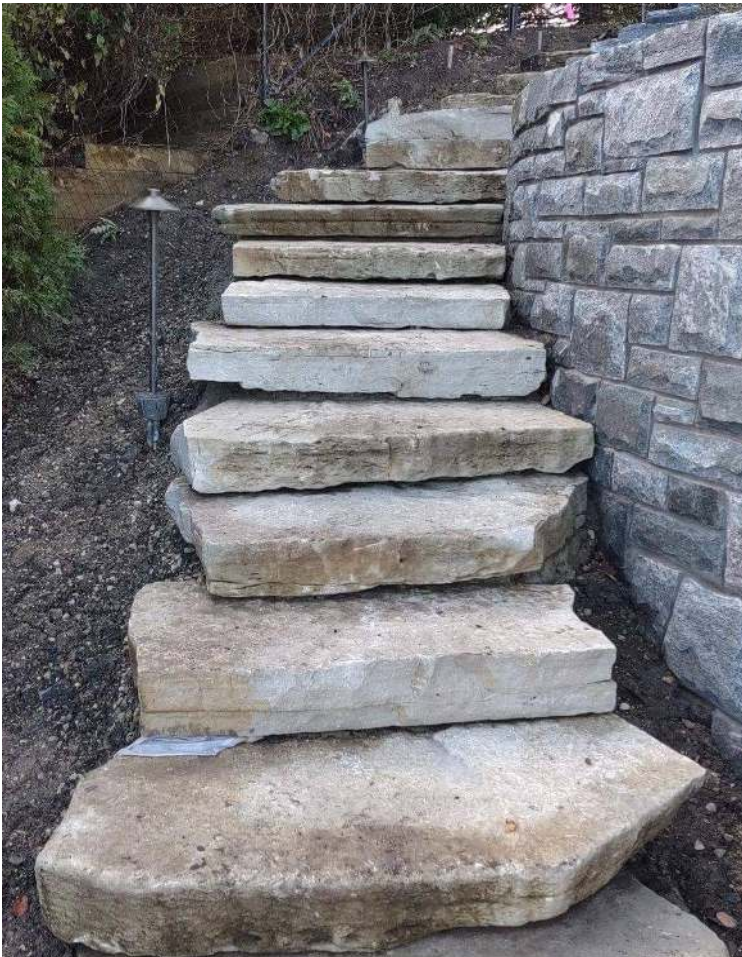

# MACHINE SPLIT STEPS & NATURAL TREADS

*Bay Harbor Stone offers a variety of split steps and natural treads to compliment any patio area, or for those areas along a hillside to reach a lower level. Split steps come in the following sizes 6" - 8" thick, 12" - 20" wide, and 36" - 60" long. Natural treads come in 6" - 9" thick, 36" - 72" long, and 24" - 36" wide.*

ONAWAY NATURAL TREADS

LAKE SUPERIOR NATURAL TREADS

MACKINAW NATURAL TREADS

LEELANAU SNAPPED STEPS