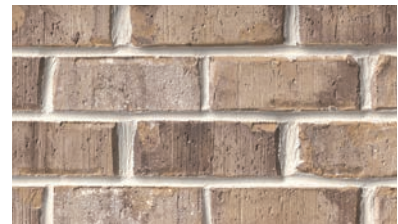

Gleason, TN collection

Brick: St Lorain

Gleason, TN collection

Aspen Chase

Bingham Canyon

Black Oak

Blackstone

Market Square

Natchez Trace

New Castle

Oakhurst

Old Waverly

Sand Rock

St Lorain

Tannery Row

Exceptional Beauty. Effortless Performance.

The exquisite allure of Meridian® Brick on your home or office will be a bold expression of your unique personality. Ranging from traditional reds to pastels and earth tones, from straight edges to tumbled and textured styles, our clay brick products enable you to create unique designs that will transform your next project into a signature statement of beauty for generations to come.

A solid foundation built by Meridian® Brick.

PLEASE NOTE: This literature is intended to generally show the color range of the featured product. Using print and photography, it is impossible to show all colors, percentages of colors, texture and the harmless imperfections that may be contained in thousands of brick. Brick from different production runs may vary slightly in color range and texture.