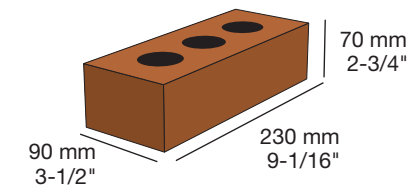

100% Solid Brick

Soldier Corner

External Corner

Internal Corner

Bullnose

External Radius

Shelf Angles

Shelf Angle Brick

Shelf Angle Corner Brick

Soldier Shelf Angle

Soldier Shelf Angle Corner

PRODUCTION SIZES

Metric Modular (MTM)

Imperial Modular (MOD)

Quebec (MOD)

Ontario (ONT)