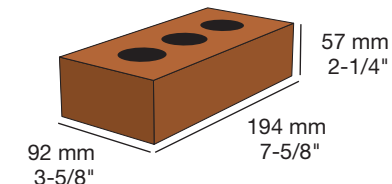

100% Solid Brick

Soldier Corner

External Corner

Internal Corner

Bullnose

External Radius

Shelf Angles

Shelf Angle Brick

Shelf Angle Corner Brick

Soldier Shelf Angle

Soldier Shelf Angle Corner

PRODUCTION SIZES

Metric Modular (MTM)

Imperial Modular (MOD)

Quebec (MOD)

Ontario (ONT)