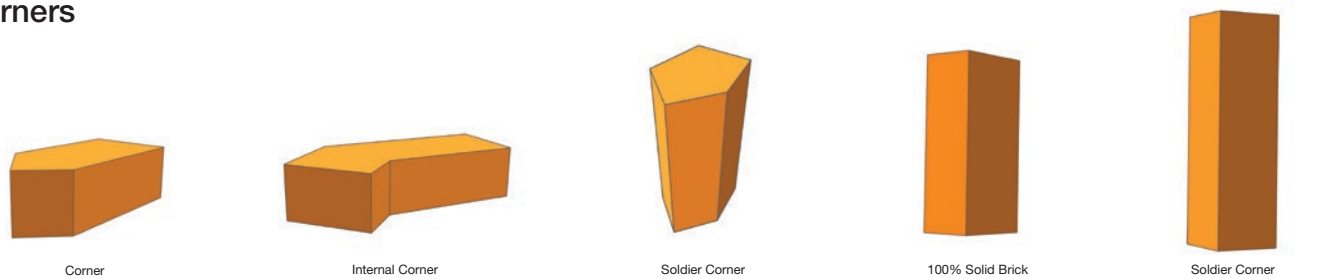

Vintage Matt

Williamsburg MK II

Winterbourne

SPECIAL SHAPES

Corners

Corner

Internal Corner

Soldier Corner

100% Solid Brick

Soldier Corner

External Corner

Internal Corner

Bullnose

External Radius

Shelf Angles

Shelf Angle Brick