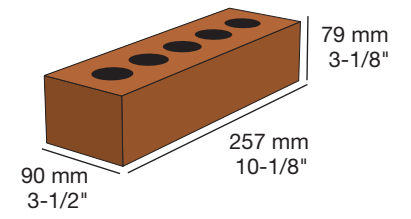

SPECIAL SHAPES

Corners

Shelf Angles

PRODUCTION SIZES

MAX

PARTS OF A BRICK WALL