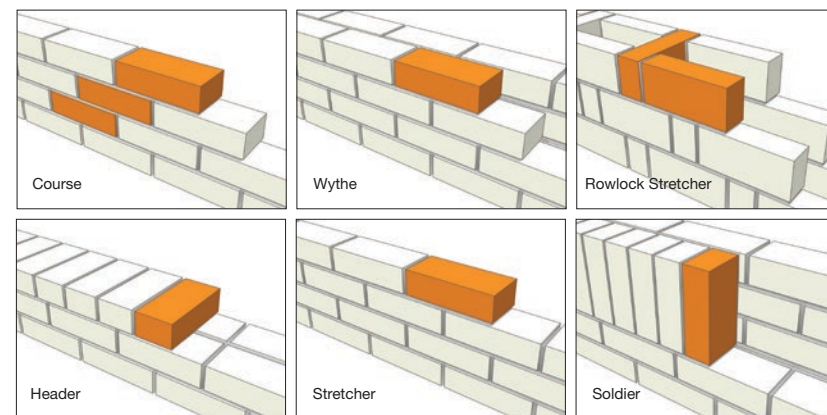

100% Solid Brick

Soldier Corner

External Corner

Internal Corner

Bullnose

External Radius

Shelf Angles

Shelf Angle Brick

Shelf Angle Corner Brick

Soldier Shelf Angle

Soldier Shelf Angle Corner

PRODUCTION SIZES

Metric Modular (MTM)

Imperial Modular (MOD)

Quebec (MOD)

Ontario (ONT)

CSR

MAX

Metric Norman (MNO)

Engineer Norman (ENN)

Metric Jumbo (MJU)

PARTS OF A BRICK WALL

Course

Wythe