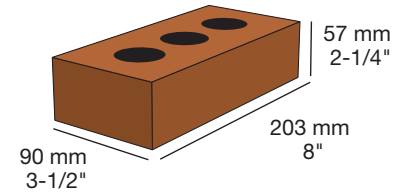

100% Solid Brick

Soldier Corner

External Corner

Internal Corner

Bullnose

External Radius

Shelf Angles

Shelf Angle Brick

Shelf Angle Corner Brick

Soldier Shelf Angle

Soldier Shelf Angle Corner

PRODUCTION SIZES

Metric Modular (MTM)

Imperial Modular (MOD)

Quebec (MOD)

Ontario (ONT)