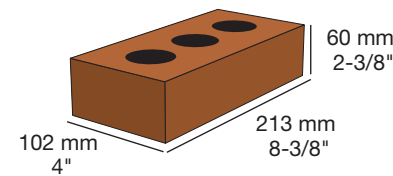

100% Solid Brick

Soldier Corner

External Corner

Internal Corner

Bullnose

External Radius

Shelf Angles

Shelf Angle Brick

Shelf Angle Corner Brick

Soldier Shelf Angle

Soldier Shelf Angle Corner

PRODUCTION SIZES

Metric Modular (MTM)

Imperial Modular (MOD)

Quebec (MOD)

Ontario (ONT)