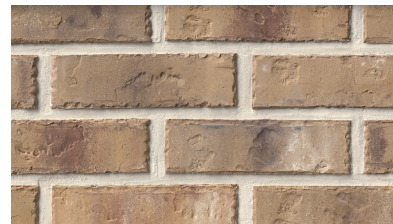

Elgin collection

Elgin collection

Addison

Balcones - **NEW**

Bellamy

Belterra

Brookshire

Chesterfield

Enclave

Le Beau

Saratoga

Steel Manor

Winter Lake - **NEW**

Exceptional Beauty. Effortless Performance.

The exquisite allure of Meridian® Brick on your home or office will be a bold expression of your unique personality. Ranging from traditional reds to pastels and earth tones, from straight edges to tumbled and textured styles, our clay brick products enable you to create unique designs that will transform your next project into a signature statement of beauty for generations to come.

A solid foundation built by Meridian® Brick.

PLEASE NOTE: This literature is intended to generally show the color range of the featured product. Using print and photography, it is impossible to show all colors, percentages of colors, texture and the harmless imperfections that may be contained in thousands of brick. Brick from different production runs may vary slightly in color range and texture.