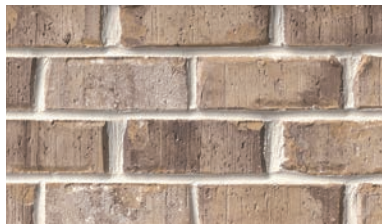

Gleason, TN collection

Gleason, TN collection

Aspen Chase

Bingham Canyon

Blackstone

Market Square

Natchez Trace

New Castle

Oakhurst

Old Waverly

Sand Rock

St Lorain

Tannery Row

Exceptional Beauty. Effortless Performance.

The exquisite allure of Meridian® Brick on your home or office will be a bold expression of your unique personality. Ranging from traditional reds to pastels and earth tones, from straight edges to tumbled and textured styles, our clay brick products enable you to create unique designs that will transform your next project into a signature statement of beauty for generations to come.

A solid foundation built by Meridian® Brick.

PLEASE NOTE: This literature is intended to generally show the color range of the featured product. Using print and photography, it is impossible to show all colors, percentages of colors, texture and the harmless imperfections that may be contained in thousands of brick. Brick from different production runs may vary slightly in color range and texture.