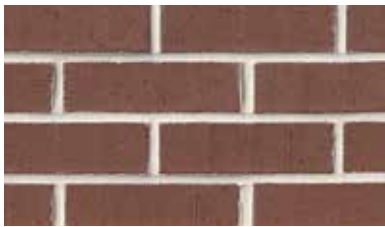

A solid foundation built by Meridian® Brick.

Burgundy Wirecut

Burgundy Wirecut Ironspot

Chocolate Wirecut

Dark Onyx - **NEW**

Full Range Semi Smooth

Full Range Wirecut

Red Range Semi Smooth

Red Range Wirecut

PLEASE NOTE: This literature is intended to generally show the color range of the featured product. Using print and photography, it is impossible to show all colors, percentages of colors, texture and the harmless imperfections that may be contained in thousands of brick. Brick from different production runs may vary slightly in color range and texture.