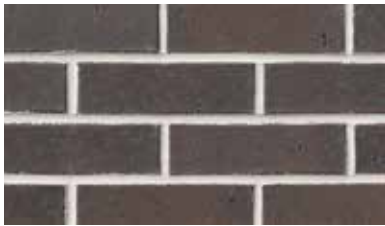

A solid foundation built by Meridian® Brick.

Burgundy Wirecut

Burgundy Wirecut Ironspot

Chocolate Wirecut

Dark Onyx - **NEW**

Full Range Semi Smooth

Full Range Wirecut

Red Range Semi Smooth

Red Range Wirecut

PLEASE NOTE: This literature is intended to generally show the color range of the featured product. Using print and photography, it is impossible to show all colors, percentages of colors, texture and the harmless imperfections that may be contained in thousands of brick. Brick from different production runs may vary slightly in color range and texture.