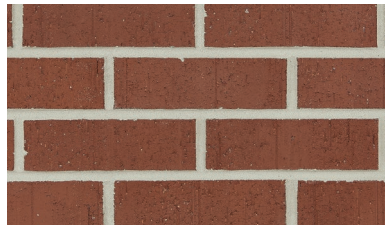

A solid foundation built by Meridian™ Brick.

Domino - NEW

Garnet

Saddle

Valor

PLEASE NOTE: This literature is intended to generally show the color range of the featured product. Using print and photography, it is impossible to show all colors, percentages of colors, texture and the harmless imperfections that may be contained in thousands of brick. Brick from different production runs may vary slightly in color range and texture.