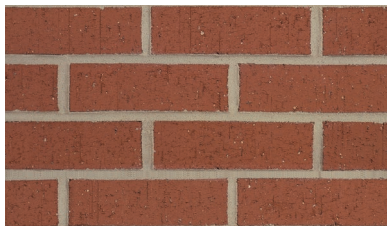

A solid foundation built by Meridian™ Brick.

Domino - NEW

Garnet

Saddle

Valor

PLEASE NOTE: This literature is intended to generally show the color range of the featured product. Using print and photography, it is impossible to show all colors, percentages of colors, texture and the harmless imperfections that may be contained in thousands of brick. Brick from different production runs may vary slightly in color range and texture.