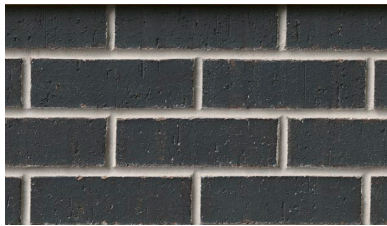

## Exceptional Beauty. Effortless Performance.

The exquisite allure of Meridian™ Brick on your project will be a bold expression of your unique vision. With its rich palette of colors and strict adherence to ASTM standards, our clay brick products enable you to create unique designs that will transform your next project into a signature statement of beauty for generations to come.

In addition to aesthetics and strength, Meridian™ bricks are a perfect choice to help your projects achieve LEED certification by qualifying for potential LEED credits in several categories. All-natural clay bricks have an exceptionally long life cycle, do not emit ozone-depleting substances and can be manufactured virtually waste-free.

A solid foundation built by Meridian™ Brick.

Domino - NEW

Garnet

Saddle

Valor

PLEASE NOTE: This literature is intended to generally show the color range of the featured product. Using print and photography, it is impossible to show all colors, percentages of colors, texture and the harmless imperfections that may be contained in thousands of brick. Brick from different production runs may vary slightly in color range and texture.