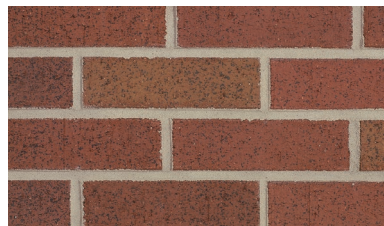

A solid foundation built by Meridian™ Brick.

Burgundy Wirecut

Burgundy Wirecut Ironspot

Chocolate Wirecut

Full Range Semi Smooth

Full Range Wirecut

Hyannisport

Oxford Ironspot Wirecut

Red Range Semi smooth

Red Range Wirecut

Red Wirecut Bostonian

Red Wirecut Ironspot

Wirecut Savoy

PLEASE NOTE: This literature is intended to generally show the color range of the featured product. Using print and photography, it is impossible to show all colors, percentages of colors, texture and the harmless imperfections that may be contained in thousands of brick. Brick from different production runs may vary slightly in color range and texture.