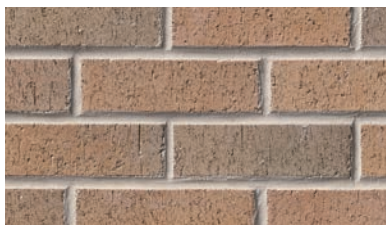

Columbia, SC Architectural Series

Columbia, SC Architectural Series

Black Metallic - **NEW**

Brown Wirecut

Brown Wirecut Flashed

Chocolate Wirecut

Cottonwood

Dark Grey Wirecut

Dark Palomino Ripple

Dark Palomino Wirecut

Flat Set Brown Flashed Wirecut

Flat Set Light Brown Wirecut

Flat Set Red Brown Flashed Wirecut

Grey Flashed Wirecut

Light Grey Ripple

Light Grey Wirecut

Medium Grey Wirecut

Medium Palomino Ripple

Medium Palomino Wirecut

Moultrie

New Ashbury Wirecut Ironspot

New Ashbury Wirecut

Old Lexington

Old Richland

Red Wirecut Flashed

Red Wirecut Ironspot

Savannah Moss

Savoy COL4

PLEASE NOTE: This literature is intended to generally show the color range of the featured product. Using print and photography, it is impossible to show all colors, percentages of colors, texture and the harmless imperfections that may be contained in thousands of brick. Brick from different production runs may vary slightly in color range and texture.