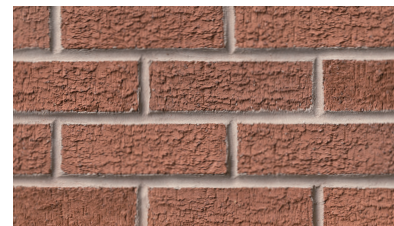

Columbia, SC Architectural Series

Columbia, SC Architectural Series

Black Metallic - **NEW**

Black Matte - **NEW**

Brown Wirecut

Brown Wirecut Flashed

Burgundy Luster - **NEW**

Chocolate Wirecut

Cottonwood

Dark Grey Wirecut

Dark Palomino Ripple

Dark Palomino Wirecut

Flat Set Brown Flashed Wirecut

Flat Set Light Brown Wirecut

Flat Set Red Brown Flashed Wirecut

Grey Flashed Wirecut

Light Grey Ripple

Light Grey Wirecut

Medium Grey Wirecut

Medium Palomino Ripple

Medium Palomino Wirecut

Moultrie

New Ashbury Wirecut Ironspot

New Ashbury Wirecut

Red Semi Smooth Flashed

Red Wirecut

Red Wirecut Flashed

Red Wirecut Ironspot

Savannah Moss

Savoy COL4

PLEASE NOTE: This literature is intended to generally show the color range of the featured product. Using print and photography, it is impossible to show all colors, percentages of colors, texture and the harmless imperfections that may be contained in thousands of brick. Brick from different production runs may vary slightly in color range and texture.