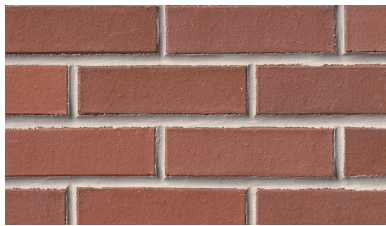

Cottonwood

Dark Grey Wirecut

Dark Palomino Ripple

Dark Palomino Wirecut

Flat Set Brown Flashed Wirecut

Flat Set Light Brown Wirecut

Flat Set Red Brown Flashed Wirecut

Grey Flashed Wirecut

A solid foundation built by Meridian® Brick.

Old Williamsburg

Red Ripple

Red Rollback

Red Rollback Flashed

Red Rug

Red Rug Flashed

Red Semi Smooth

Red Semi Smooth Flashed

Red Wirecut

Red Wirecut Flashed

Red Wirecut Ironspot

Savannah Moss

Savoy COL4

PLEASE NOTE: This literature is intended to generally show the color range of the featured product. Using print and photography, it is impossible to show all colors, percentages of colors, texture and the harmless imperfections that may be contained in thousands of brick. Brick from different production runs may vary slightly in color range and texture.