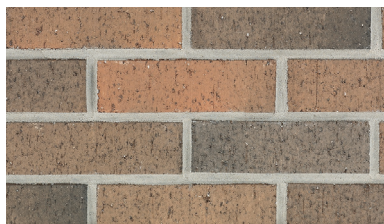

Columbia Architectural Series

Cottonwood

Light Grey Wirecut

Flat Set Light Brown Wirecut

Medium Palomino Wirecut

Medium Palomino Ripple

Dark Palomino Wirecut

Savannah Moss

Light Grey Ripple

Dark Grey Wirecut

Grey Flashed Wirecut

Flat Set Brown Flashed Wirecut

Brown Wirecut Flashed

Exceptional Beauty. Effortless Performance.

The exquisite allure of Meridian™ Brick on your project will be a bold expression of your unique vision. With its rich palette of colors and strict adherence to ASTM standards, our clay brick products enable you to create unique designs that will transform your next project into a signature statement of beauty for generations to come.

In addition to aesthetics and strength, Meridian™ bricks are a perfect choice to help your projects achieve LEED certification by qualifying for potential LEED credits in several categories. All-natural clay bricks have an exceptionally long life cycle, do not emit ozone-depleting substances and can be manufactured virtually waste-free.